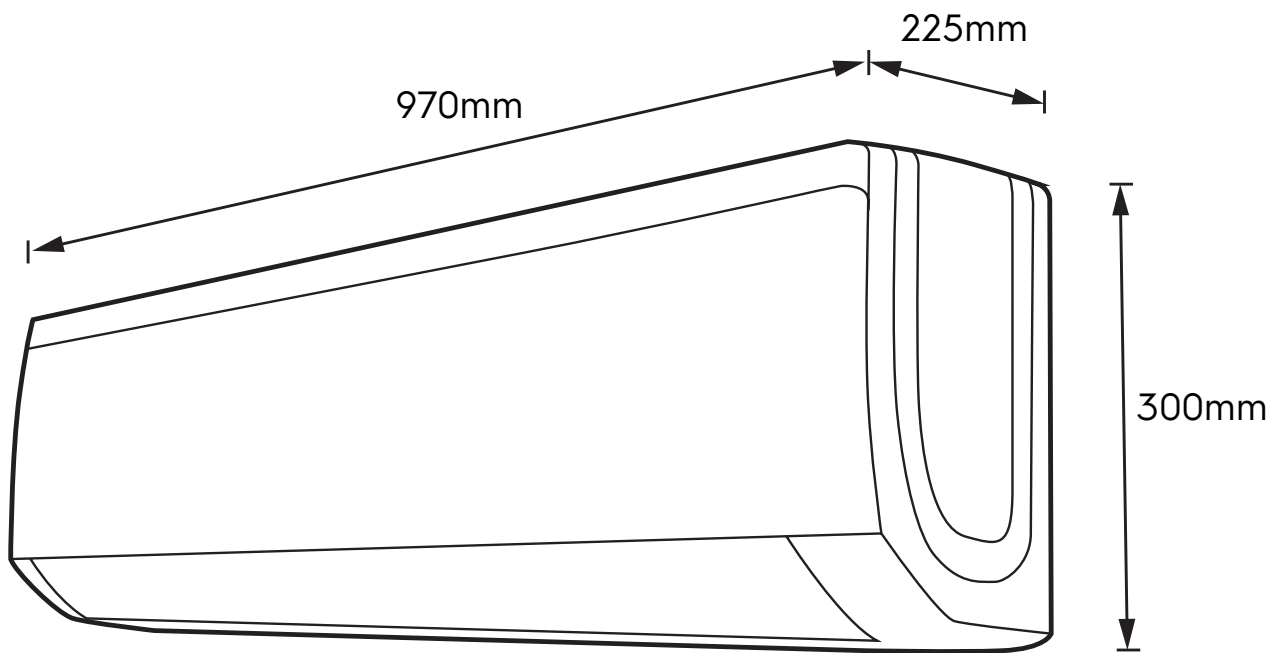

Dimension Guide

Air conditioner

Model:
ESV153C3XA

Dimensions			
	width	height	depth
Product (mm)	970	300	225

Please note! Dimensions to be used as a guide only. All customers MUST refer to the user manual supplied with the product for detailed installation instructions.