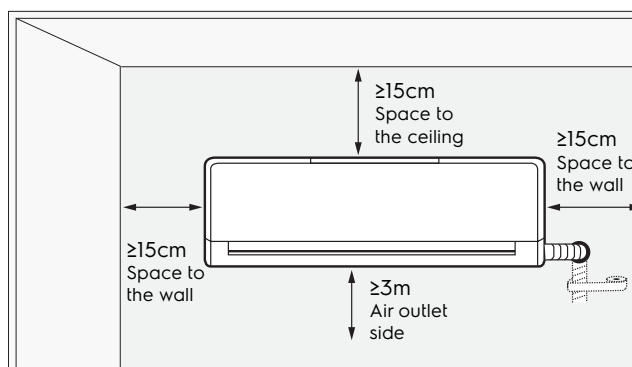

Dimension Guide

Air conditioner

Model:
ESV153C3XA

Dimensions			
	width	height	depth
Product (mm)	970	300	225

Please note! Dimensions to be used as a guide only. All customers MUST refer to the user manual supplied with the product for detailed installation instructions.