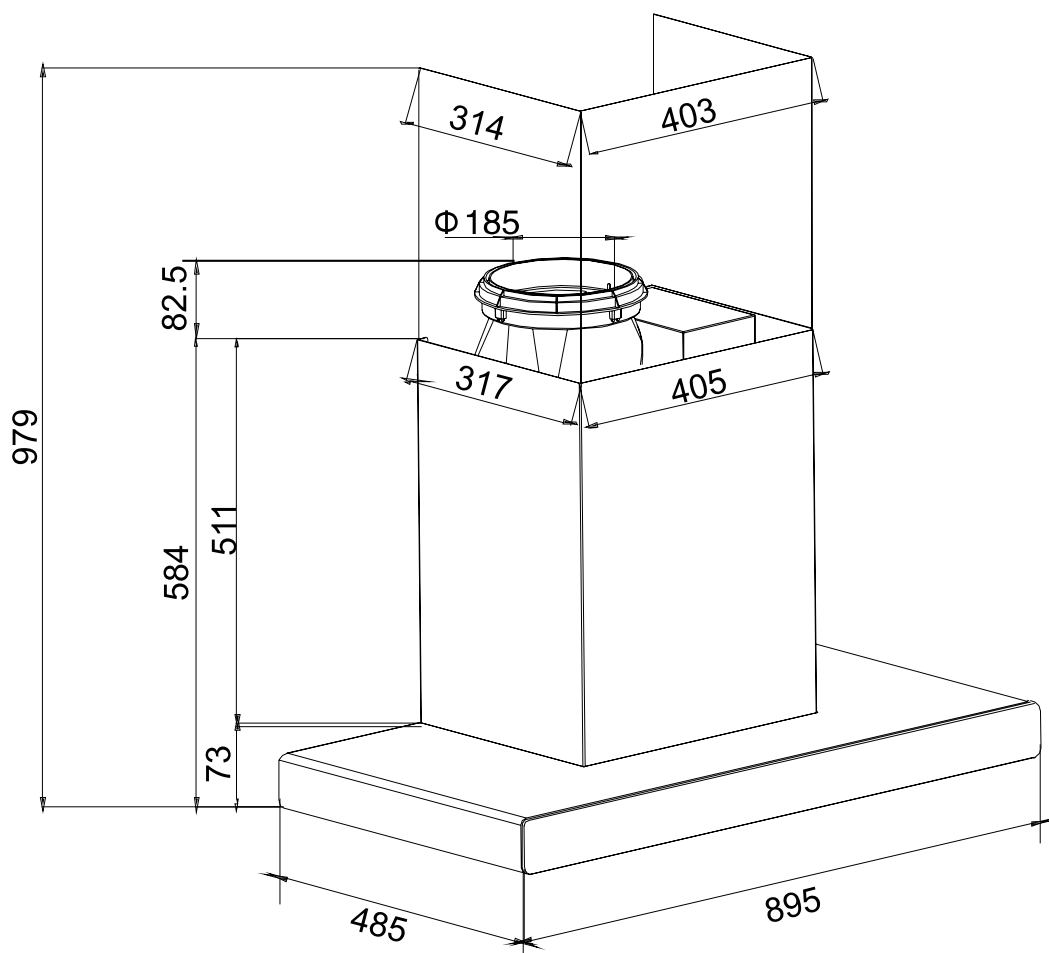

Dimension Guide

Extractor hood

Model:
ECC9310S
ECC9312K

Dimensions

	width	height	depth
Duct (mm)	185		
Product (mm)	895	584-979	485

Please note! Dimensions to be used as a guide only. All customers MUST refer to the user manual supplied with the product for detailed installation instructions.