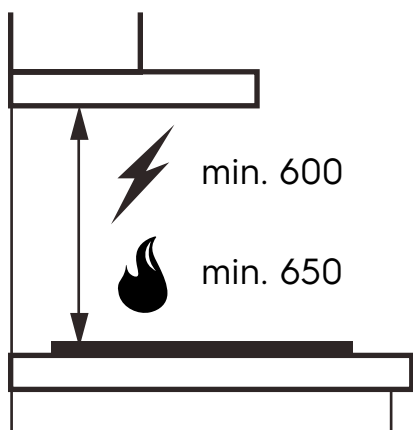

Dimension Guide

Extractor hood

Model:
ECC9310S
ECC9312K

Dimensions

	width	height	depth
Duct (mm)	185		
Product (mm)	895	584-979	485

Please note! Dimensions to be used as a guide only. All customers MUST refer to the user manual supplied with the product for detailed installation instructions.