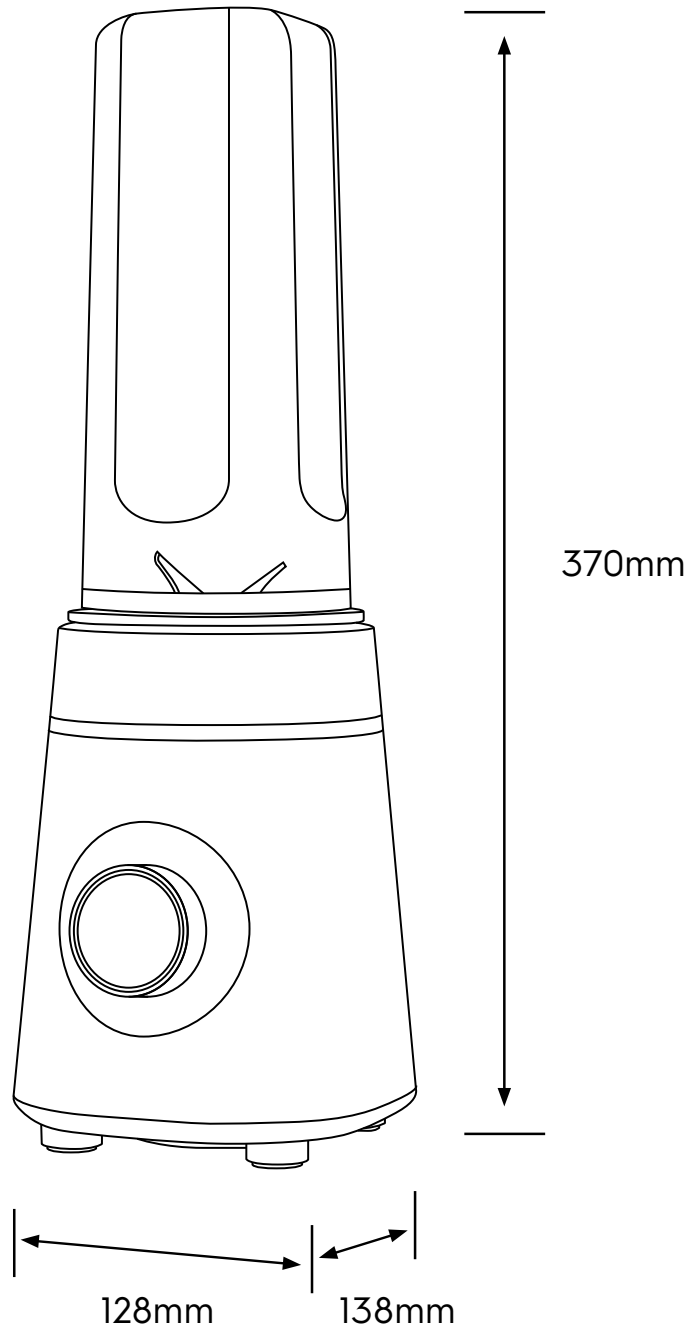

Dimension Guide

Blender

Model:
E3CB1-630S

Dimensions

	width	height	depth
Product (mm)	128	370	138

Please note! Dimensions to be used as a guide only. All customers MUST refer to the user manual supplied with the product for detailed installation instructions.