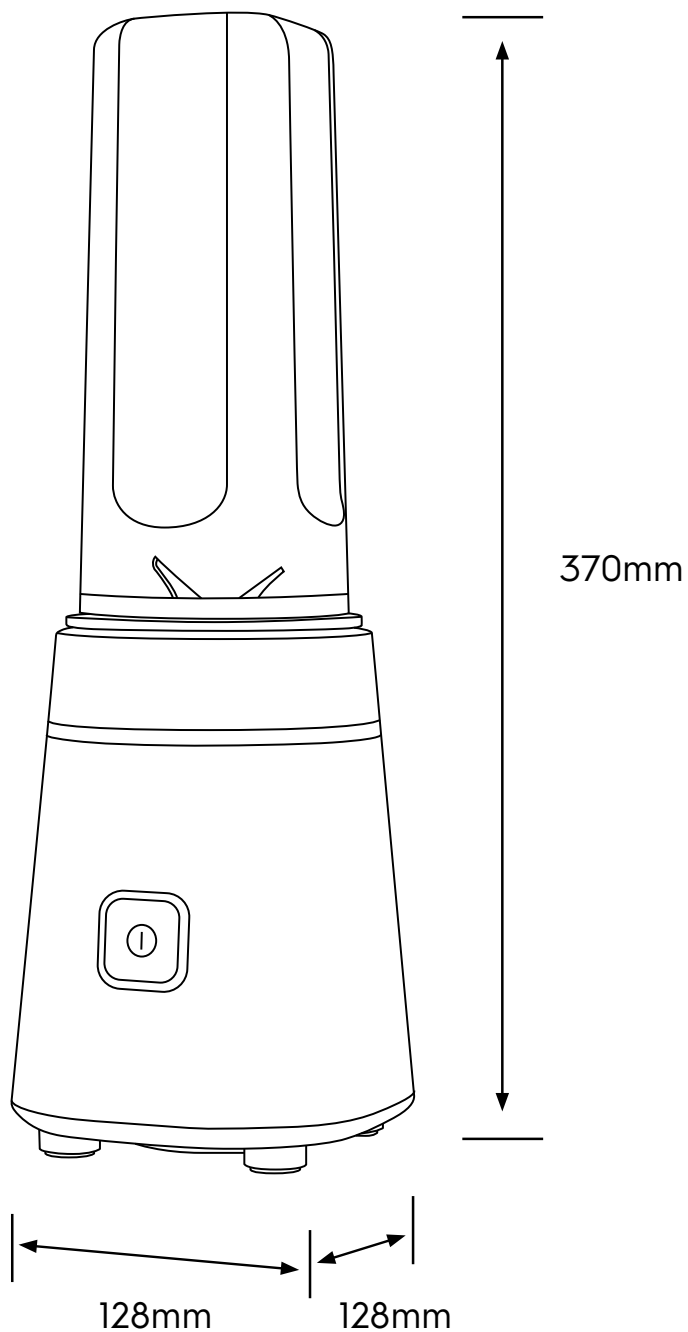

Dimension Guide

Blender

Model:
E3CBI-200S

Dimensions

	width	height	depth
Product (mm)	128	370	128

Please note! Dimensions to be used as a guide only. All customers MUST refer to the user manual supplied with the product for detailed installation instructions.