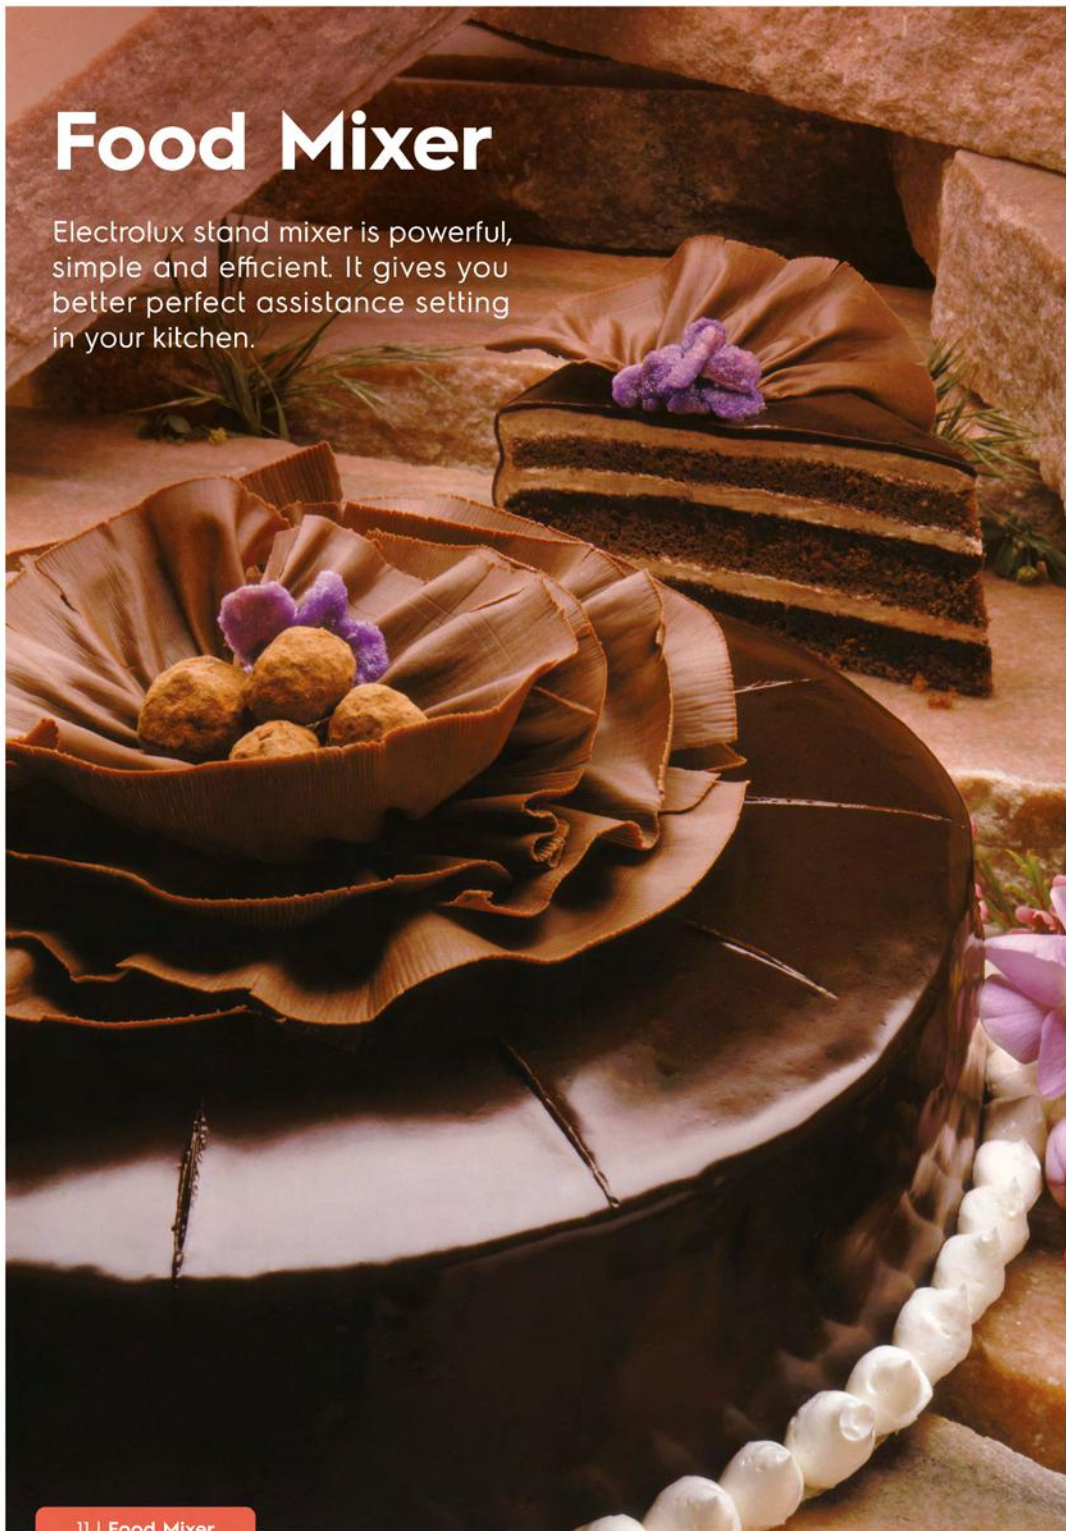

Food Mixer

Electrolux stand mixer is powerful, simple and efficient. It gives you better perfect assistance setting in your kitchen.

Mixer

Love Your Day Collection

A powerful yet compact mixer for all your baking needs!
Create the perfect mix for delicious cakes and homemade recipes in a minutes.