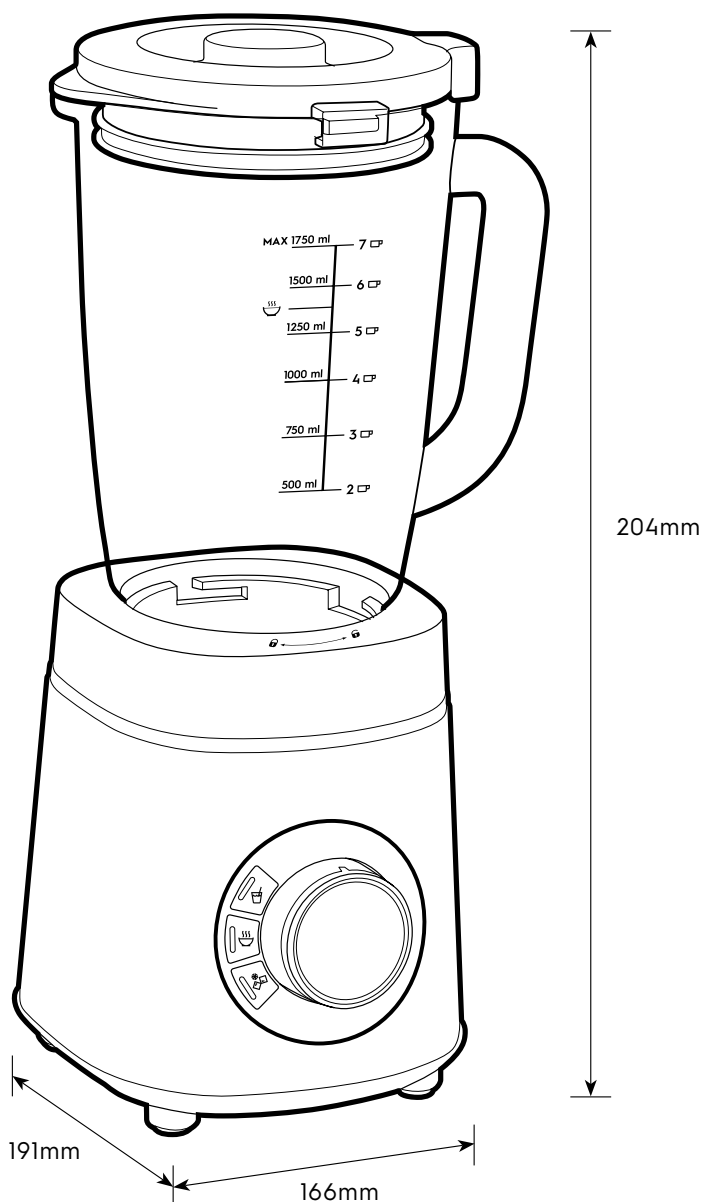

# Dimension Guide

## BLENDER

**Model:**  
E5TB1-710K

### Dimensions

	width	height	depth
Product (mm)	166	204	191

**Please note!** Dimensions to be used as a guide only. All customers MUST refer to the user manual supplied with the product for detailed installation instructions.