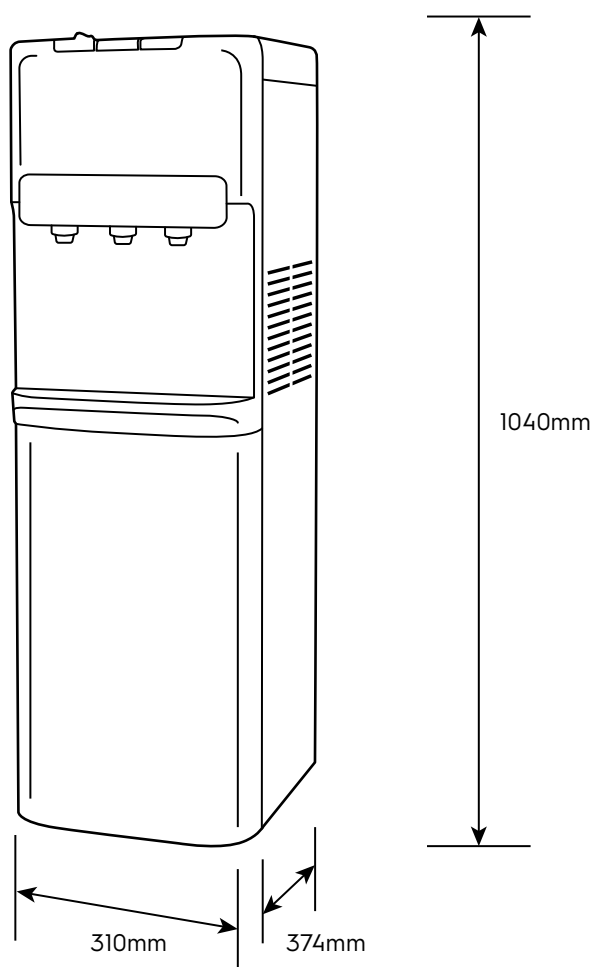

Dimension Guide

Bottom Loading Water Dispenser

Model:
EDBMFDXWO

Dimensions			
	width	height	depth
Product (mm)	310	1040	374

Please note! Dimensions to be used as a guide only. All customers MUST refer to the user manual supplied with the product for detailed installation instructions.
© 2023 Electrolux S.E.A PTE. LTD. ELX_DIM_EDBMFDXWO_Jul23