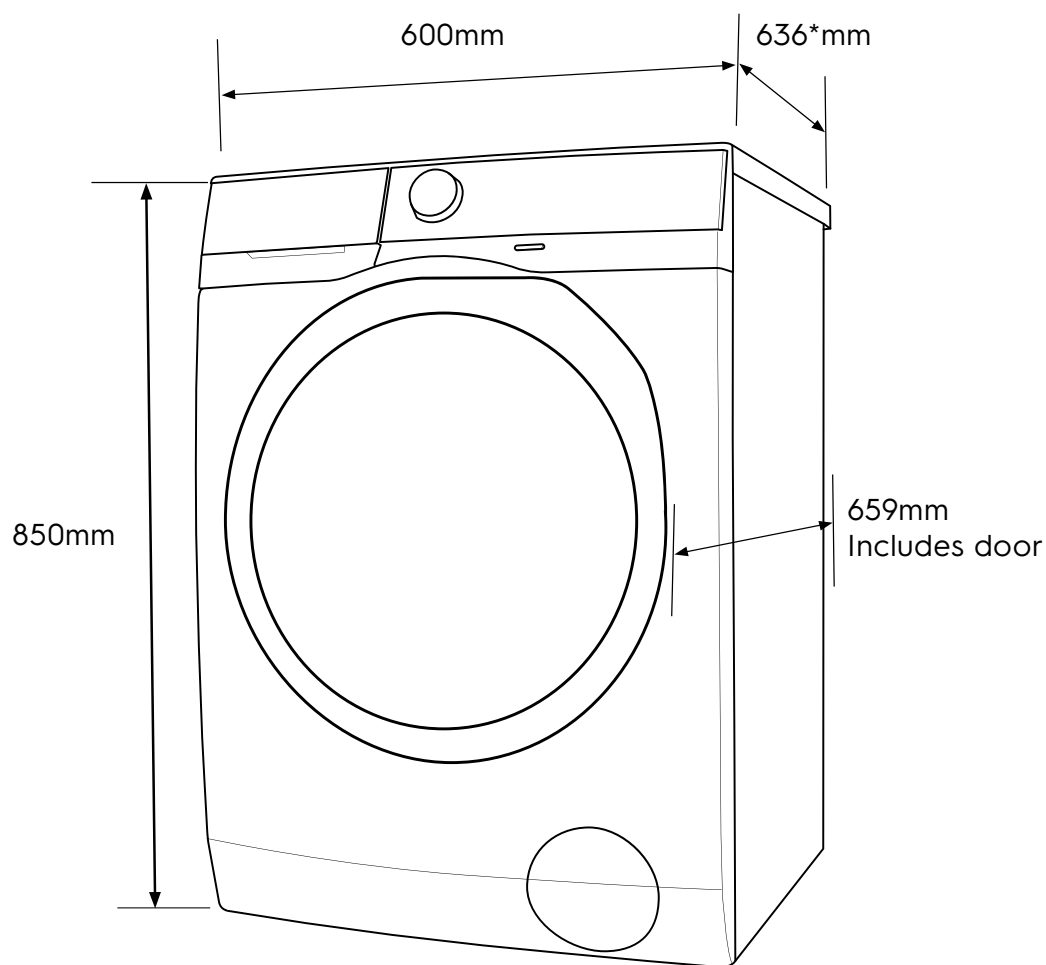

Dimension Guide

Front Load Washer

Model:
EWF1042R7SB

Dimensions			
	width	height	depth
Product (mm)	600	850	636

*Add 20mm for the hose protrusion at the back.

Please note! Dimensions to be used as a guide only. All customers MUST refer to the user manual supplied with the product for detailed installation instructions.