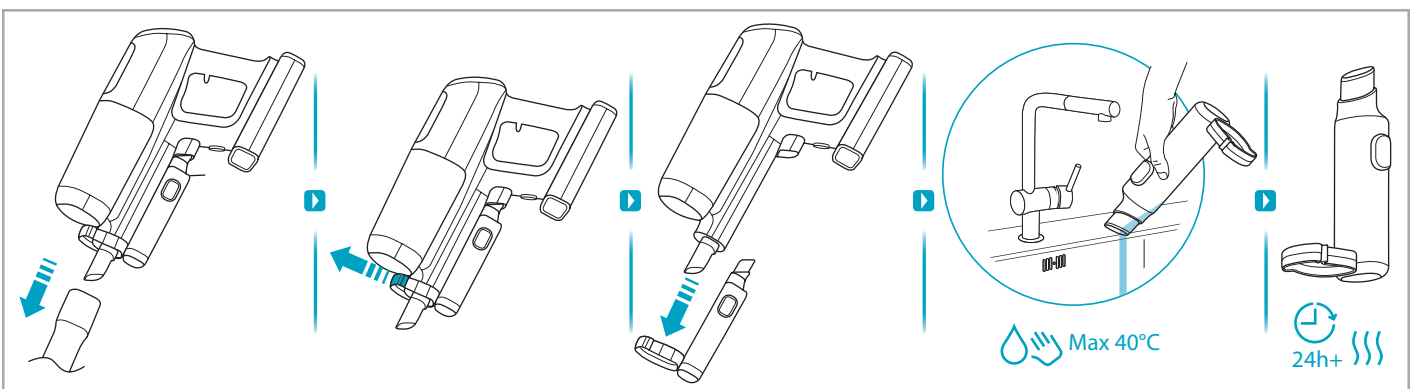

Instruction Book

说明书

كٲب التعلٲمات

ULTIMATEHOME 900

EFP91813/EFP91814/EFP91814WH/
EFP91824BU/EFP91824BR/EFP91825/
EFP91835/EFP91824GY/EFP91834/
EFP91822

www.electrolux.com

 www.electrolux.com

					
ESKW4 900 923 436 Yearly performance Kit	KIT23 900 923 383 Home and car kit	KIT22 900 923 354 Duster kit	ZE155 900 923 379 PetPro+	ZE149 900 923 380 BedProPower+	ZE149A 900 923 381 BedProPowerUV+
					
ZE156 900 923 369 PowerPro hard floor nozzle	ZE157 900 923 438 PowerPro mop nozzle	ZE158 900 923 440 Standard pads	ZE159 900 923 442 Delicate pads	ZE146 900 923 361 Duster	ZE153 900 923 405 Trinity pet nozzle