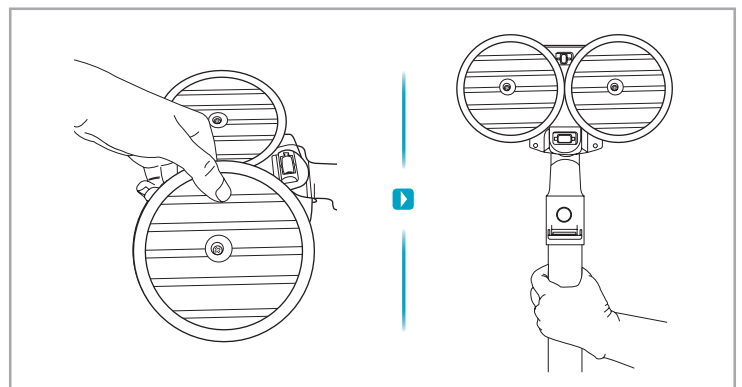

Instruction Book

说明书

كٲب التعلٲمات

ULTIMATEHOME 900

EFP91813/EFP91814/EFP91814WH/
EFP91824BU/EFP91824BR/EFP91825/
EFP91835/EFP91824GY/EFP91834/
EFP91822

www.electrolux.com

 www.electrolux.com

					
ESKW4 900 923 436 Yearly performance Kit	KIT23 900 923 383 Home and car kit	KIT22 900 923 354 Duster kit	ZE155 900 923 379 PetPro+	ZE149 900 923 380 BedProPower+	ZE149A 900 923 381 BedProPowerUV+
					
ZE156 900 923 369 PowerPro hard floor nozzle	ZE157 900 923 438 PowerPro mop nozzle	ZE158 900 923 440 Standard pads	ZE159 900 923 442 Delicate pads	ZE146 900 923 361 Duster	ZE153 900 923 405 Trinity pet nozzle