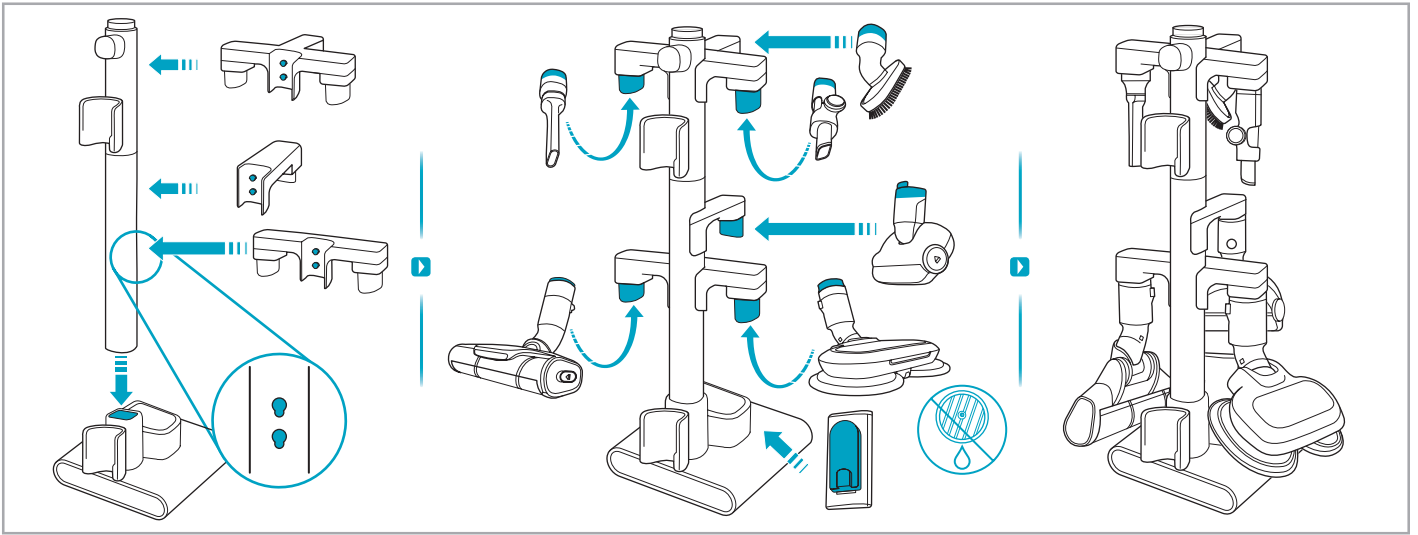

Instruction Book

说明书

كٲب التعلٲمات

ULTIMATEHOME 900

EFP91813/EFP91814/EFP91814WH/
EFP91824BU/EFP91824BR/EFP91825/
EFP91835/EFP91824GY/EFP91834/
EFP91822

www.electrolux.com

 www.electrolux.com

					
ESKW4 900 923 436 Yearly performance Kit	KIT23 900 923 383 Home and car kit	KIT22 900 923 354 Duster kit	ZE155 900 923 379 PetPro+	ZE149 900 923 380 BedProPower+	ZE149A 900 923 381 BedProPowerUV+
					
ZE156 900 923 369 PowerPro hard floor nozzle	ZE157 900 923 438 PowerPro mop nozzle	ZE158 900 923 440 Standard pads	ZE159 900 923 442 Delicate pads	ZE146 900 923 361 Duster	ZE153 900 923 405 Trinity pet nozzle