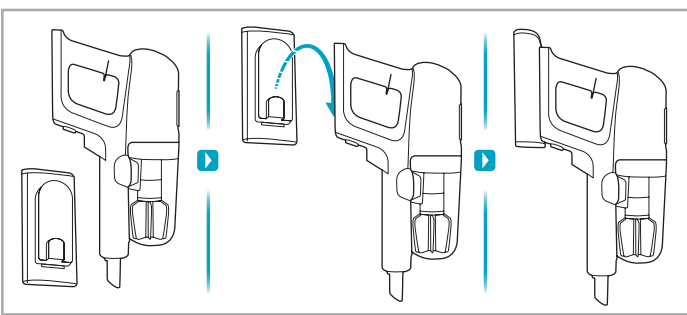

Instruction Book

说明书

كٲب التعلٲمات

ULTIMATEHOME 900

EFP91813/EFP91814/EFP91814WH/
EFP91824BU/EFP91824BR/EFP91825/
EFP91835/EFP91824GY/EFP91834/
EFP91822

www.electrolux.com

 www.electrolux.com

					
ESKW4 900 923 436 Yearly performance Kit	KIT23 900 923 383 Home and car kit	KIT22 900 923 354 Duster kit	ZE155 900 923 379 PetPro+	ZE149 900 923 380 BedProPower+	ZE149A 900 923 381 BedProPowerUV+
					
ZE156 900 923 369 PowerPro hard floor nozzle	ZE157 900 923 438 PowerPro mop nozzle	ZE158 900 923 440 Standard pads	ZE159 900 923 442 Delicate pads	ZE146 900 923 361 Duster	ZE153 900 923 405 Trinity pet nozzle