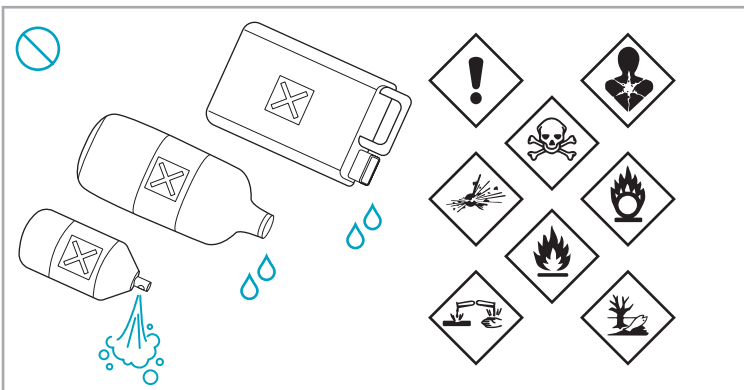

Instruction Book

说明书

كٲب التعلٲمات

ULTIMATEHOME 900

EFP91813/EFP91814/EFP91814WH/
EFP91824BU/EFP91824BR/EFP91825/
EFP91835/EFP91824GY/EFP91834/
EFP91822

www.electrolux.com

 www.electrolux.com

					
ESKW4 900 923 436 Yearly performance Kit	KIT23 900 923 383 Home and car kit	KIT22 900 923 354 Duster kit	ZE155 900 923 379 PetPro+	ZE149 900 923 380 BedProPower+	ZE149A 900 923 381 BedProPowerUV+
					
ZE156 900 923 369 PowerPro hard floor nozzle	ZE157 900 923 438 PowerPro mop nozzle	ZE158 900 923 440 Standard pads	ZE159 900 923 442 Delicate pads	ZE146 900 923 361 Duster	ZE153 900 923 405 Trinity pet nozzle