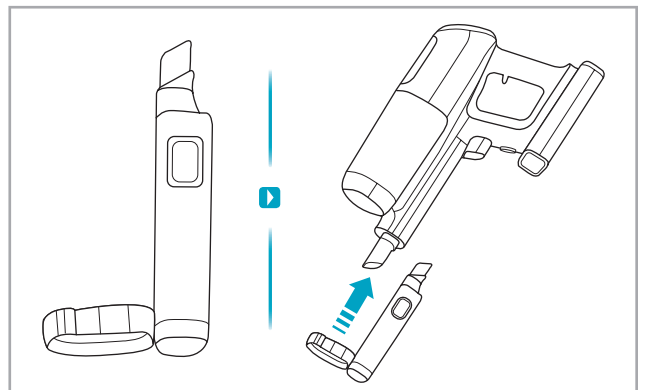

Instruction Book

说明书

كٲب التعلٲمات

ULTIMATEHOME 900

EFP91813/EFP91814/EFP91814WH/
EFP91824BU/EFP91824BR/EFP91825/
EFP91835/EFP91824GY/EFP91834/
EFP91822

www.electrolux.com

 www.electrolux.com

					
ESKW4 900 923 436 Yearly performance Kit	KIT23 900 923 383 Home and car kit	KIT22 900 923 354 Duster kit	ZE155 900 923 379 PetPro+	ZE149 900 923 380 BedProPower+	ZE149A 900 923 381 BedProPowerUV+
					
ZE156 900 923 369 PowerPro hard floor nozzle	ZE157 900 923 438 PowerPro mop nozzle	ZE158 900 923 440 Standard pads	ZE159 900 923 442 Delicate pads	ZE146 900 923 361 Duster	ZE153 900 923 405 Trinity pet nozzle