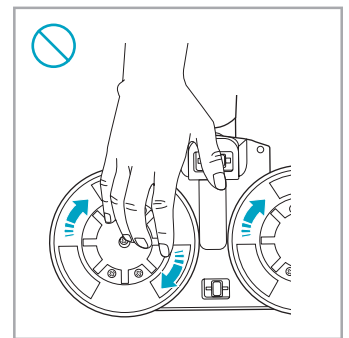

Instruction Book

说明书

كٲب التعلٲمات

ULTIMATEHOME 900

EFP91813/EFP91814/EFP91814WH/
EFP91824BU/EFP91824BR/EFP91825/
EFP91835/EFP91824GY/EFP91834/
EFP91822

www.electrolux.com

 www.electrolux.com

					
ESKW4 900 923 436 Yearly performance Kit	KIT23 900 923 383 Home and car kit	KIT22 900 923 354 Duster kit	ZE155 900 923 379 PetPro+	ZE149 900 923 380 BedProPower+	ZE149A 900 923 381 BedProPowerUV+
					
ZE156 900 923 369 PowerPro hard floor nozzle	ZE157 900 923 438 PowerPro mop nozzle	ZE158 900 923 440 Standard pads	ZE159 900 923 442 Delicate pads	ZE146 900 923 361 Duster	ZE153 900 923 405 Trinity pet nozzle