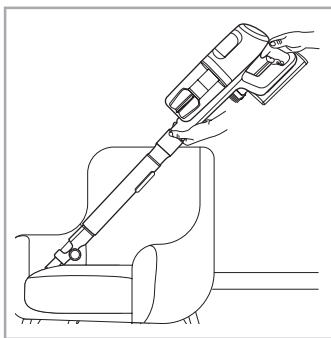

Instruction Book

说明书

كٲب التعلٲمات

ULTIMATEHOME 900

EFP91813/EFP91814/EFP91814WH/
EFP91824BU/EFP91824BR/EFP91825/
EFP91835/EFP91824GY/EFP91834/
EFP91822

www.electrolux.com

 www.electrolux.com

					
ESKW4 900 923 436 Yearly performance Kit	KIT23 900 923 383 Home and car kit	KIT22 900 923 354 Duster kit	ZE155 900 923 379 PetPro+	ZE149 900 923 380 BedProPower+	ZE149A 900 923 381 BedProPowerUV+
					
ZE156 900 923 369 PowerPro hard floor nozzle	ZE157 900 923 438 PowerPro mop nozzle	ZE158 900 923 440 Standard pads	ZE159 900 923 442 Delicate pads	ZE146 900 923 361 Duster	ZE153 900 923 405 Trinity pet nozzle