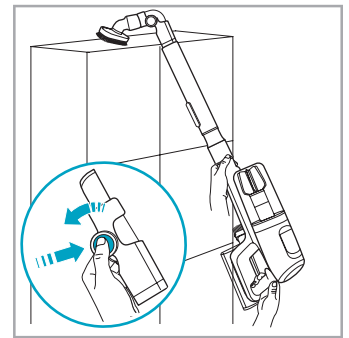

Instruction Book

说明书

كٲب التعلٲمات

ULTIMATEHOME 900

EFP91813/EFP91814/EFP91814WH/
EFP91824BU/EFP91824BR/EFP91825/
EFP91835/EFP91824GY/EFP91834/
EFP91822

www.electrolux.com

 www.electrolux.com

					
ESKW4 900 923 436 Yearly performance Kit	KIT23 900 923 383 Home and car kit	KIT22 900 923 354 Duster kit	ZE155 900 923 379 PetPro+	ZE149 900 923 380 BedProPower+	ZE149A 900 923 381 BedProPowerUV+
					
ZE156 900 923 369 PowerPro hard floor nozzle	ZE157 900 923 438 PowerPro mop nozzle	ZE158 900 923 440 Standard pads	ZE159 900 923 442 Delicate pads	ZE146 900 923 361 Duster	ZE153 900 923 405 Trinity pet nozzle