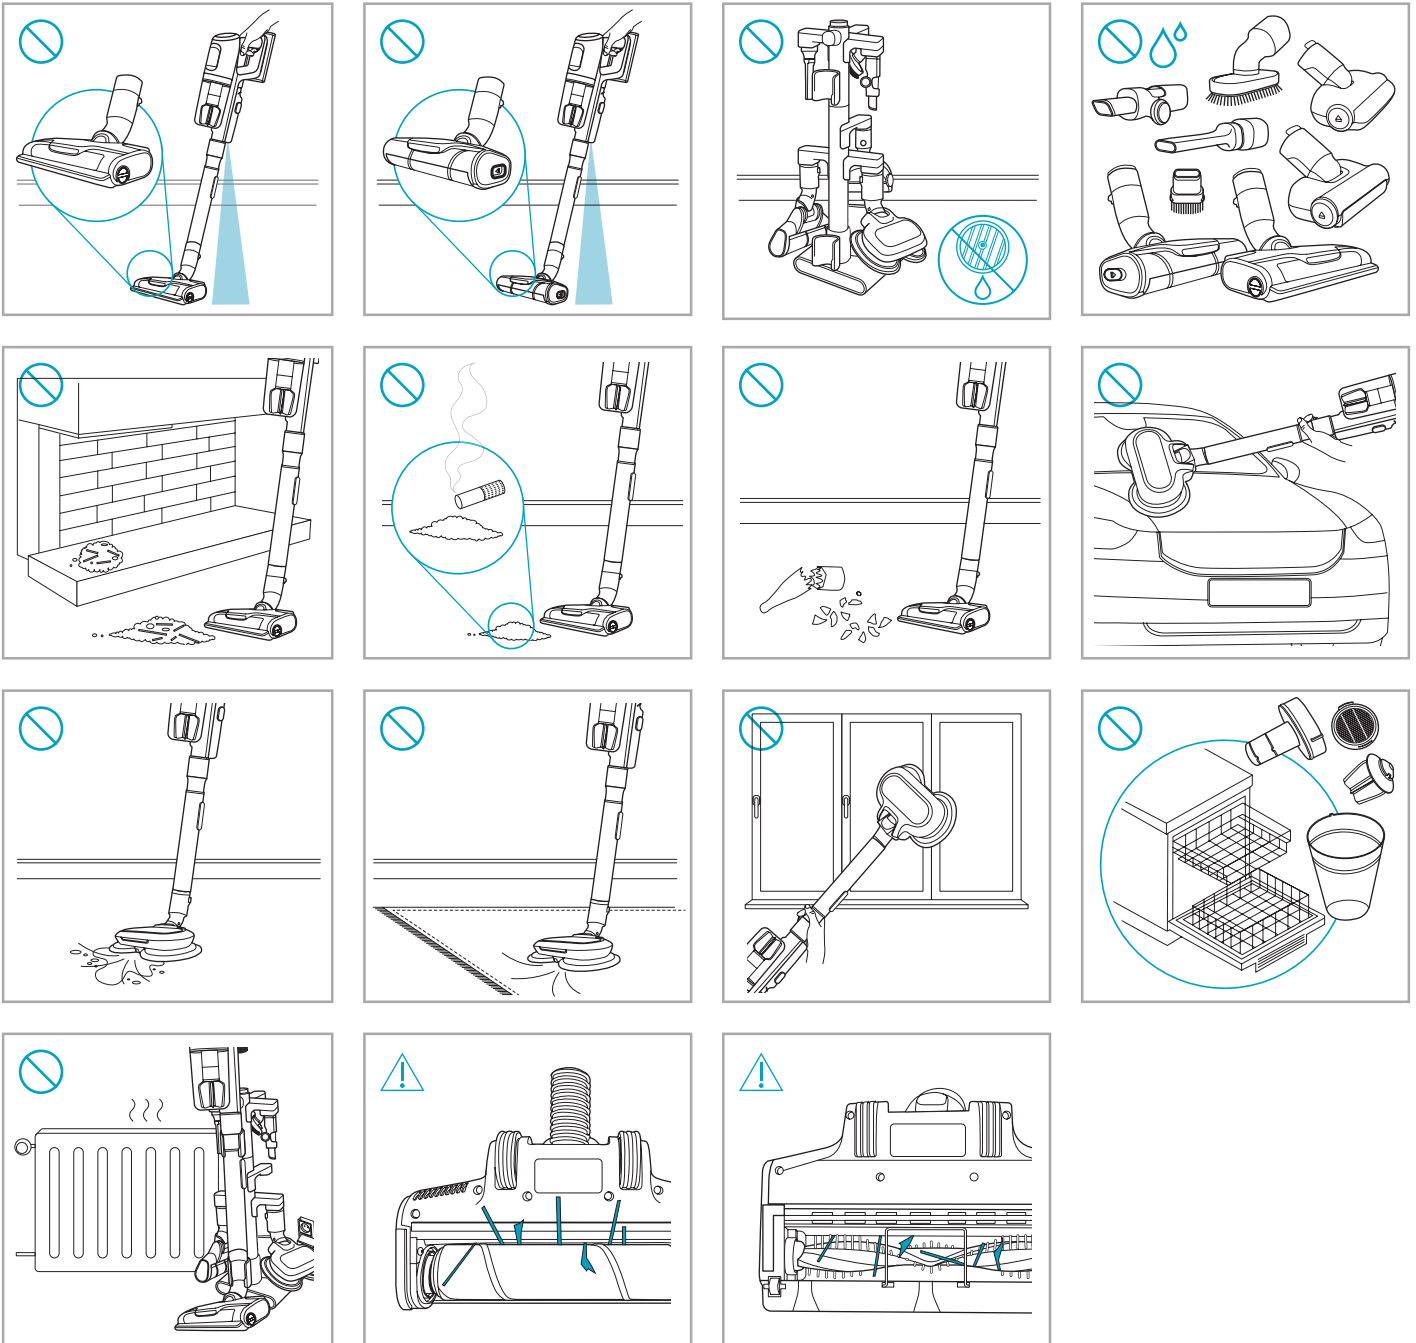

Instruction Book

说明书

كٲب التعلٲمات

ULTIMATEHOME 900

EFP91813/EFP91814/EFP91814WH/
EFP91824BU/EFP91824BR/EFP91825/
EFP91835/EFP91824GY/EFP91834/
EFP91822

www.electrolux.com

 www.electrolux.com

					
ESKW4 900 923 436 Yearly performance Kit	KIT23 900 923 383 Home and car kit	KIT22 900 923 354 Duster kit	ZE155 900 923 379 PetPro+	ZE149 900 923 380 BedProPower+	ZE149A 900 923 381 BedProPowerUV+
					
ZE156 900 923 369 PowerPro hard floor nozzle	ZE157 900 923 438 PowerPro mop nozzle	ZE158 900 923 440 Standard pads	ZE159 900 923 442 Delicate pads	ZE146 900 923 361 Duster	ZE153 900 923 405 Trinity pet nozzle