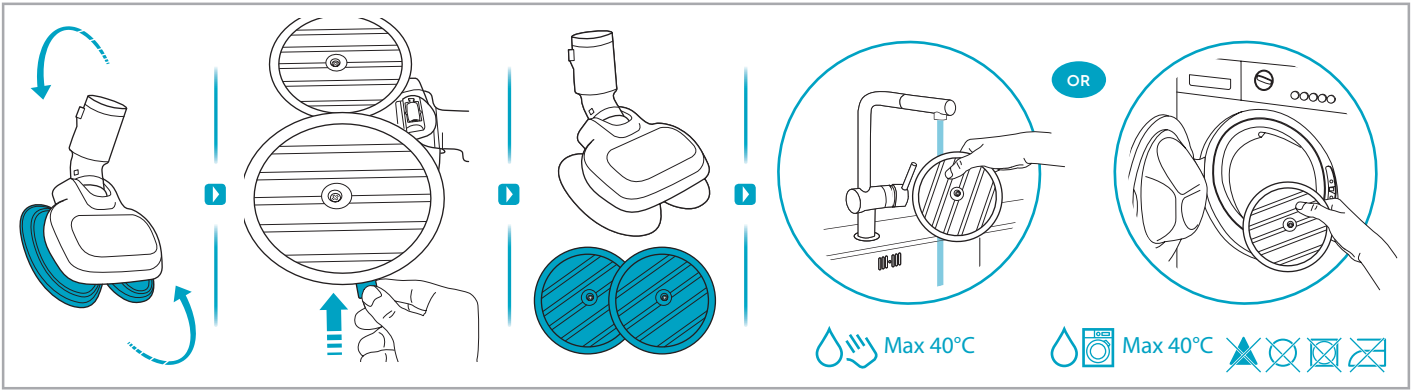

Instruction Book

说明书

كٲب التعلٲمات

ULTIMATEHOME 900

EFP91813/EFP91814/EFP91814WH/
EFP91824BU/EFP91824BR/EFP91825/
EFP91835/EFP91824GY/EFP91834/
EFP91822

www.electrolux.com

 www.electrolux.com

					
ESKW4 900 923 436 Yearly performance Kit	KIT23 900 923 383 Home and car kit	KIT22 900 923 354 Duster kit	ZE155 900 923 379 PetPro+	ZE149 900 923 380 BedProPower+	ZE149A 900 923 381 BedProPowerUV+
					
ZE156 900 923 369 PowerPro hard floor nozzle	ZE157 900 923 438 PowerPro mop nozzle	ZE158 900 923 440 Standard pads	ZE159 900 923 442 Delicate pads	ZE146 900 923 361 Duster	ZE153 900 923 405 Trinity pet nozzle