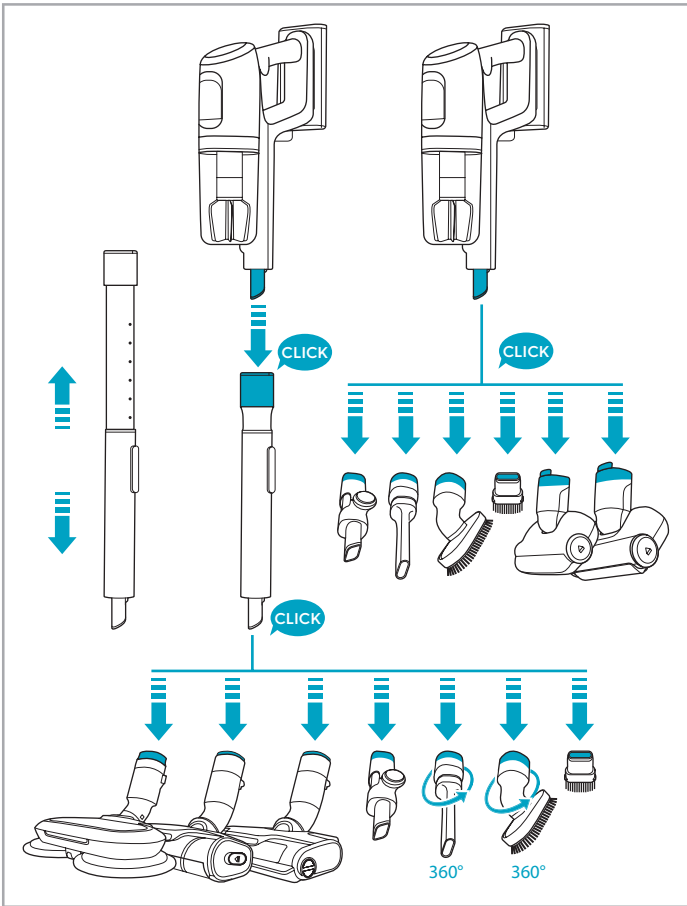

Instruction Book

说明书

كٲب التعلٲمات

ULTIMATEHOME 900

EFP91813/EFP91814/EFP91814WH/
EFP91824BU/EFP91824BR/EFP91825/
EFP91835/EFP91824GY/EFP91834/
EFP91822

www.electrolux.com

 www.electrolux.com

					
ESKW4 900 923 436 Yearly performance Kit	KIT23 900 923 383 Home and car kit	KIT22 900 923 354 Duster kit	ZE155 900 923 379 PetPro+	ZE149 900 923 380 BedProPower+	ZE149A 900 923 381 BedProPowerUV+
					
ZE156 900 923 369 PowerPro hard floor nozzle	ZE157 900 923 438 PowerPro mop nozzle	ZE158 900 923 440 Standard pads	ZE159 900 923 442 Delicate pads	ZE146 900 923 361 Duster	ZE153 900 923 405 Trinity pet nozzle