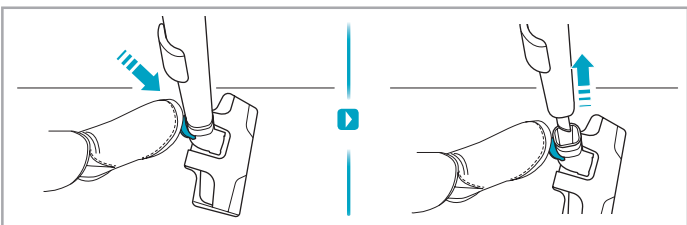

Instruction Book

说明书

كٲب التعلٲمات

ULTIMATEHOME 900

EFP91813/EFP91814/EFP91814WH/
EFP91824BU/EFP91824BR/EFP91825/
EFP91835/EFP91824GY/EFP91834/
EFP91822

www.electrolux.com

 www.electrolux.com

					
ESKW4 900 923 436 Yearly performance Kit	KIT23 900 923 383 Home and car kit	KIT22 900 923 354 Duster kit	ZE155 900 923 379 PetPro+	ZE149 900 923 380 BedProPower+	ZE149A 900 923 381 BedProPowerUV+
					
ZE156 900 923 369 PowerPro hard floor nozzle	ZE157 900 923 438 PowerPro mop nozzle	ZE158 900 923 440 Standard pads	ZE159 900 923 442 Delicate pads	ZE146 900 923 361 Duster	ZE153 900 923 405 Trinity pet nozzle