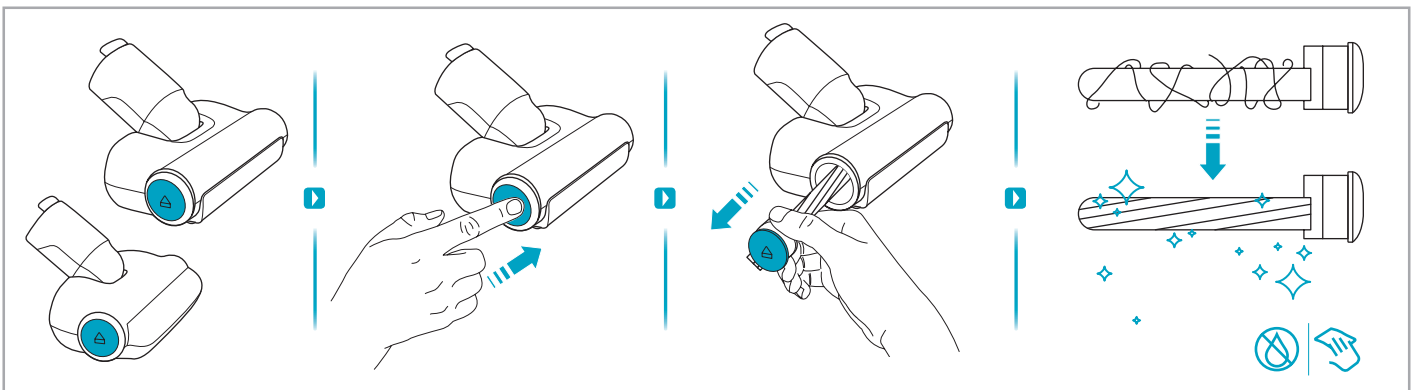

Instruction Book

说明书

كٲب التعلٲمات

ULTIMATEHOME 900

EFP91813/EFP91814/EFP91814WH/
EFP91824BU/EFP91824BR/EFP91825/
EFP91835/EFP91824GY/EFP91834/
EFP91822

www.electrolux.com

 www.electrolux.com

					
ESKW4 900 923 436 Yearly performance Kit	KIT23 900 923 383 Home and car kit	KIT22 900 923 354 Duster kit	ZE155 900 923 379 PetPro+	ZE149 900 923 380 BedProPower+	ZE149A 900 923 381 BedProPowerUV+
					
ZE156 900 923 369 PowerPro hard floor nozzle	ZE157 900 923 438 PowerPro mop nozzle	ZE158 900 923 440 Standard pads	ZE159 900 923 442 Delicate pads	ZE146 900 923 361 Duster	ZE153 900 923 405 Trinity pet nozzle