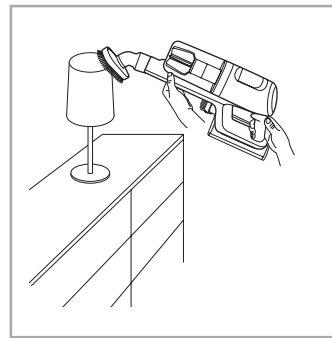

Instruction Book

说明书

كٲب التعلٲمات

ULTIMATEHOME 900

EFP91813/EFP91814/EFP91814WH/
EFP91824BU/EFP91824BR/EFP91825/
EFP91835/EFP91824GY/EFP91834/
EFP91822

www.electrolux.com

 www.electrolux.com

					
ESKW4 900 923 436 Yearly performance Kit	KIT23 900 923 383 Home and car kit	KIT22 900 923 354 Duster kit	ZE155 900 923 379 PetPro+	ZE149 900 923 380 BedProPower+	ZE149A 900 923 381 BedProPowerUV+
					
ZE156 900 923 369 PowerPro hard floor nozzle	ZE157 900 923 438 PowerPro mop nozzle	ZE158 900 923 440 Standard pads	ZE159 900 923 442 Delicate pads	ZE146 900 923 361 Duster	ZE153 900 923 405 Trinity pet nozzle