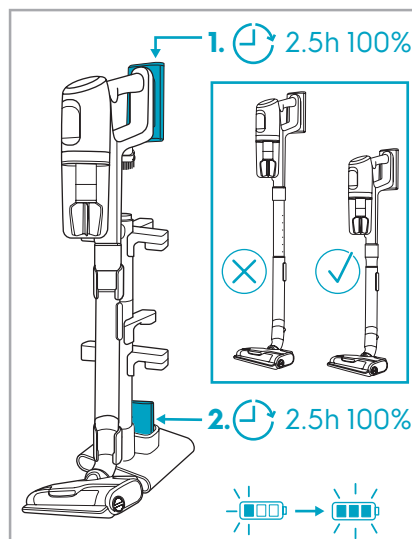

Instruction Book

说明书

كٲب التعلٲمات

ULTIMATEHOME 900

EFP91813/EFP91814/EFP91814WH/
EFP91824BU/EFP91824BR/EFP91825/
EFP91835/EFP91824GY/EFP91834/
EFP91822

www.electrolux.com

 www.electrolux.com

					
ESKW4 900 923 436 Yearly performance Kit	KIT23 900 923 383 Home and car kit	KIT22 900 923 354 Duster kit	ZE155 900 923 379 PetPro+	ZE149 900 923 380 BedProPower+	ZE149A 900 923 381 BedProPowerUV+
					
ZE156 900 923 369 PowerPro hard floor nozzle	ZE157 900 923 438 PowerPro mop nozzle	ZE158 900 923 440 Standard pads	ZE159 900 923 442 Delicate pads	ZE146 900 923 361 Duster	ZE153 900 923 405 Trinity pet nozzle