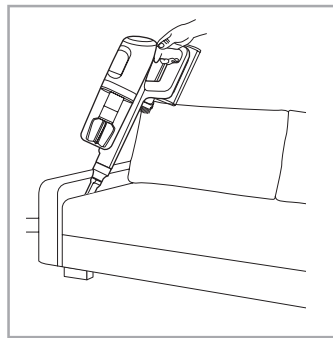

Instruction Book

说明书

كٲب التعلٲمات

ULTIMATEHOME 900

EFP91813/EFP91814/EFP91814WH/
EFP91824BU/EFP91824BR/EFP91825/
EFP91835/EFP91824GY/EFP91834/
EFP91822

www.electrolux.com

 www.electrolux.com

					
ESKW4 900 923 436 Yearly performance Kit	KIT23 900 923 383 Home and car kit	KIT22 900 923 354 Duster kit	ZE155 900 923 379 PetPro+	ZE149 900 923 380 BedProPower+	ZE149A 900 923 381 BedProPowerUV+
					
ZE156 900 923 369 PowerPro hard floor nozzle	ZE157 900 923 438 PowerPro mop nozzle	ZE158 900 923 440 Standard pads	ZE159 900 923 442 Delicate pads	ZE146 900 923 361 Duster	ZE153 900 923 405 Trinity pet nozzle