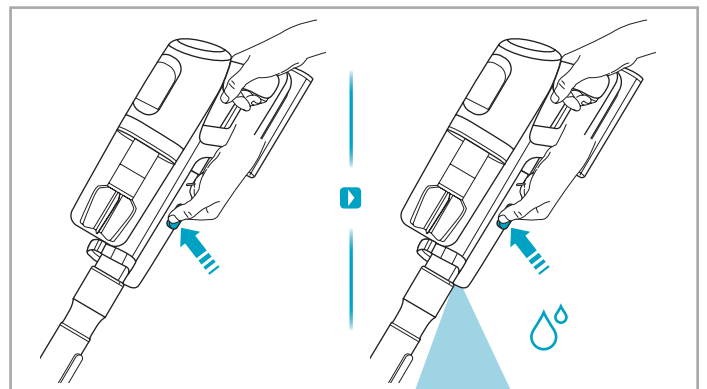

Instruction Book

说明书

كٲب التعلٲمات

ULTIMATEHOME 900

EFP91813/EFP91814/EFP91814WH/
EFP91824BU/EFP91824BR/EFP91825/
EFP91835/EFP91824GY/EFP91834/
EFP91822

www.electrolux.com

 www.electrolux.com

					
ESKW4 900 923 436 Yearly performance Kit	KIT23 900 923 383 Home and car kit	KIT22 900 923 354 Duster kit	ZE155 900 923 379 PetPro+	ZE149 900 923 380 BedProPower+	ZE149A 900 923 381 BedProPowerUV+
					
ZE156 900 923 369 PowerPro hard floor nozzle	ZE157 900 923 438 PowerPro mop nozzle	ZE158 900 923 440 Standard pads	ZE159 900 923 442 Delicate pads	ZE146 900 923 361 Duster	ZE153 900 923 405 Trinity pet nozzle