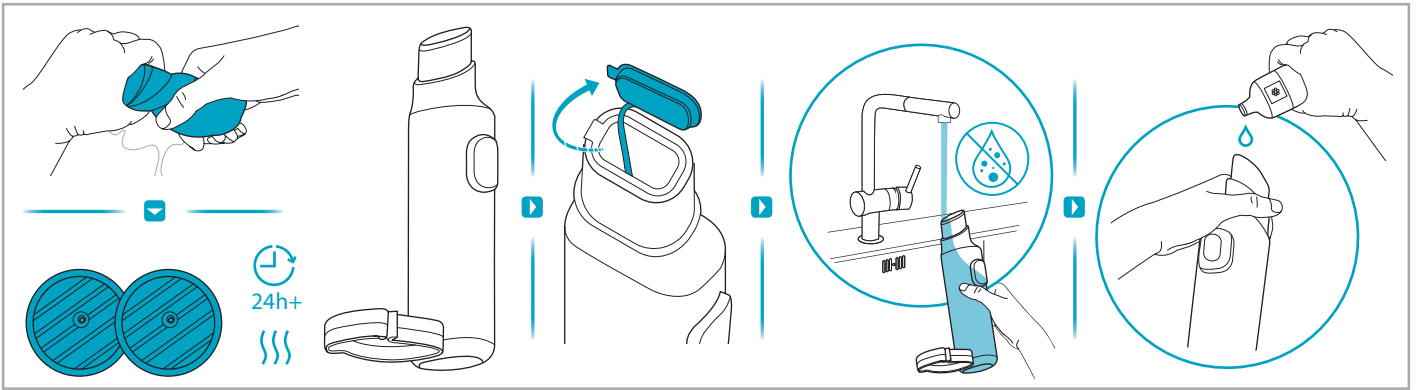

Instruction Book

说明书

كٲب التعلٲمات

ULTIMATEHOME 900

EFP91813/EFP91814/EFP91814WH/
EFP91824BU/EFP91824BR/EFP91825/
EFP91835/EFP91824GY/EFP91834/
EFP91822

www.electrolux.com

 www.electrolux.com

					
ESKW4 900 923 436 Yearly performance Kit	KIT23 900 923 383 Home and car kit	KIT22 900 923 354 Duster kit	ZE155 900 923 379 PetPro+	ZE149 900 923 380 BedProPower+	ZE149A 900 923 381 BedProPowerUV+
					
ZE156 900 923 369 PowerPro hard floor nozzle	ZE157 900 923 438 PowerPro mop nozzle	ZE158 900 923 440 Standard pads	ZE159 900 923 442 Delicate pads	ZE146 900 923 361 Duster	ZE153 900 923 405 Trinity pet nozzle