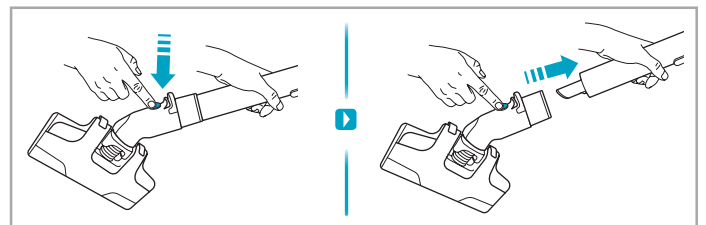

Instruction Book

说明书

كٲب التعلٲمات

ULTIMATEHOME 900

EFP91813/EFP91814/EFP91814WH/
EFP91824BU/EFP91824BR/EFP91825/
EFP91835/EFP91824GY/EFP91834/
EFP91822

www.electrolux.com

 www.electrolux.com

					
ESKW4 900 923 436 Yearly performance Kit	KIT23 900 923 383 Home and car kit	KIT22 900 923 354 Duster kit	ZE155 900 923 379 PetPro+	ZE149 900 923 380 BedProPower+	ZE149A 900 923 381 BedProPowerUV+
					
ZE156 900 923 369 PowerPro hard floor nozzle	ZE157 900 923 438 PowerPro mop nozzle	ZE158 900 923 440 Standard pads	ZE159 900 923 442 Delicate pads	ZE146 900 923 361 Duster	ZE153 900 923 405 Trinity pet nozzle