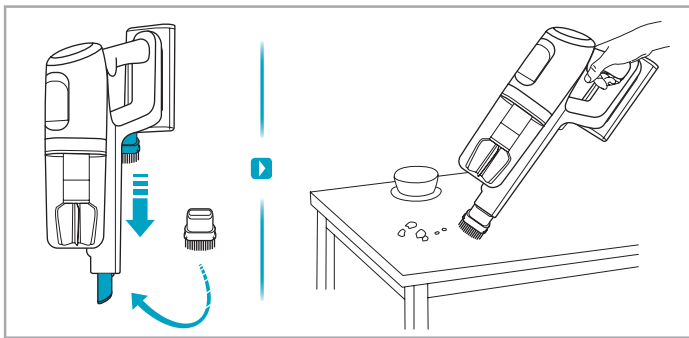

Instruction Book

说明书

كٲب التعلٲمات

ULTIMATEHOME 900

EFP91813/EFP91814/EFP91814WH/
EFP91824BU/EFP91824BR/EFP91825/
EFP91835/EFP91824GY/EFP91834/
EFP91822

www.electrolux.com

 www.electrolux.com

					
ESKW4 900 923 436 Yearly performance Kit	KIT23 900 923 383 Home and car kit	KIT22 900 923 354 Duster kit	ZE155 900 923 379 PetPro+	ZE149 900 923 380 BedProPower+	ZE149A 900 923 381 BedProPowerUV+
					
ZE156 900 923 369 PowerPro hard floor nozzle	ZE157 900 923 438 PowerPro mop nozzle	ZE158 900 923 440 Standard pads	ZE159 900 923 442 Delicate pads	ZE146 900 923 361 Duster	ZE153 900 923 405 Trinity pet nozzle