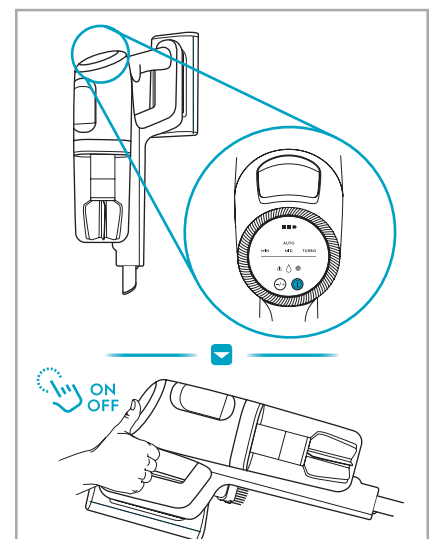

Instruction Book

说明书

كٲب التعلٲمات

ULTIMATEHOME 900

EFP91813/EFP91814/EFP91814WH/
EFP91824BU/EFP91824BR/EFP91825/
EFP91835/EFP91824GY/EFP91834/
EFP91822

www.electrolux.com

 www.electrolux.com

					
ESKW4 900 923 436 Yearly performance Kit	KIT23 900 923 383 Home and car kit	KIT22 900 923 354 Duster kit	ZE155 900 923 379 PetPro+	ZE149 900 923 380 BedProPower+	ZE149A 900 923 381 BedProPowerUV+
					
ZE156 900 923 369 PowerPro hard floor nozzle	ZE157 900 923 438 PowerPro mop nozzle	ZE158 900 923 440 Standard pads	ZE159 900 923 442 Delicate pads	ZE146 900 923 361 Duster	ZE153 900 923 405 Trinity pet nozzle