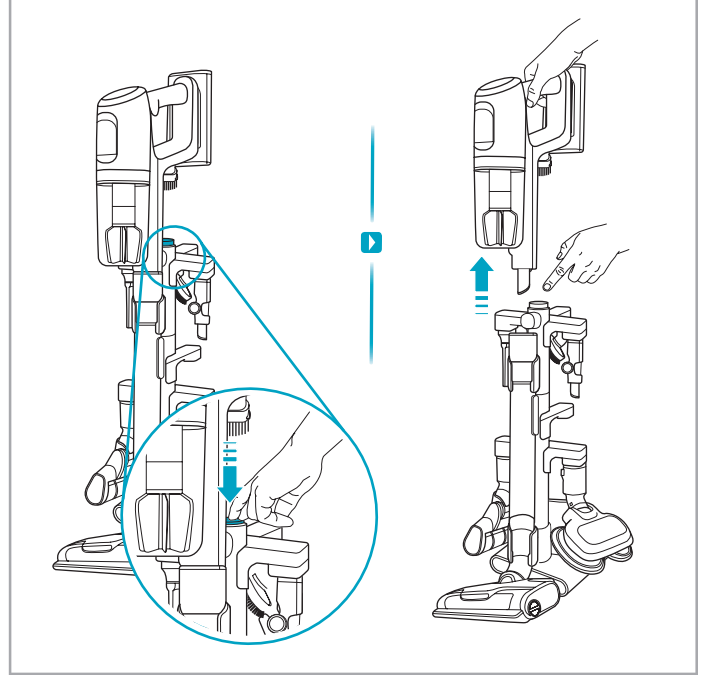

Instruction Book

说明书

كٲب التعلٲمات

ULTIMATEHOME 900

EFP91813/EFP91814/EFP91814WH/
EFP91824BU/EFP91824BR/EFP91825/
EFP91835/EFP91824GY/EFP91834/
EFP91822

www.electrolux.com

 www.electrolux.com

					
ESKW4 900 923 436 Yearly performance Kit	KIT23 900 923 383 Home and car kit	KIT22 900 923 354 Duster kit	ZE155 900 923 379 PetPro+	ZE149 900 923 380 BedProPower+	ZE149A 900 923 381 BedProPowerUV+
					
ZE156 900 923 369 PowerPro hard floor nozzle	ZE157 900 923 438 PowerPro mop nozzle	ZE158 900 923 440 Standard pads	ZE159 900 923 442 Delicate pads	ZE146 900 923 361 Duster	ZE153 900 923 405 Trinity pet nozzle