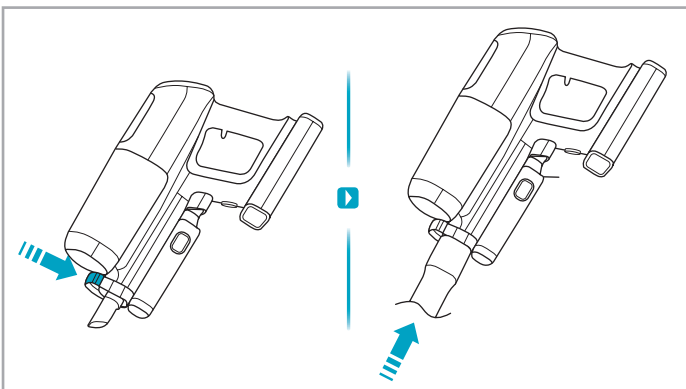

Instruction Book

说明书

كٲب التعلٲمات

ULTIMATEHOME 900

EFP91813/EFP91814/EFP91814WH/
EFP91824BU/EFP91824BR/EFP91825/
EFP91835/EFP91824GY/EFP91834/
EFP91822

www.electrolux.com

 www.electrolux.com

					
ESKW4 900 923 436 Yearly performance Kit	KIT23 900 923 383 Home and car kit	KIT22 900 923 354 Duster kit	ZE155 900 923 379 PetPro+	ZE149 900 923 380 BedProPower+	ZE149A 900 923 381 BedProPowerUV+
					
ZE156 900 923 369 PowerPro hard floor nozzle	ZE157 900 923 438 PowerPro mop nozzle	ZE158 900 923 440 Standard pads	ZE159 900 923 442 Delicate pads	ZE146 900 923 361 Duster	ZE153 900 923 405 Trinity pet nozzle