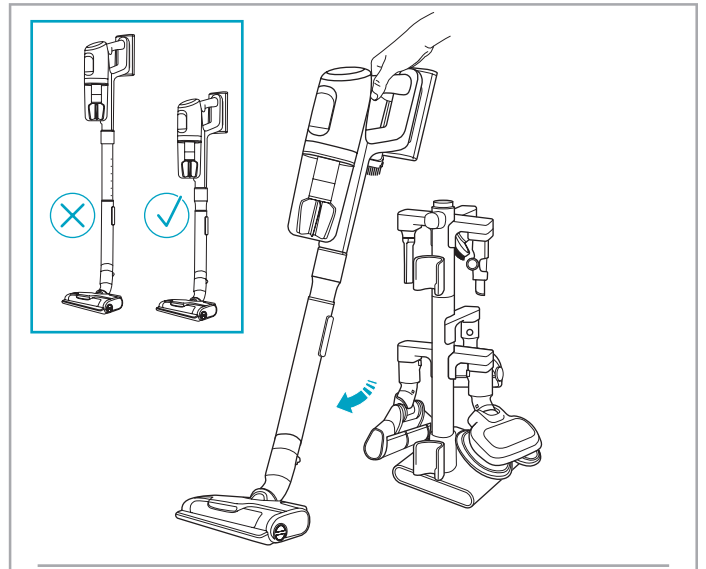

Instruction Book

说明书

كٲب التعلٲمات

ULTIMATEHOME 900

EFP91813/EFP91814/EFP91814WH/
EFP91824BU/EFP91824BR/EFP91825/
EFP91835/EFP91824GY/EFP91834/
EFP91822

www.electrolux.com

 www.electrolux.com

					
ESKW4 900 923 436 Yearly performance Kit	KIT23 900 923 383 Home and car kit	KIT22 900 923 354 Duster kit	ZE155 900 923 379 PetPro+	ZE149 900 923 380 BedProPower+	ZE149A 900 923 381 BedProPowerUV+
					
ZE156 900 923 369 PowerPro hard floor nozzle	ZE157 900 923 438 PowerPro mop nozzle	ZE158 900 923 440 Standard pads	ZE159 900 923 442 Delicate pads	ZE146 900 923 361 Duster	ZE153 900 923 405 Trinity pet nozzle