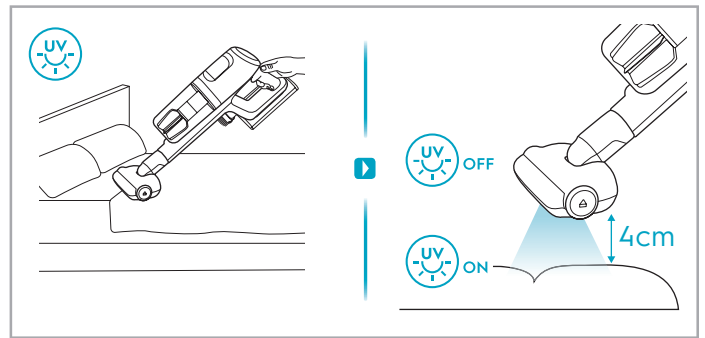

Instruction Book

说明书

كٲب التعلٲمات

ULTIMATEHOME 900

EFP91813/EFP91814/EFP91814WH/
EFP91824BU/EFP91824BR/EFP91825/
EFP91835/EFP91824GY/EFP91834/
EFP91822

www.electrolux.com

 www.electrolux.com

					
ESKW4 900 923 436 Yearly performance Kit	KIT23 900 923 383 Home and car kit	KIT22 900 923 354 Duster kit	ZE155 900 923 379 PetPro+	ZE149 900 923 380 BedProPower+	ZE149A 900 923 381 BedProPowerUV+
					
ZE156 900 923 369 PowerPro hard floor nozzle	ZE157 900 923 438 PowerPro mop nozzle	ZE158 900 923 440 Standard pads	ZE159 900 923 442 Delicate pads	ZE146 900 923 361 Duster	ZE153 900 923 405 Trinity pet nozzle