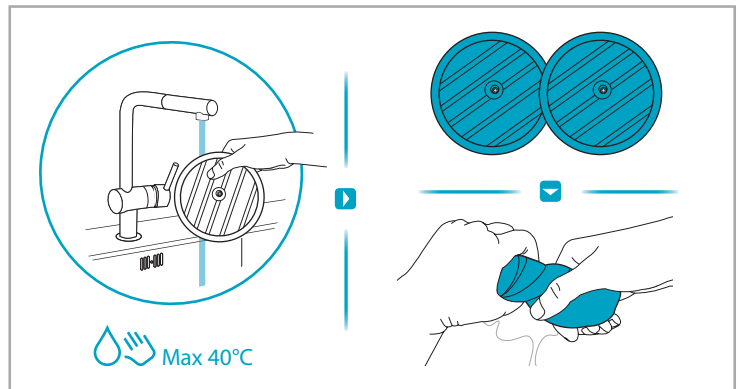

Instruction Book

说明书

كٲب التعلٲمات

ULTIMATEHOME 900

EFP91813/EFP91814/EFP91814WH/
EFP91824BU/EFP91824BR/EFP91825/
EFP91835/EFP91824GY/EFP91834/
EFP91822

www.electrolux.com

 www.electrolux.com

					
ESKW4 900 923 436 Yearly performance Kit	KIT23 900 923 383 Home and car kit	KIT22 900 923 354 Duster kit	ZE155 900 923 379 PetPro+	ZE149 900 923 380 BedProPower+	ZE149A 900 923 381 BedProPowerUV+
					
ZE156 900 923 369 PowerPro hard floor nozzle	ZE157 900 923 438 PowerPro mop nozzle	ZE158 900 923 440 Standard pads	ZE159 900 923 442 Delicate pads	ZE146 900 923 361 Duster	ZE153 900 923 405 Trinity pet nozzle