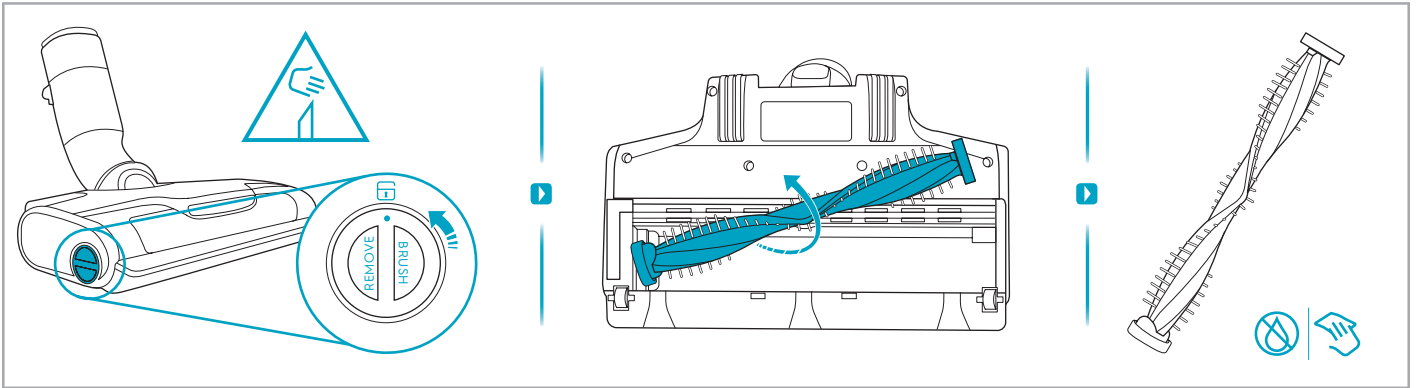

Instruction Book

说明书

كٲب التعلٲمات

ULTIMATEHOME 900

EFP91813/EFP91814/EFP91814WH/
EFP91824BU/EFP91824BR/EFP91825/
EFP91835/EFP91824GY/EFP91834/
EFP91822

www.electrolux.com

 www.electrolux.com

					
ESKW4 900 923 436 Yearly performance Kit	KIT23 900 923 383 Home and car kit	KIT22 900 923 354 Duster kit	ZE155 900 923 379 PetPro+	ZE149 900 923 380 BedProPower+	ZE149A 900 923 381 BedProPowerUV+
					
ZE156 900 923 369 PowerPro hard floor nozzle	ZE157 900 923 438 PowerPro mop nozzle	ZE158 900 923 440 Standard pads	ZE159 900 923 442 Delicate pads	ZE146 900 923 361 Duster	ZE153 900 923 405 Trinity pet nozzle