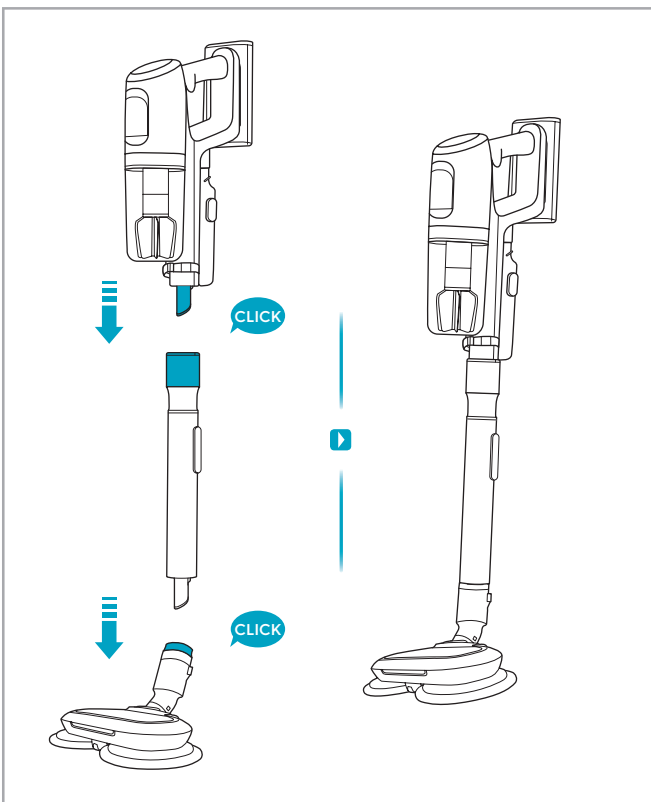

Instruction Book

说明书

كٲب التعلٲمات

ULTIMATEHOME 900

EFP91813/EFP91814/EFP91814WH/
EFP91824BU/EFP91824BR/EFP91825/
EFP91835/EFP91824GY/EFP91834/
EFP91822

www.electrolux.com

 www.electrolux.com

					
ESKW4 900 923 436 Yearly performance Kit	KIT23 900 923 383 Home and car kit	KIT22 900 923 354 Duster kit	ZE155 900 923 379 PetPro+	ZE149 900 923 380 BedProPower+	ZE149A 900 923 381 BedProPowerUV+
					
ZE156 900 923 369 PowerPro hard floor nozzle	ZE157 900 923 438 PowerPro mop nozzle	ZE158 900 923 440 Standard pads	ZE159 900 923 442 Delicate pads	ZE146 900 923 361 Duster	ZE153 900 923 405 Trinity pet nozzle