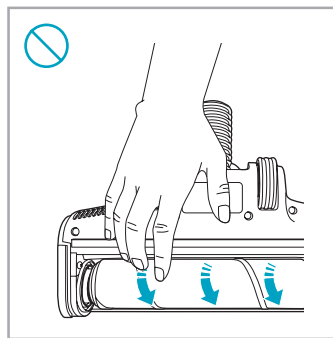

Instruction Book

说明书

كٲب التعلٲمات

ULTIMATEHOME 900

EFP91813/EFP91814/EFP91814WH/
EFP91824BU/EFP91824BR/EFP91825/
EFP91835/EFP91824GY/EFP91834/
EFP91822

www.electrolux.com

 www.electrolux.com

					
ESKW4 900 923 436 Yearly performance Kit	KIT23 900 923 383 Home and car kit	KIT22 900 923 354 Duster kit	ZE155 900 923 379 PetPro+	ZE149 900 923 380 BedProPower+	ZE149A 900 923 381 BedProPowerUV+
					
ZE156 900 923 369 PowerPro hard floor nozzle	ZE157 900 923 438 PowerPro mop nozzle	ZE158 900 923 440 Standard pads	ZE159 900 923 442 Delicate pads	ZE146 900 923 361 Duster	ZE153 900 923 405 Trinity pet nozzle