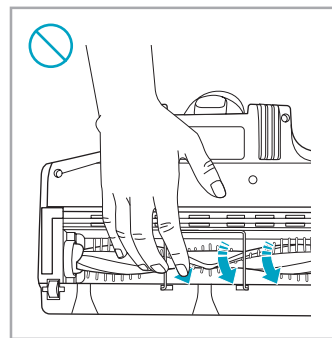

Instruction Book

说明书

كٲب التعلٲمات

ULTIMATEHOME 900

EFP91813/EFP91814/EFP91814WH/
EFP91824BU/EFP91824BR/EFP91825/
EFP91835/EFP91824GY/EFP91834/
EFP91822

www.electrolux.com

 www.electrolux.com

					
ESKW4 900 923 436 Yearly performance Kit	KIT23 900 923 383 Home and car kit	KIT22 900 923 354 Duster kit	ZE155 900 923 379 PetPro+	ZE149 900 923 380 BedProPower+	ZE149A 900 923 381 BedProPowerUV+
					
ZE156 900 923 369 PowerPro hard floor nozzle	ZE157 900 923 438 PowerPro mop nozzle	ZE158 900 923 440 Standard pads	ZE159 900 923 442 Delicate pads	ZE146 900 923 361 Duster	ZE153 900 923 405 Trinity pet nozzle