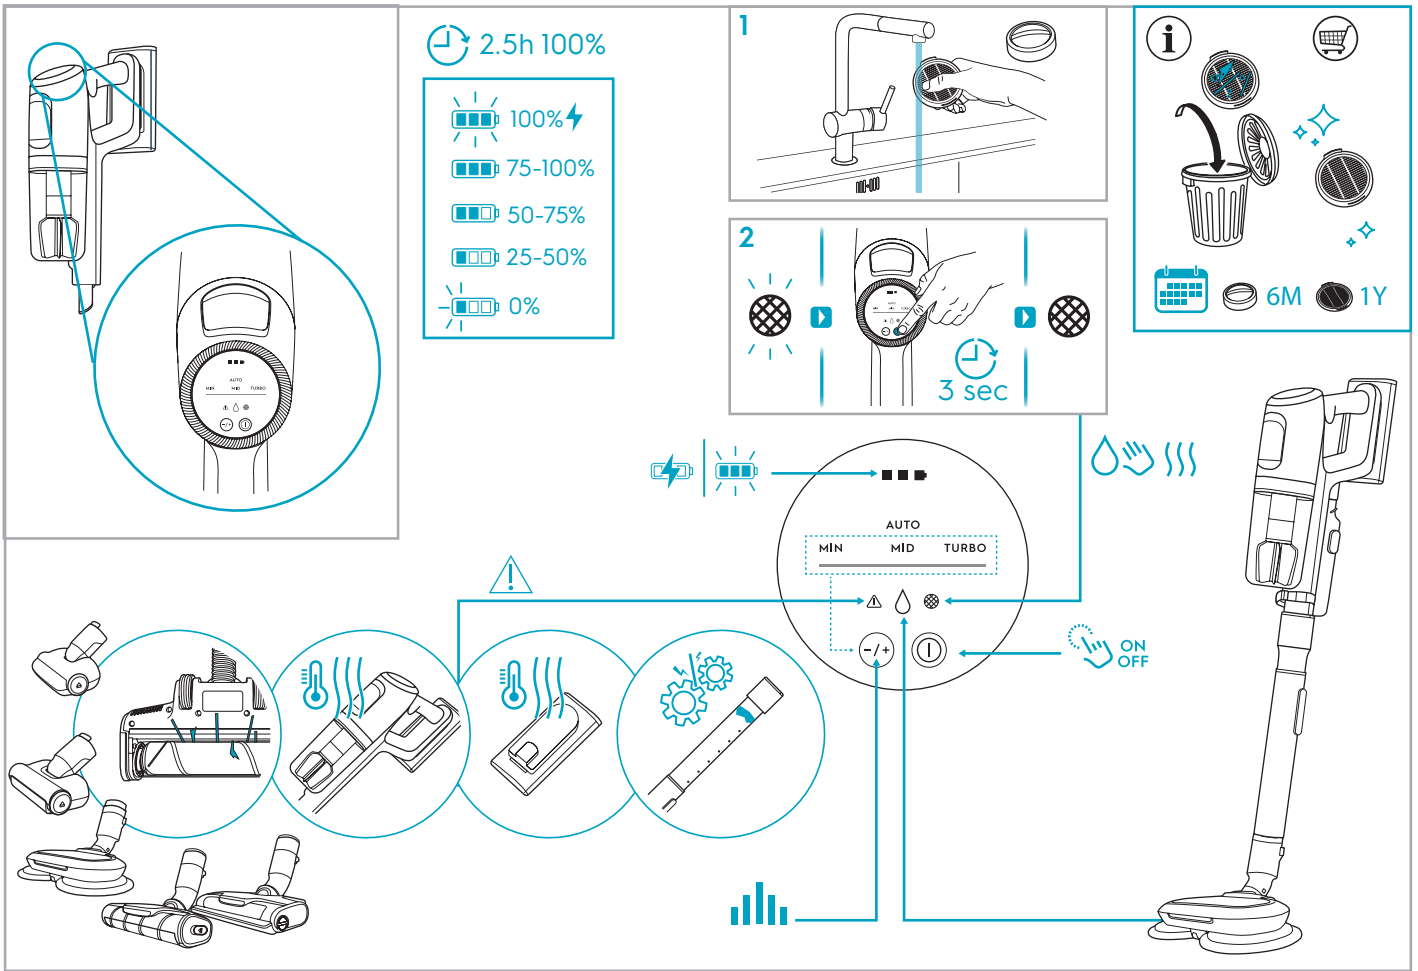

Instruction Book

说明书

كٲب التعلٲمات

ULTIMATEHOME 900

EFP91813/EFP91814/EFP91814WH/
EFP91824BU/EFP91824BR/EFP91825/
EFP91835/EFP91824GY/EFP91834/
EFP91822

www.electrolux.com

 www.electrolux.com

					
ESKW4 900 923 436 Yearly performance Kit	KIT23 900 923 383 Home and car kit	KIT22 900 923 354 Duster kit	ZE155 900 923 379 PetPro+	ZE149 900 923 380 BedProPower+	ZE149A 900 923 381 BedProPowerUV+
					
ZE156 900 923 369 PowerPro hard floor nozzle	ZE157 900 923 438 PowerPro mop nozzle	ZE158 900 923 440 Standard pads	ZE159 900 923 442 Delicate pads	ZE146 900 923 361 Duster	ZE153 900 923 405 Trinity pet nozzle