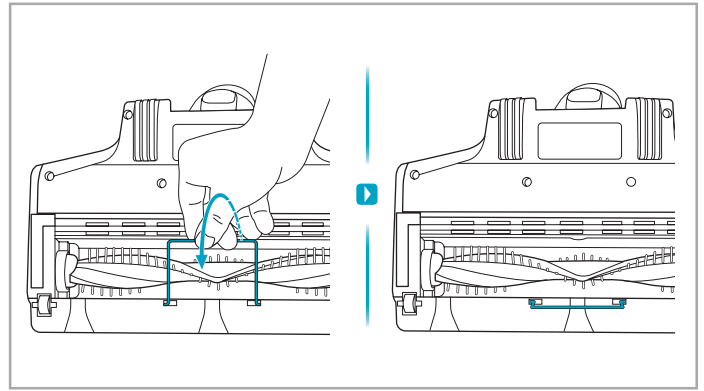

Instruction Book

说明书

كٲب التعلٲمات

ULTIMATEHOME 900

EFP91813/EFP91814/EFP91814WH/
EFP91824BU/EFP91824BR/EFP91825/
EFP91835/EFP91824GY/EFP91834/
EFP91822

www.electrolux.com

 www.electrolux.com

					
ESKW4 900 923 436 Yearly performance Kit	KIT23 900 923 383 Home and car kit	KIT22 900 923 354 Duster kit	ZE155 900 923 379 PetPro+	ZE149 900 923 380 BedProPower+	ZE149A 900 923 381 BedProPowerUV+
					
ZE156 900 923 369 PowerPro hard floor nozzle	ZE157 900 923 438 PowerPro mop nozzle	ZE158 900 923 440 Standard pads	ZE159 900 923 442 Delicate pads	ZE146 900 923 361 Duster	ZE153 900 923 405 Trinity pet nozzle