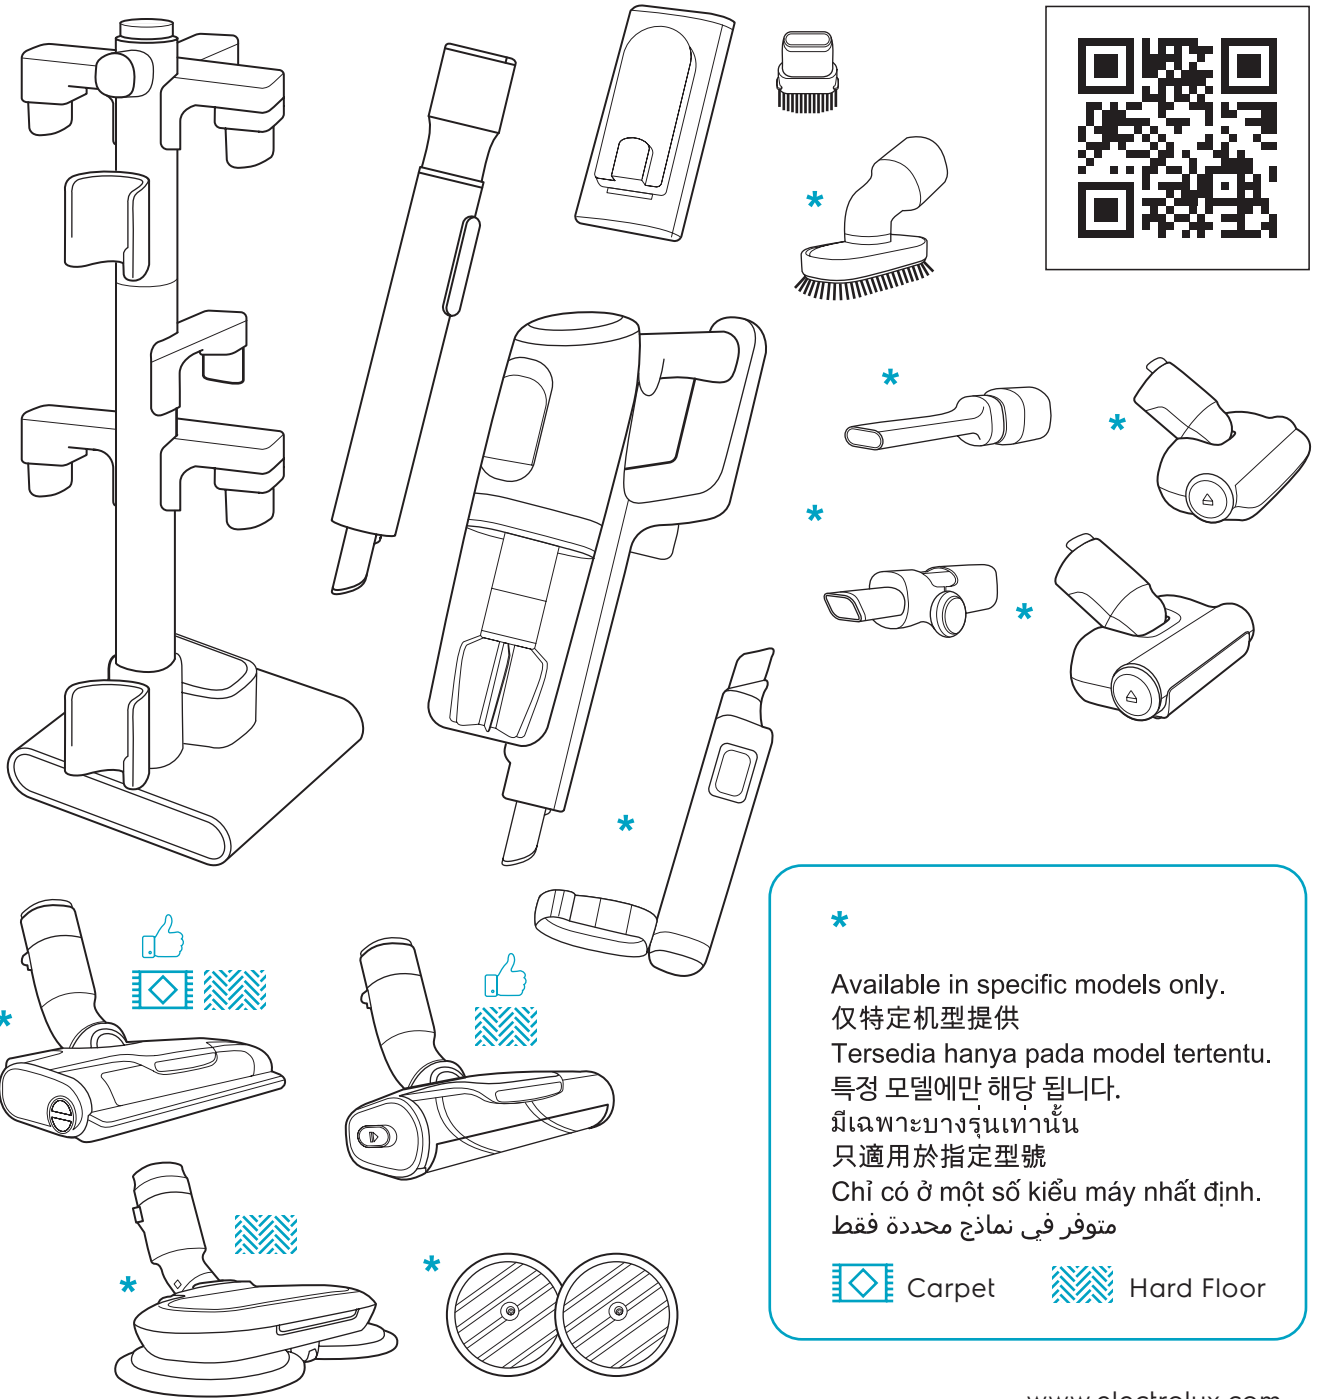

Instruction Book

说明书

كٲب التعلٲمات

ULTIMATEHOME 900

EFP91813/EFP91814/EFP91814WH/
EFP91824BU/EFP91824BR/EFP91825/
EFP91835/EFP91824GY/EFP91834/
EFP91822

www.electrolux.com

 www.electrolux.com

					
ESKW4 900 923 436 Yearly performance Kit	KIT23 900 923 383 Home and car kit	KIT22 900 923 354 Duster kit	ZE155 900 923 379 PetPro+	ZE149 900 923 380 BedProPower+	ZE149A 900 923 381 BedProPowerUV+
					
ZE156 900 923 369 PowerPro hard floor nozzle	ZE157 900 923 438 PowerPro mop nozzle	ZE158 900 923 440 Standard pads	ZE159 900 923 442 Delicate pads	ZE146 900 923 361 Duster	ZE153 900 923 405 Trinity pet nozzle

KW2510209