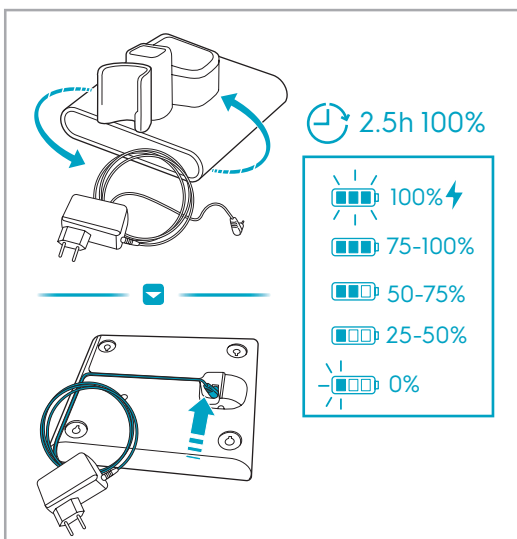

Instruction Book

说明书

كٲب التعلٲمات

ULTIMATEHOME 900

EFP91813/EFP91814/EFP91814WH/
EFP91824BU/EFP91824BR/EFP91825/
EFP91835/EFP91824GY/EFP91834/
EFP91822

www.electrolux.com

 www.electrolux.com

					
ESKW4 900 923 436 Yearly performance Kit	KIT23 900 923 383 Home and car kit	KIT22 900 923 354 Duster kit	ZE155 900 923 379 PetPro+	ZE149 900 923 380 BedProPower+	ZE149A 900 923 381 BedProPowerUV+
					
ZE156 900 923 369 PowerPro hard floor nozzle	ZE157 900 923 438 PowerPro mop nozzle	ZE158 900 923 440 Standard pads	ZE159 900 923 442 Delicate pads	ZE146 900 923 361 Duster	ZE153 900 923 405 Trinity pet nozzle