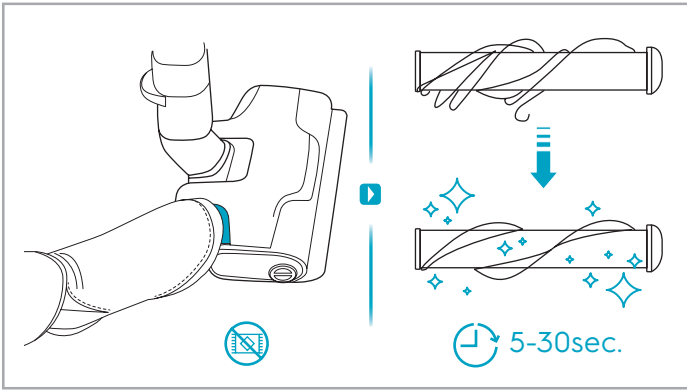

Instruction Book

说明书

كٲب التعلٲمات

ULTIMATEHOME 900

EFP91813/EFP91814/EFP91814WH/
EFP91824BU/EFP91824BR/EFP91825/
EFP91835/EFP91824GY/EFP91834/
EFP91822

www.electrolux.com

 www.electrolux.com

					
ESKW4 900 923 436 Yearly performance Kit	KIT23 900 923 383 Home and car kit	KIT22 900 923 354 Duster kit	ZE155 900 923 379 PetPro+	ZE149 900 923 380 BedProPower+	ZE149A 900 923 381 BedProPowerUV+
					
ZE156 900 923 369 PowerPro hard floor nozzle	ZE157 900 923 438 PowerPro mop nozzle	ZE158 900 923 440 Standard pads	ZE159 900 923 442 Delicate pads	ZE146 900 923 361 Duster	ZE153 900 923 405 Trinity pet nozzle