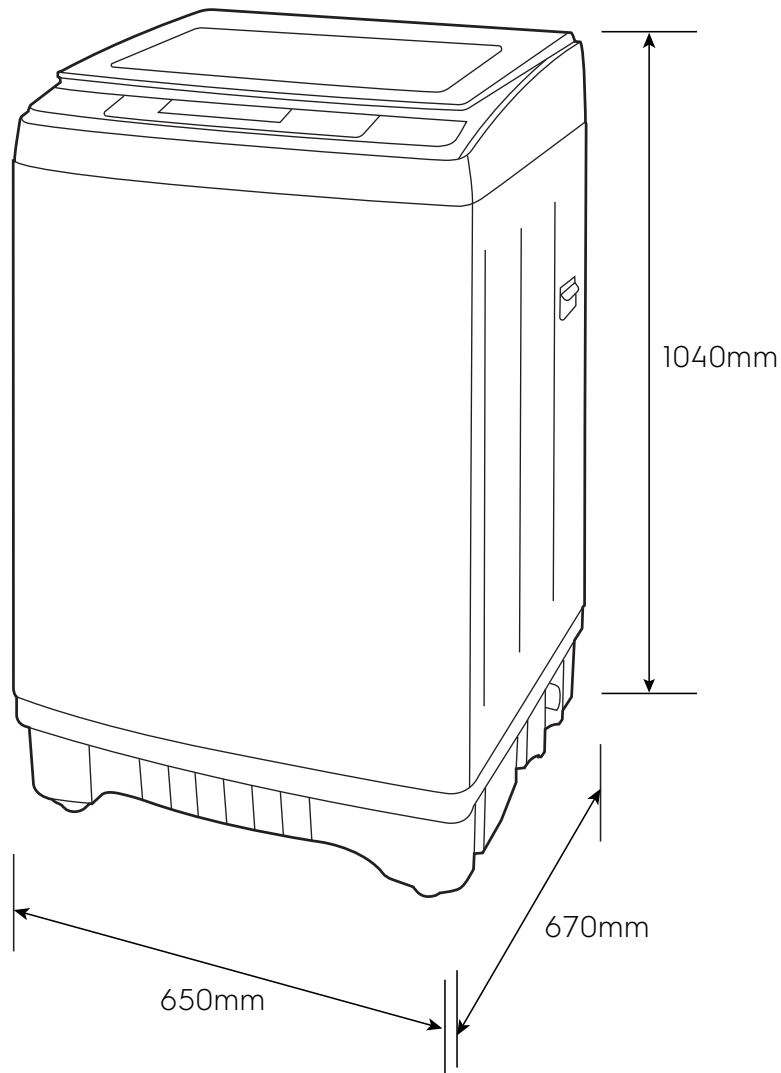

Dimension Guide

Top Load Washer

Model:

EWT1575D2SA

Please note! Dimensions to be used as a guide only. All customers MUST refer to the user manual supplied with the product for detailed installation instructions.

© 2021 Electrolux S.E.A PTE. LTD. E_DIM_EWT1575D2SA_May19