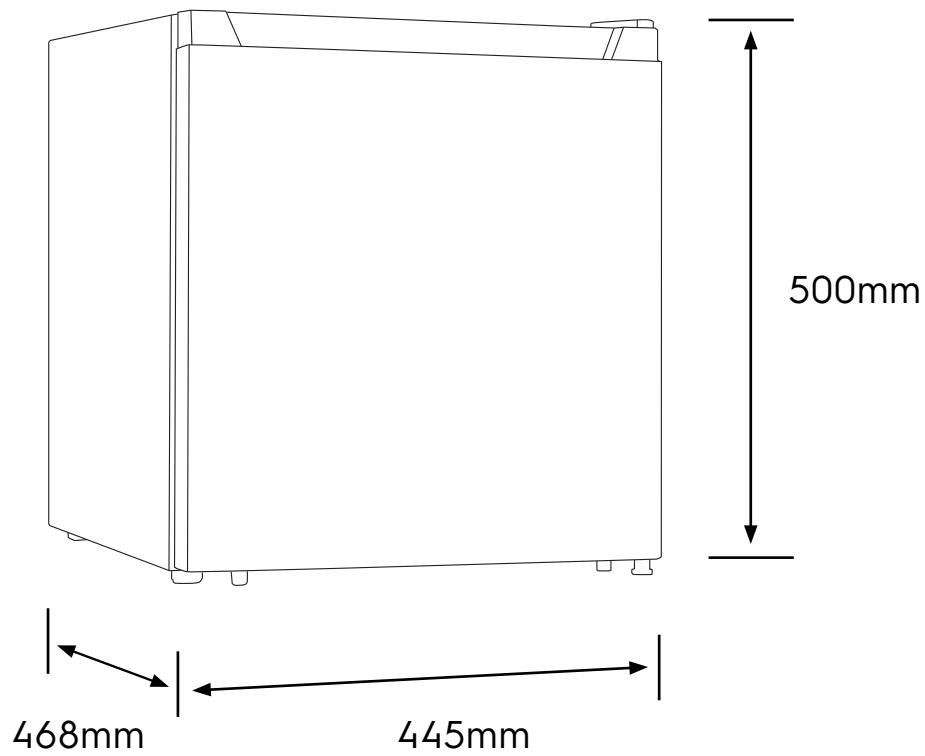

Dimension Guide

Mini Fridge

Model:
EUM0500AD

Please note! Dimensions to be used as a guide only. All customers MUST refer to the user manual supplied with the product for detailed installation instructions.

© 2021 Electrolux S.E.A PTE. LTD. E_DIM_EUM0500AD_Oct21