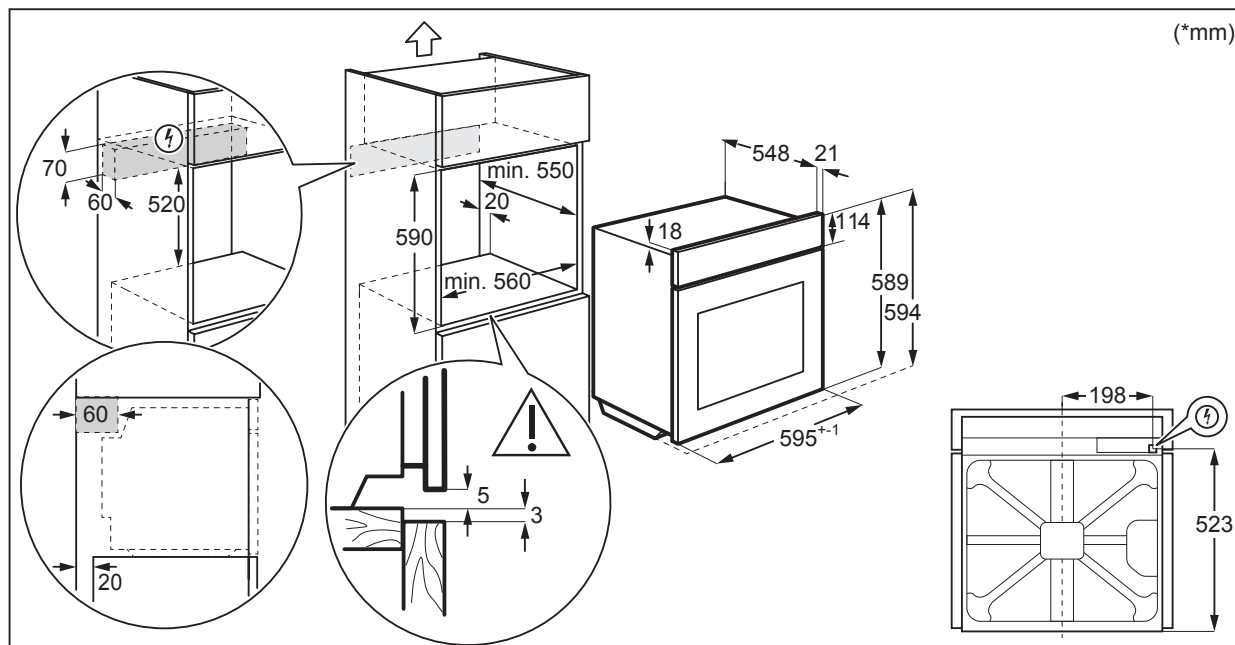

Dimension Guide

Built-in Oven

Model:
KOAAS31X

Wall Mount

Underbench

Please note! Dimensions to be used as a guide only. All customers MUST refer to the user manual supplied with the product for detailed installation instructions.
KOAAS31X_Dim_Apr21