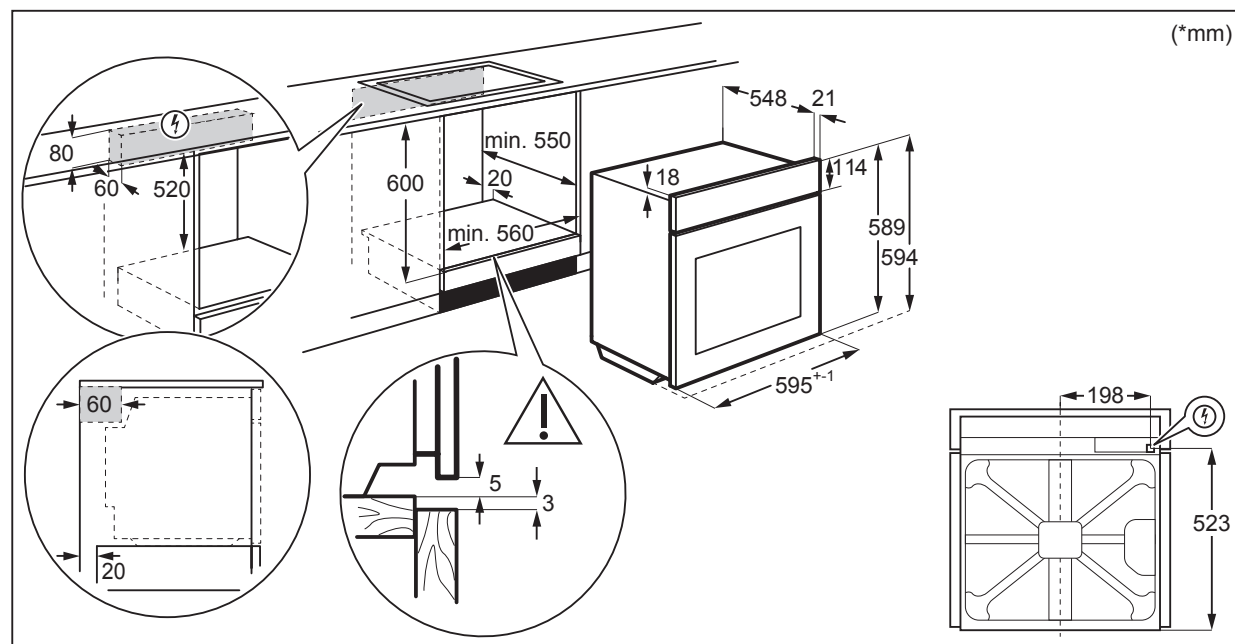

Dimension Guide

Built-in Oven

Model:
KOAAS31X

Wall Mount

Underbench

Please note! Dimensions to be used as a guide only. All customers MUST refer to the user manual supplied with the product for detailed installation instructions.
KOAAS31X_Dim_Apr21