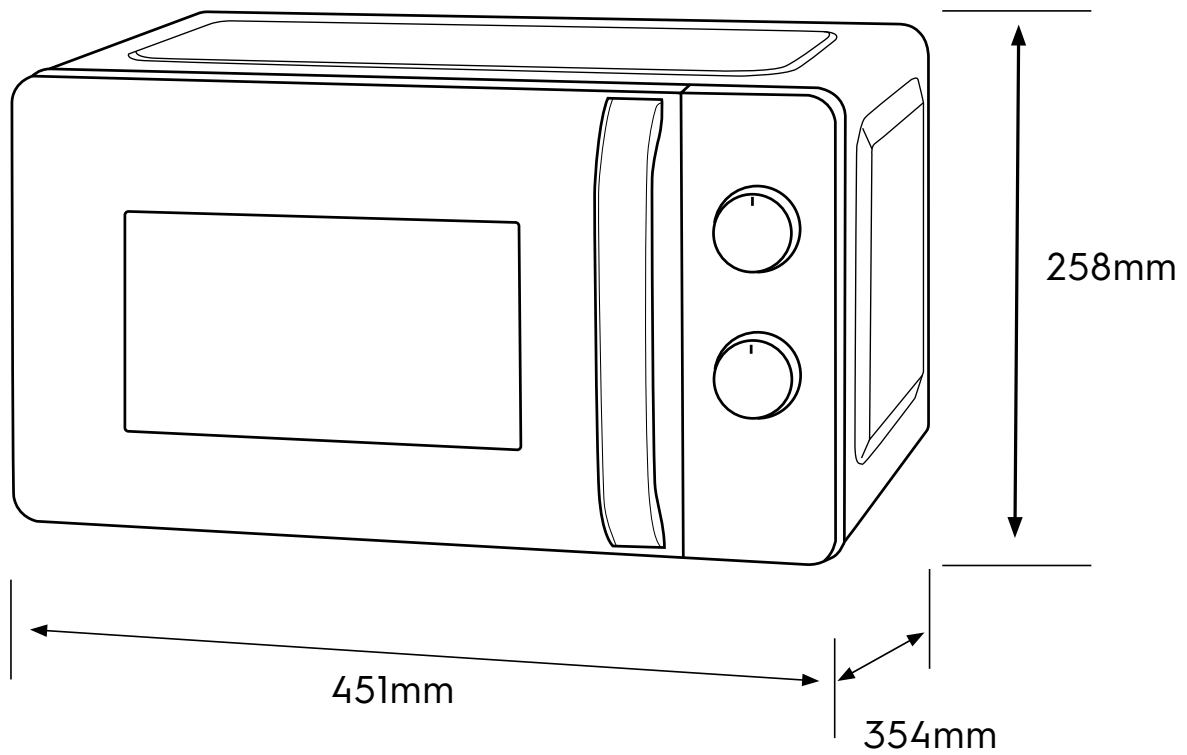

Dimension Guide

Freestanding Microwave

Model:
EMG20K38GB

Dimensions

	width	height	depth
Product (mm)	451	258	354

Please note! Dimensions to be used as a guide only. All customers MUST refer to the user manual supplied with the product for detailed installation instructions.