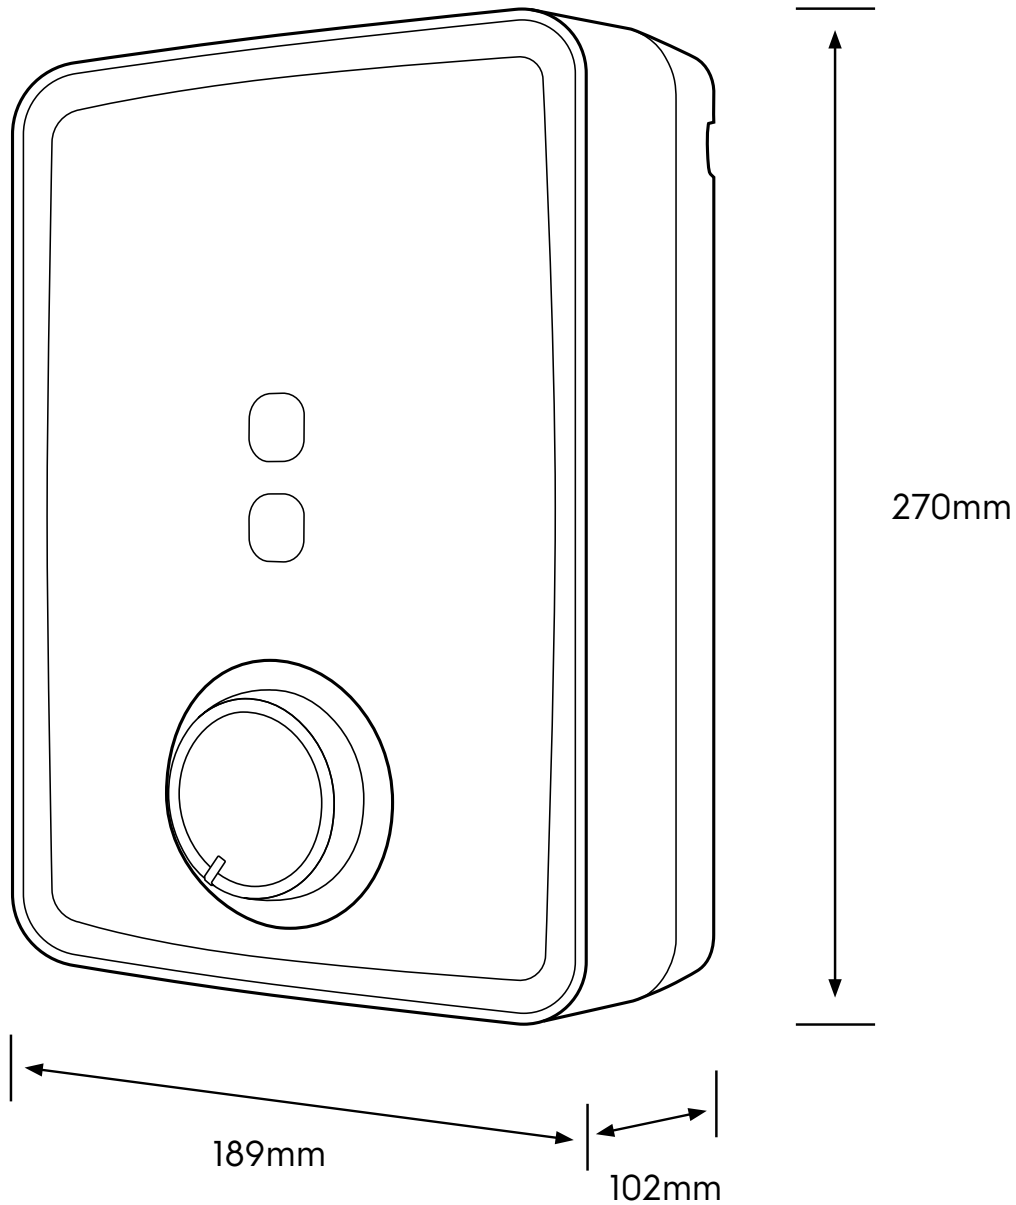

Dimension Guide

Electric instant water heater

Model:
EWE451PX-DWX5

Please note! Dimensions to be used as a guide only. All customers MUST refer to the user manual supplied with the product for detailed installation instructions.

© 2022 Electrolux S.E.A PTE. LTD. E_DIM_ EWE451PX-DWX5_Mar22