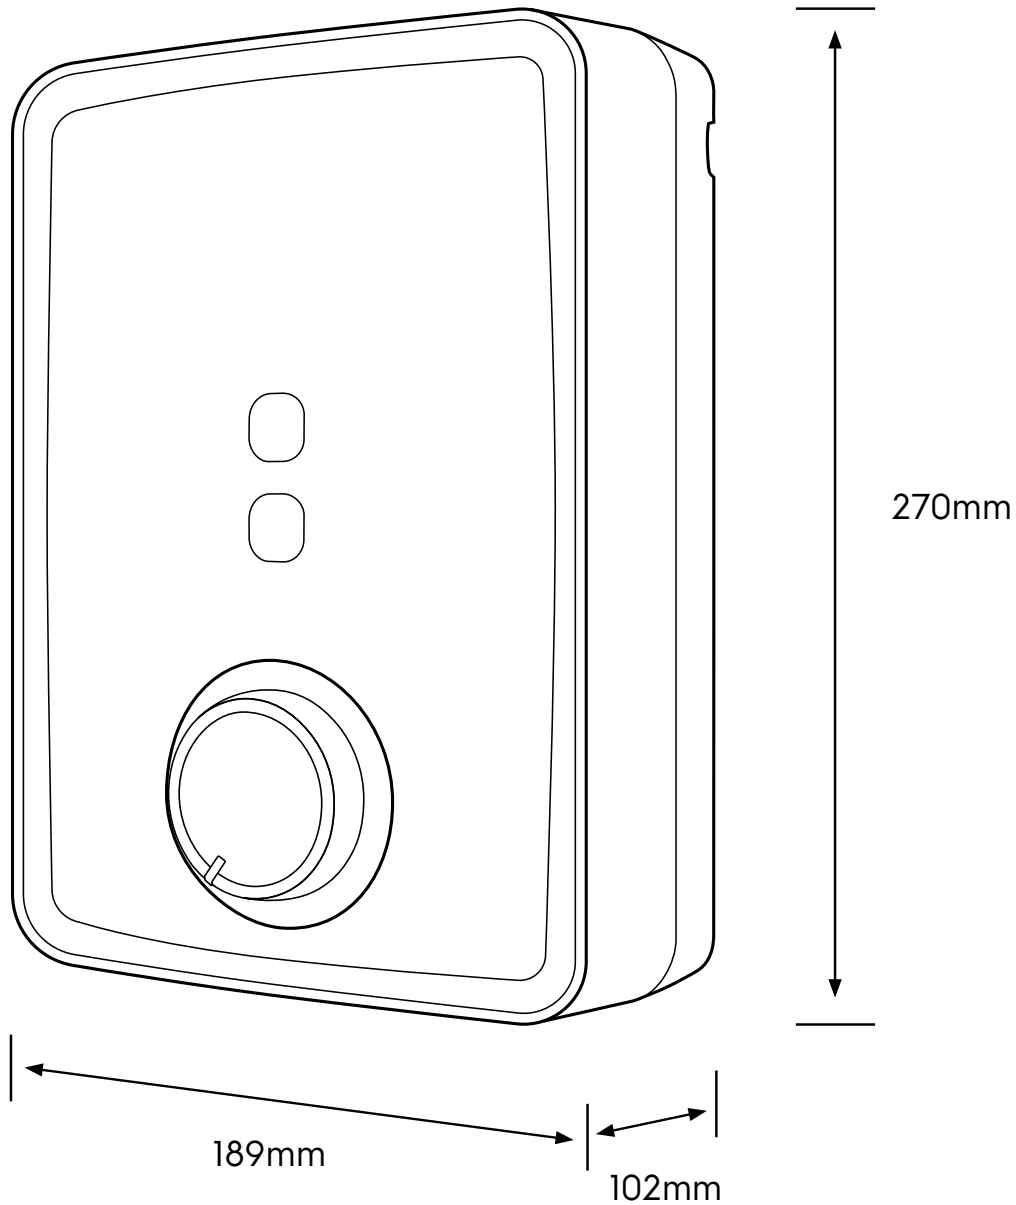

Dimension Guide

Electric instant water heater

Model:
EWE351PX-DWX5

Dimensions

	width	height	depth
Product (mm)	189	270	102

Please note! Dimensions to be used as a guide only. All customers MUST refer to the user manual supplied with the product for detailed installation instructions.