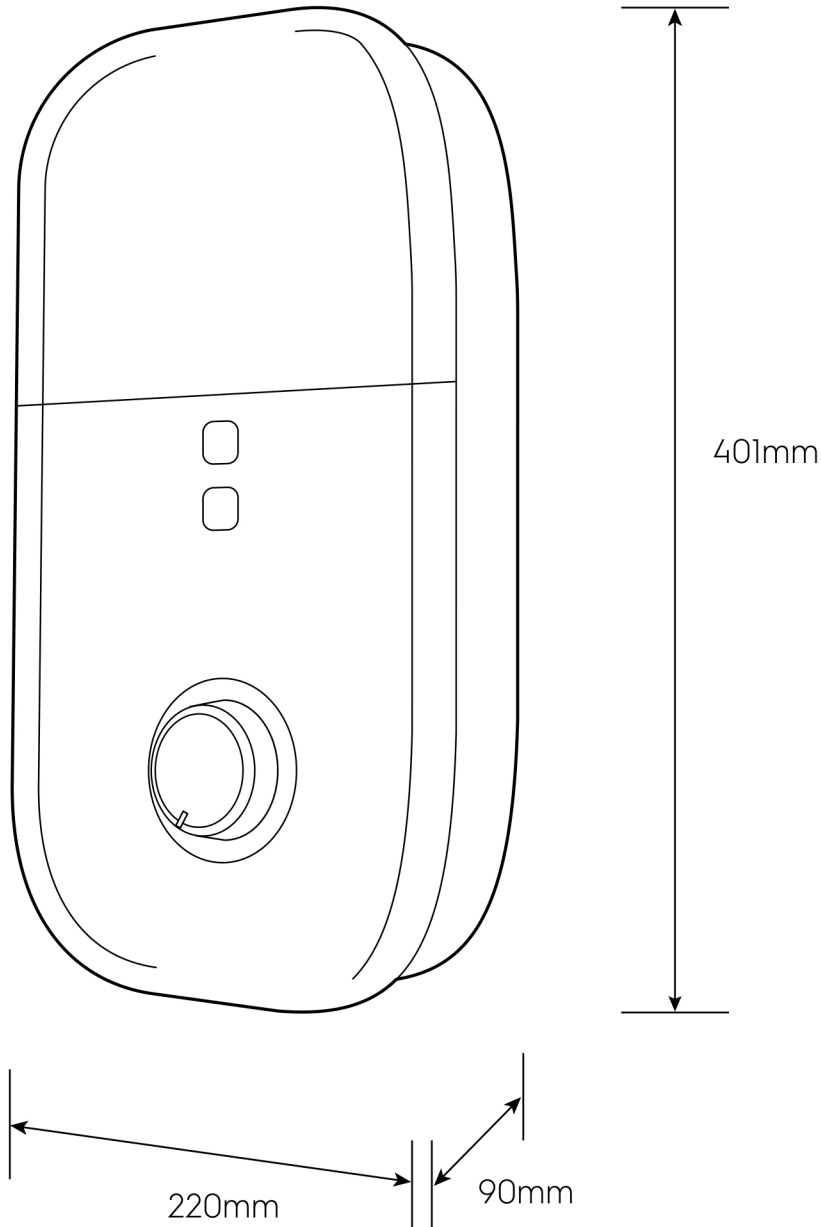

Dimension Guide

Electric Instant Water Heater

Model:
EWE351KX-DWB6

Dimensions			
	width	height	depth
Product (mm)	220	401	90

Please note! Dimensions to be used as a guide only. All customers MUST refer to the user manual supplied with the product for detailed installation instructions.
© 2021 Electrolux S.E.A PTE. LTD. E_DIM_EWE351KX-DWB6_Jun21