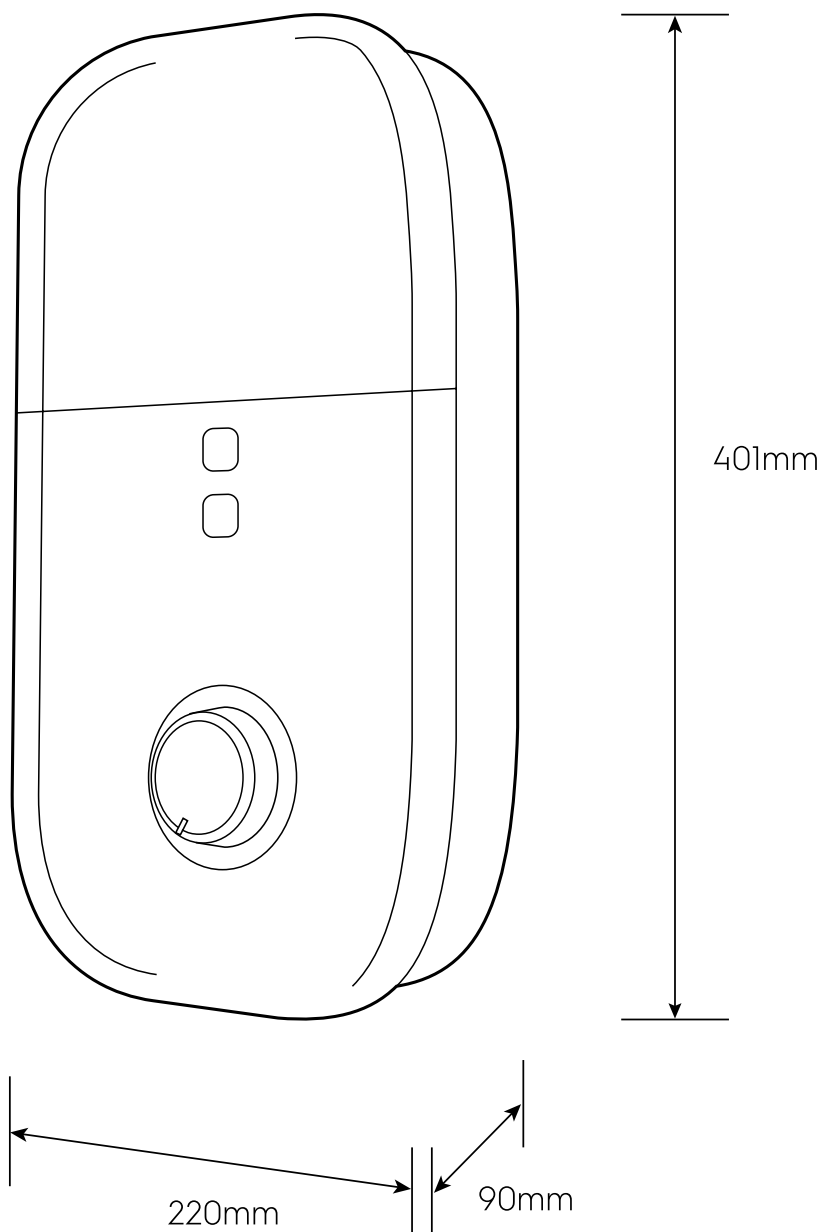

Dimension Guide

Electric Instant Water Heater

Model:
EWE601LX1DPX2

| Dimensions | | | |
|--------------|-------|--------|-------|
| | width | height | depth |
| Product (mm) | 220 | 401 | 90 |

Please note! Dimensions to be used as a guide only. All customers MUST refer to the user manual supplied with the product for detailed installation instructions.
© 2021 Electrolux S.E.A PTE. LTD. E_DIM_EWE601LX1DPX2_Jun21