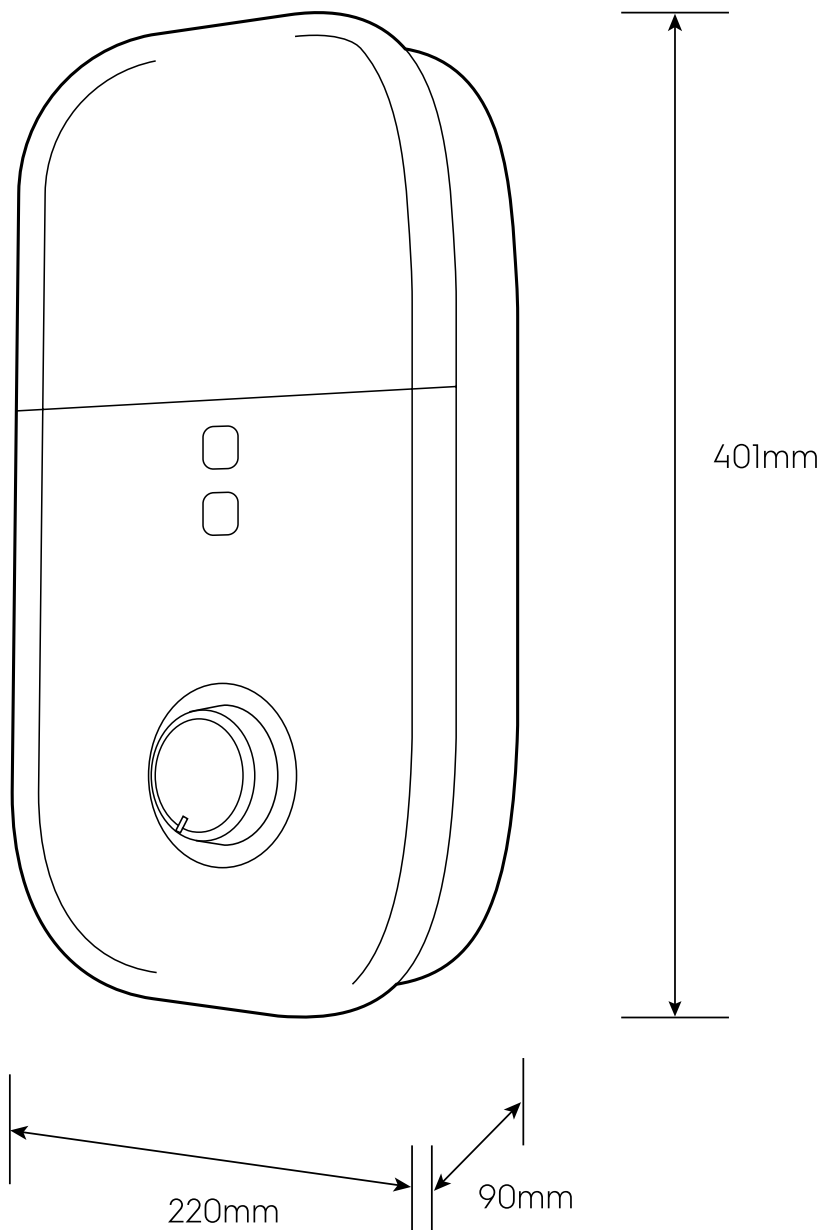

Dimension Guide

Electric Instant Water Heater

Model:
EWE601LX1DIX1

Dimensions			
	width	height	depth
Product (mm)	220	401	90

Please note! Dimensions to be used as a guide only. All customers MUST refer to the user manual supplied with the product for detailed installation instructions.
© 2021 Electrolux S.E.A PTE. LTD. E_DIM_EWE601LX1DIX1_Jun21