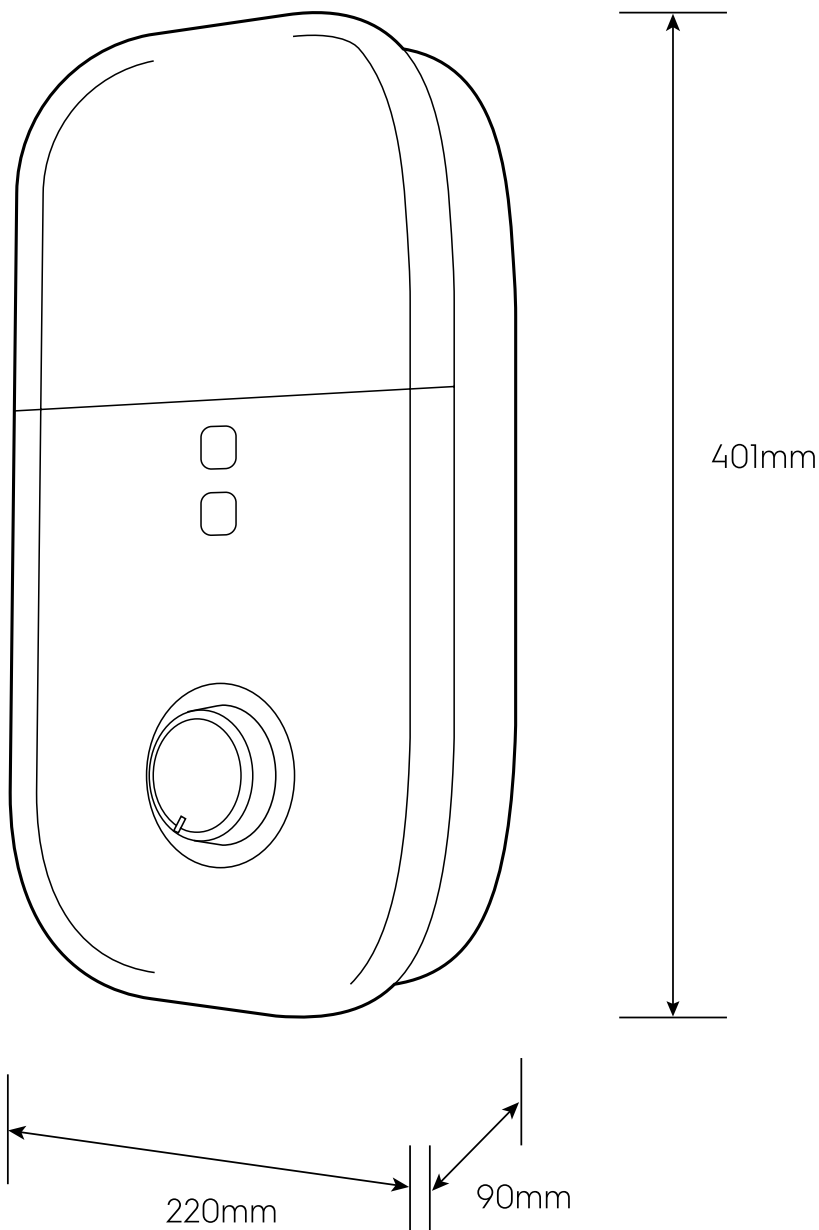

Dimension Guide

Electric Instant Water Heater

Model:
EWE481LX1DPX2

Dimensions			
	width	height	depth
Product (mm)	220	401	90

Please note! Dimensions to be used as a guide only. All customers MUST refer to the user manual supplied with the product for detailed installation instructions.