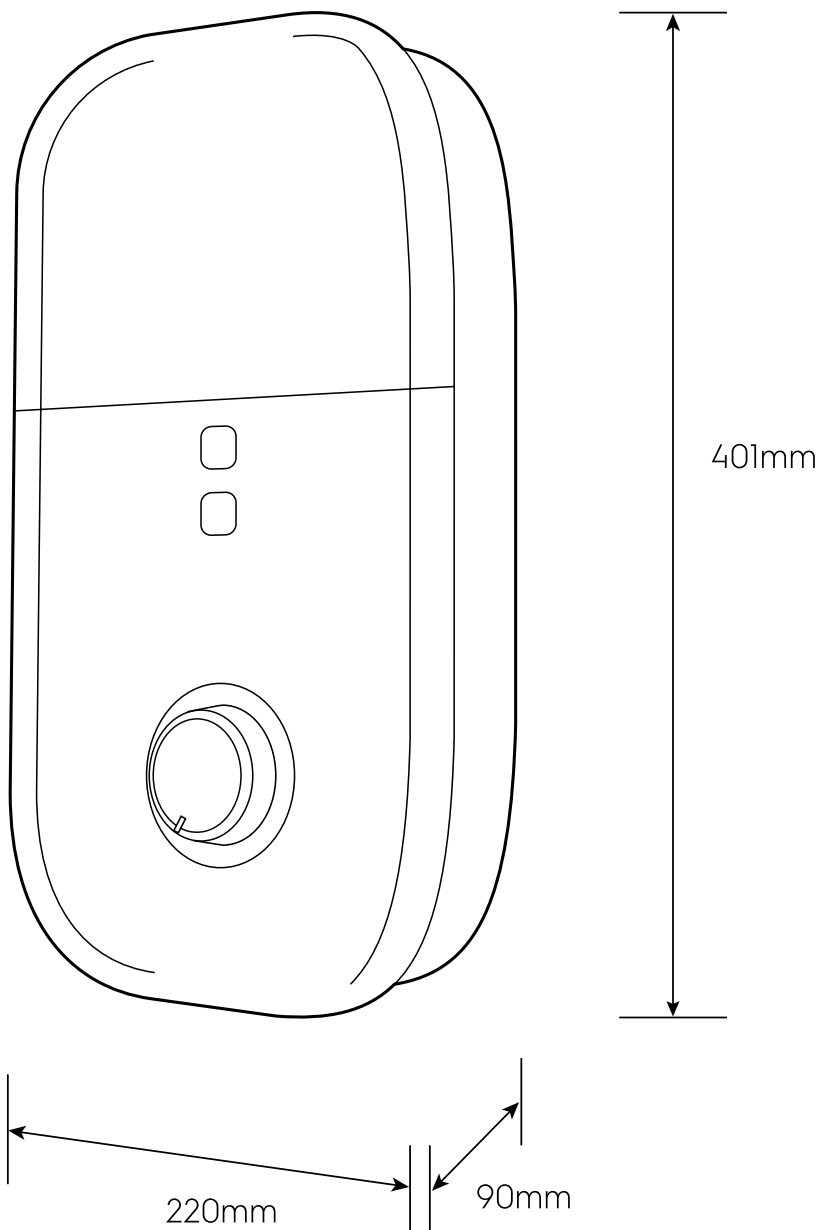

Dimension Guide

Electric Instant Water Heater

Model:
EWE481LX-DAX2

Dimensions			
	width	height	depth
Product (mm)	220	401	90

Please note! Dimensions to be used as a guide only. All customers MUST refer to the user manual supplied with the product for detailed installation instructions.
© 2021 Electrolux S.E.A PTE. LTD. E_DIM_EWE481LX-DAX2_Jun21