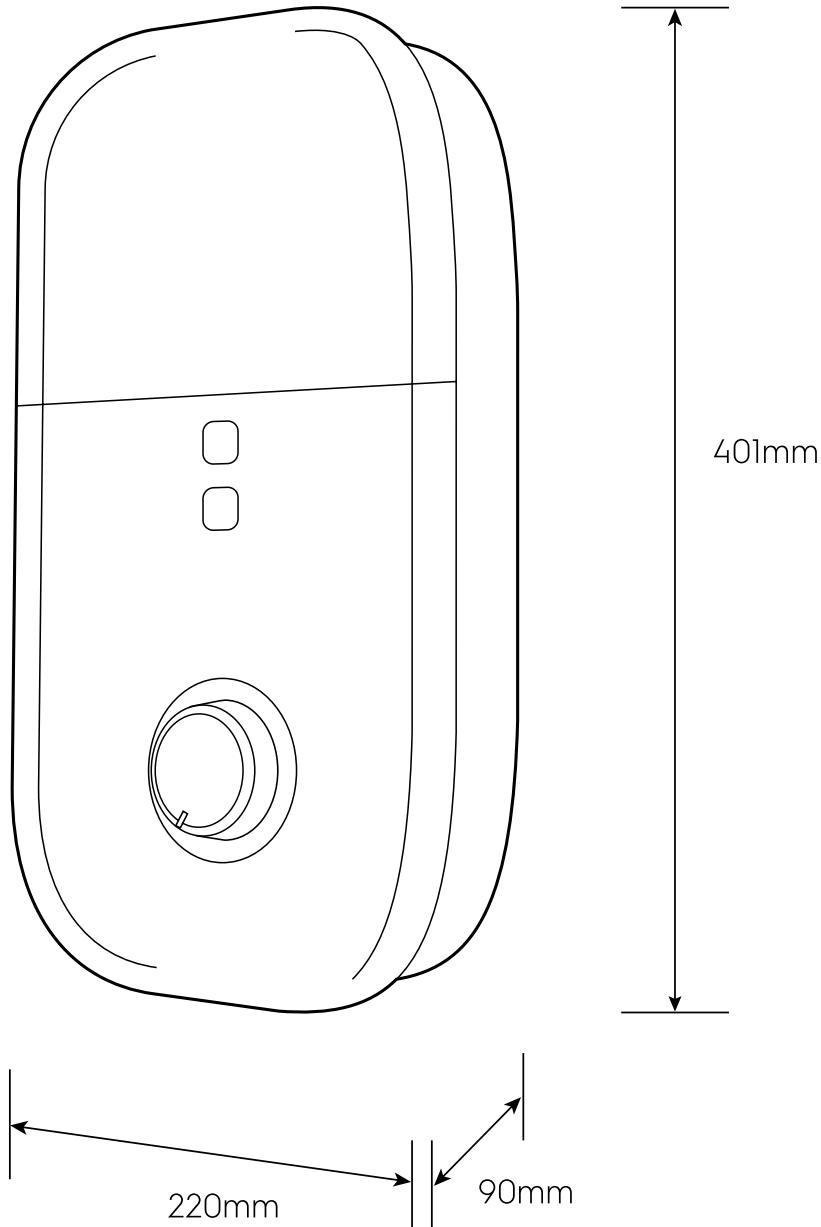

Dimension Guide

Electric Instant Water Heater

Model:
EWE481KX-DWG6

Dimensions			
	width	height	depth
Product (mm)	220	401	90

Please note! Dimensions to be used as a guide only. All customers MUST refer to the user manual supplied with the product for detailed installation instructions.
© 2021 Electrolux S.E.A PTE. LTD. E_DIM_EWE481KX-DWG6_Jun21