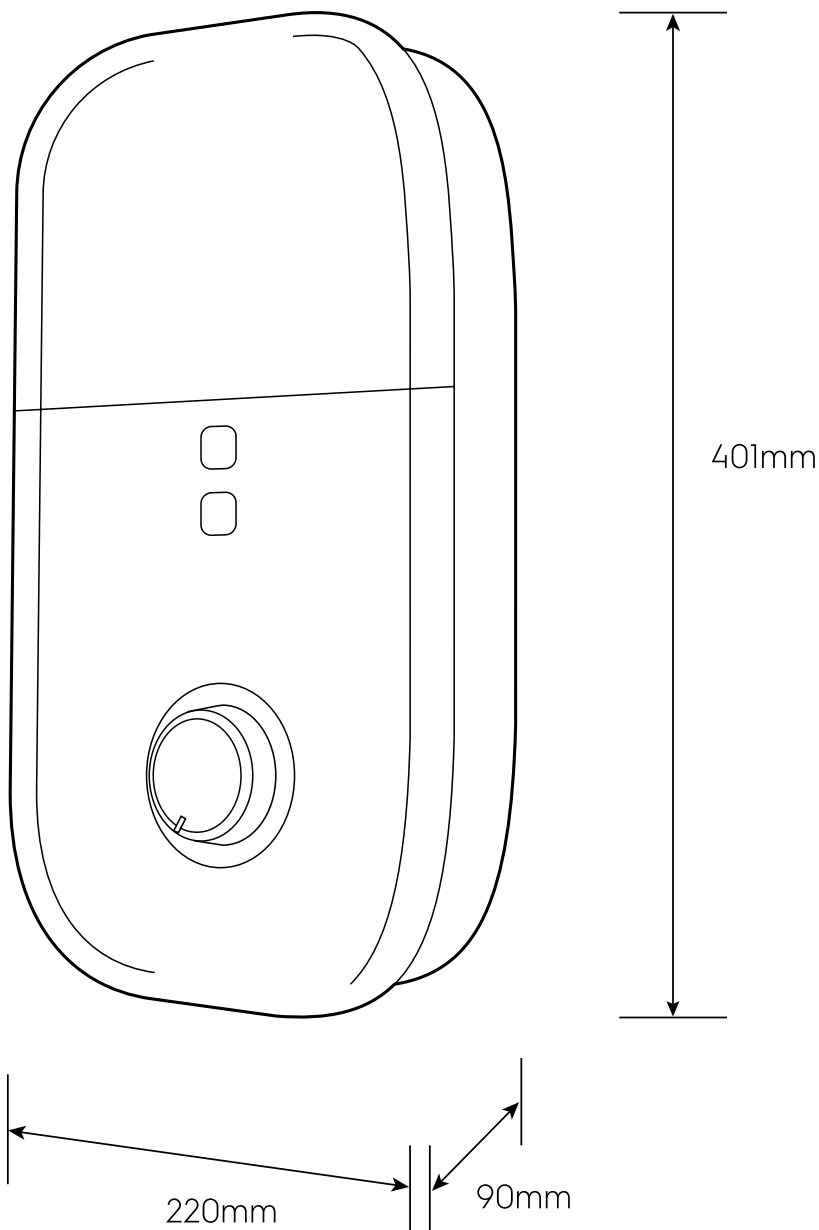

Dimension Guide

Electric Instant Water Heater

Model:
EWE451KX-DWB6

Dimensions			
	width	height	depth
Product (mm)	220	401	90

Please note! Dimensions to be used as a guide only. All customers MUST refer to the user manual supplied with the product for detailed installation instructions.