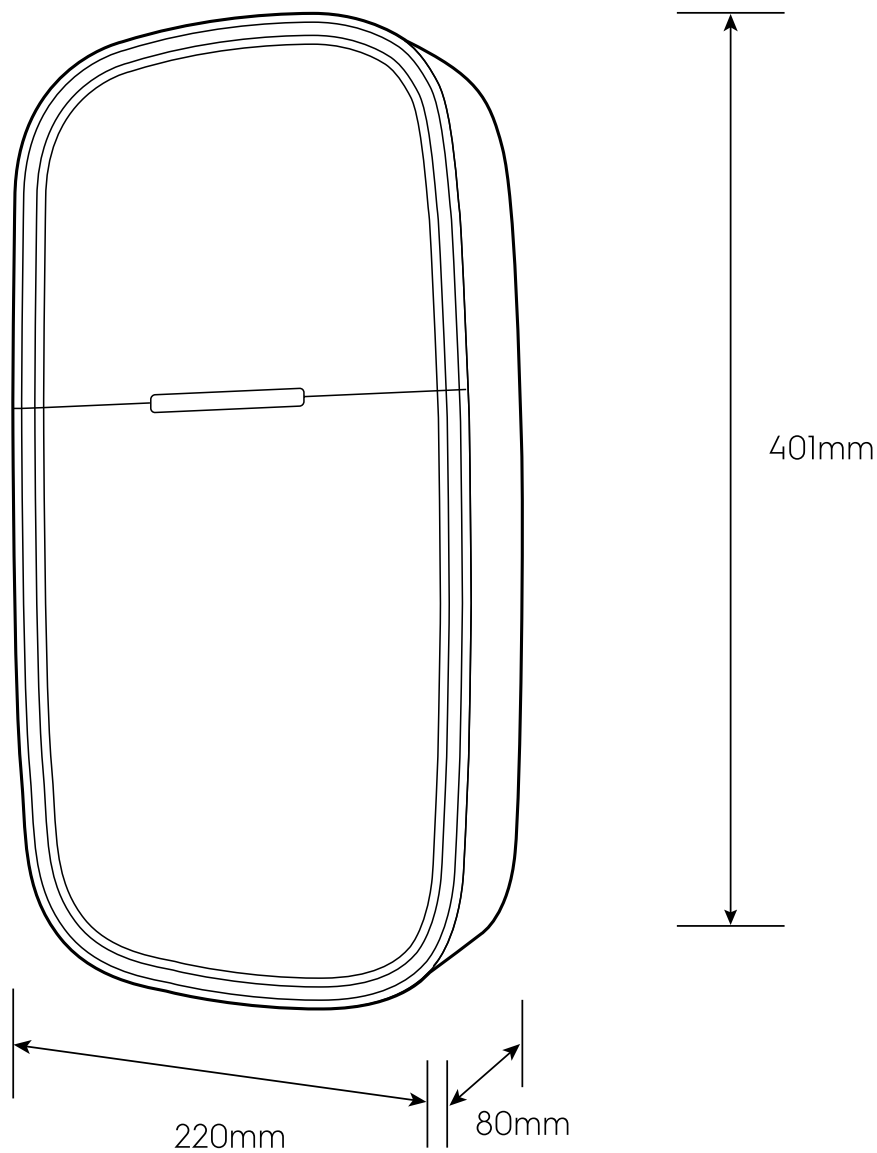

Dimension Guide

Electric Instant Water Heater

Model:
EWE381MX1DST2

Dimensions			
	width	height	depth
Product (mm)	220	401	80

Please note! Dimensions to be used as a guide only. All customers MUST refer to the user manual supplied with the product for detailed installation instructions.
© 2021 Electrolux S.E.A PTE. LTD. E_DIM_EWE381MX1DST2_Jun21