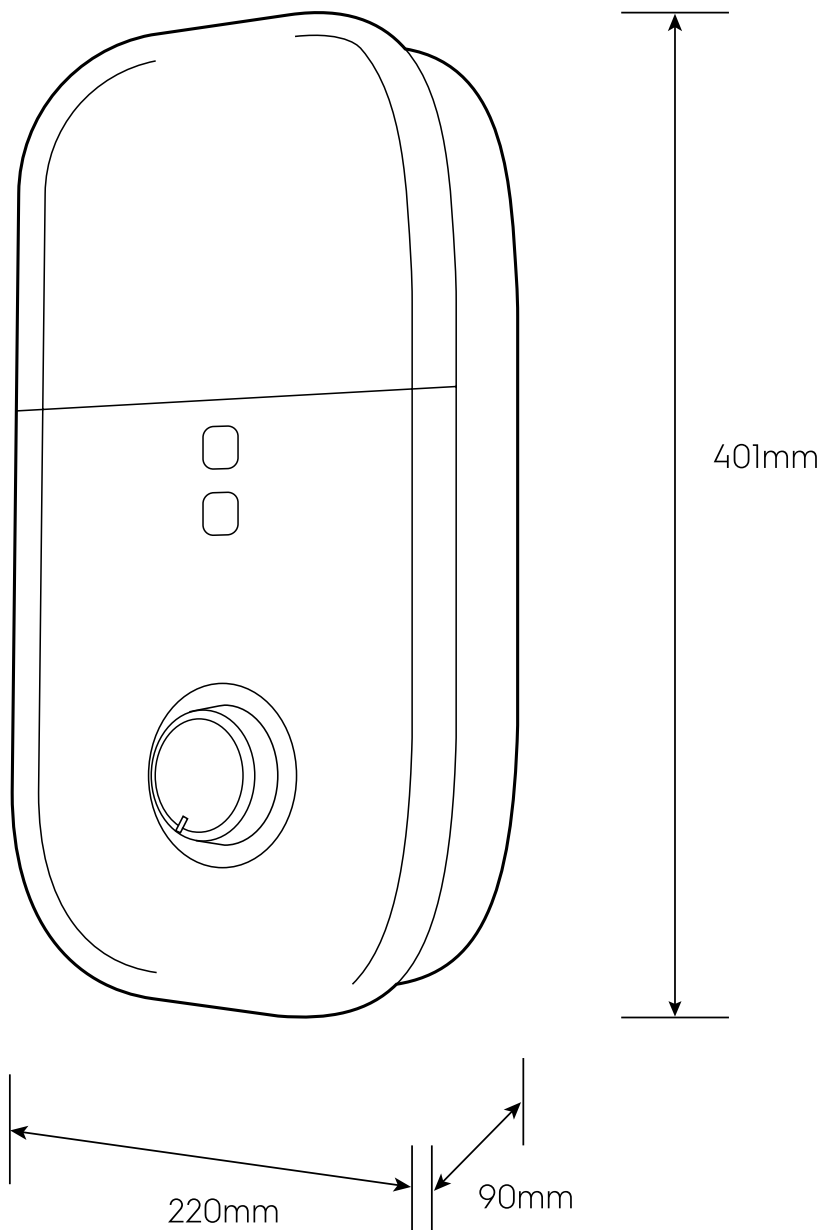

# Dimension Guide

## Electric Instant Water Heater

**Model:**  
EWE381LX1DPX2

Dimensions			
	width	height	depth
Product (mm)	220	401	90

**Please note!** Dimensions to be used as a guide only. All customers MUST refer to the user manual supplied with the product for detailed installation instructions.  
© 2021 Electrolux S.E.A PTE. LTD. E\_DIM\_EWE381LX1DPX2\_Jun21