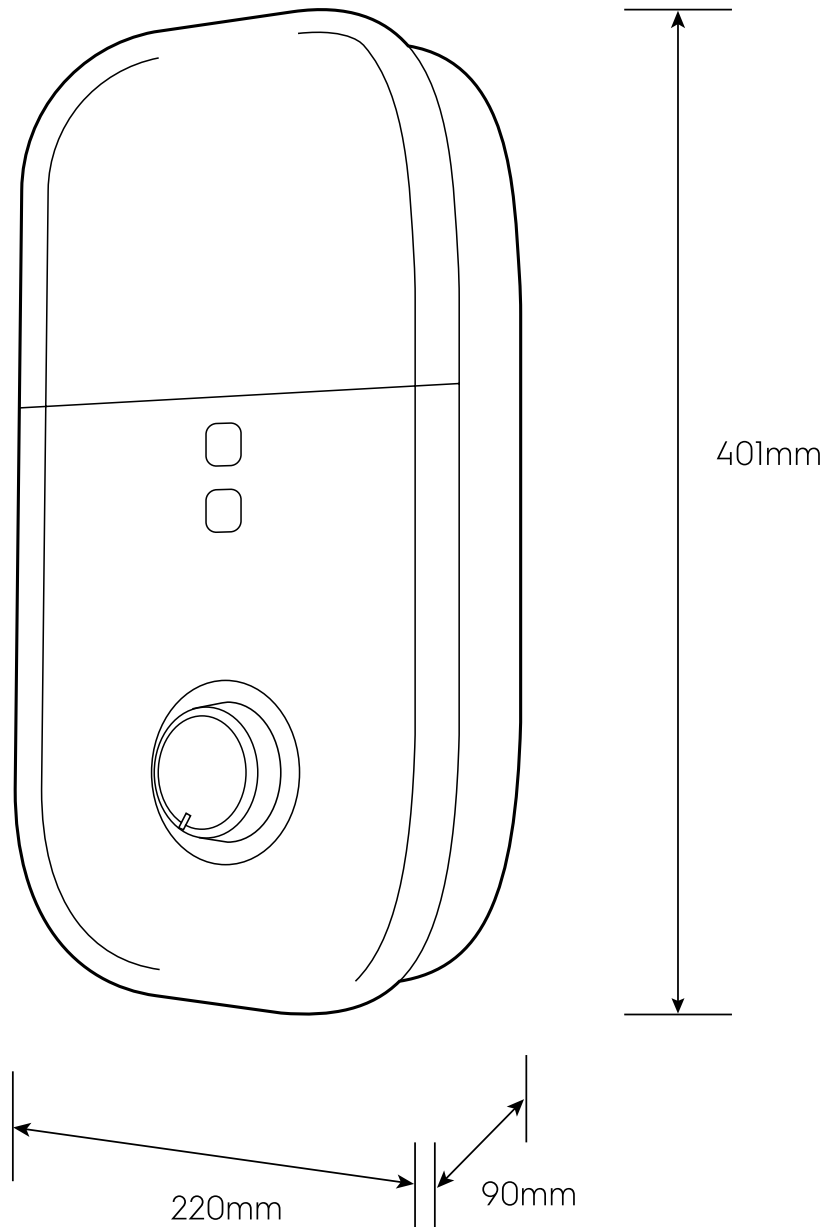

Dimension Guide

Electric Instant Water Heater

Model:
EWE381LX-DAX2

Dimensions			
	width	height	depth
Product (mm)	220	401	90

Please note! Dimensions to be used as a guide only. All customers MUST refer to the user manual supplied with the product for detailed installation instructions.
© 2021 Electrolux S.E.A PTE. LTD. E_DIM_EWE381LX-DAX2_Jun21