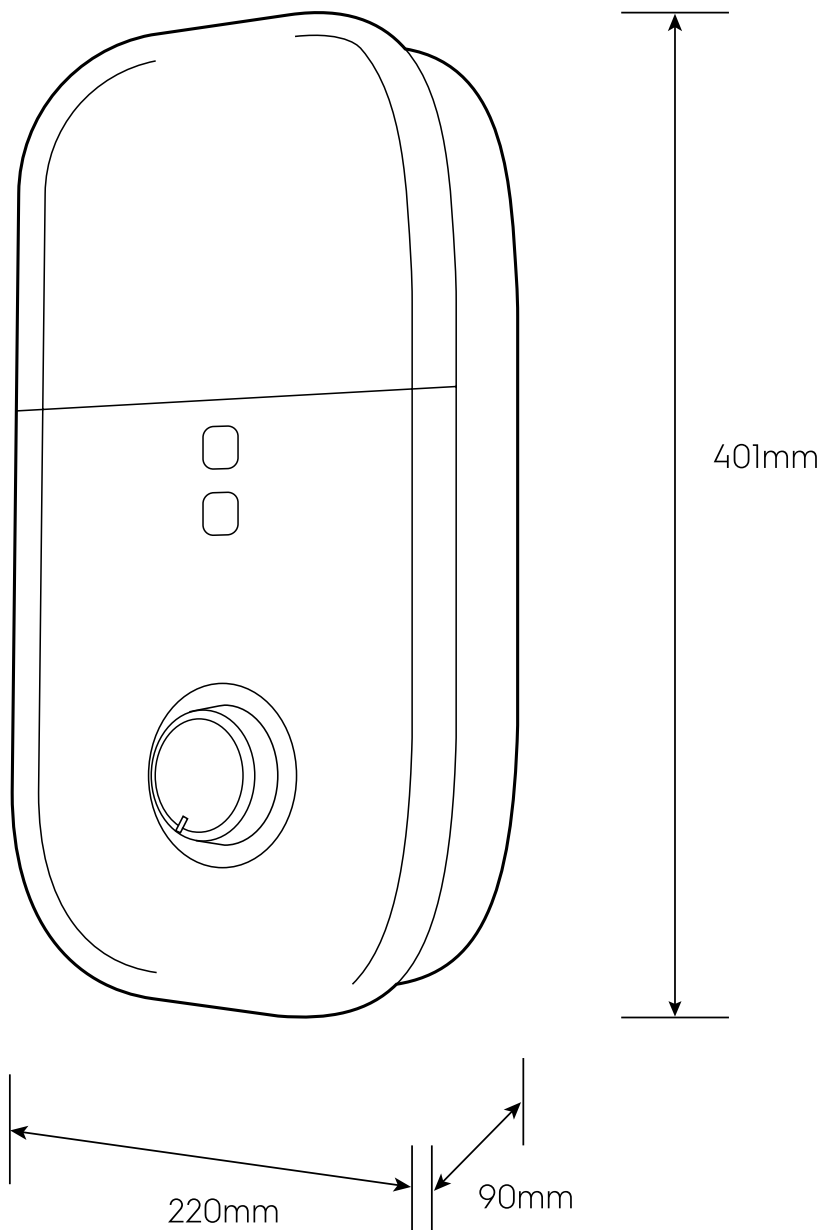

Dimension Guide

Electric Instant Water Heater

Model:
EWE381KX-DWG6

Dimensions			
	width	height	depth
Product (mm)	220	401	90

Please note! Dimensions to be used as a guide only. All customers MUST refer to the user manual supplied with the product for detailed installation instructions.
© 2021 Electrolux S.E.A PTE. LTD. E_DIM_EWE381KX-DWG6_Jun21