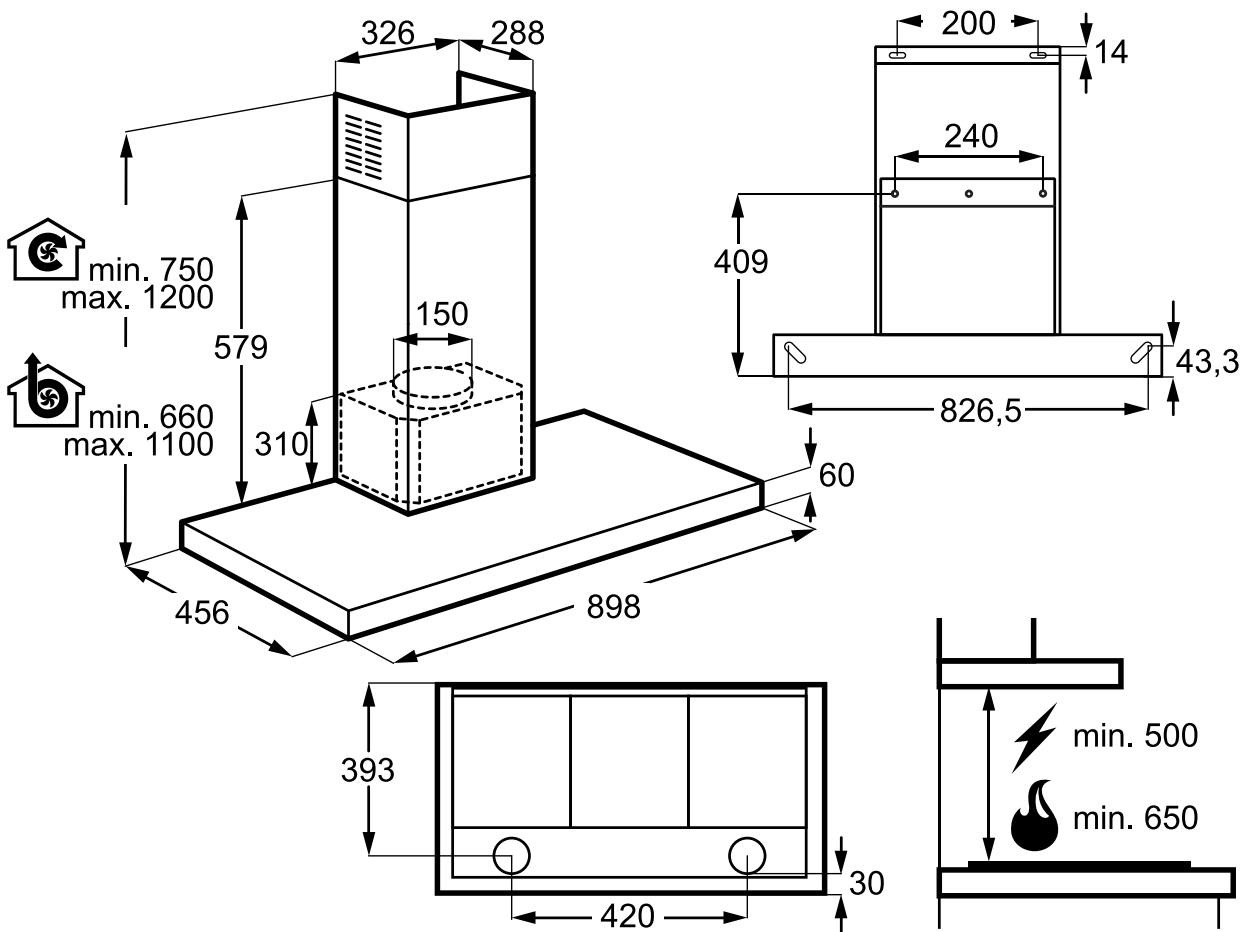

# Dimension Guide

### Dimensions

	width	height	depth
Product (mm)	898	1200	456

**Please note!** Dimensions to be used as a guide only. All customers MUST refer to the user manual supplied with the product for detailed installation instructions.