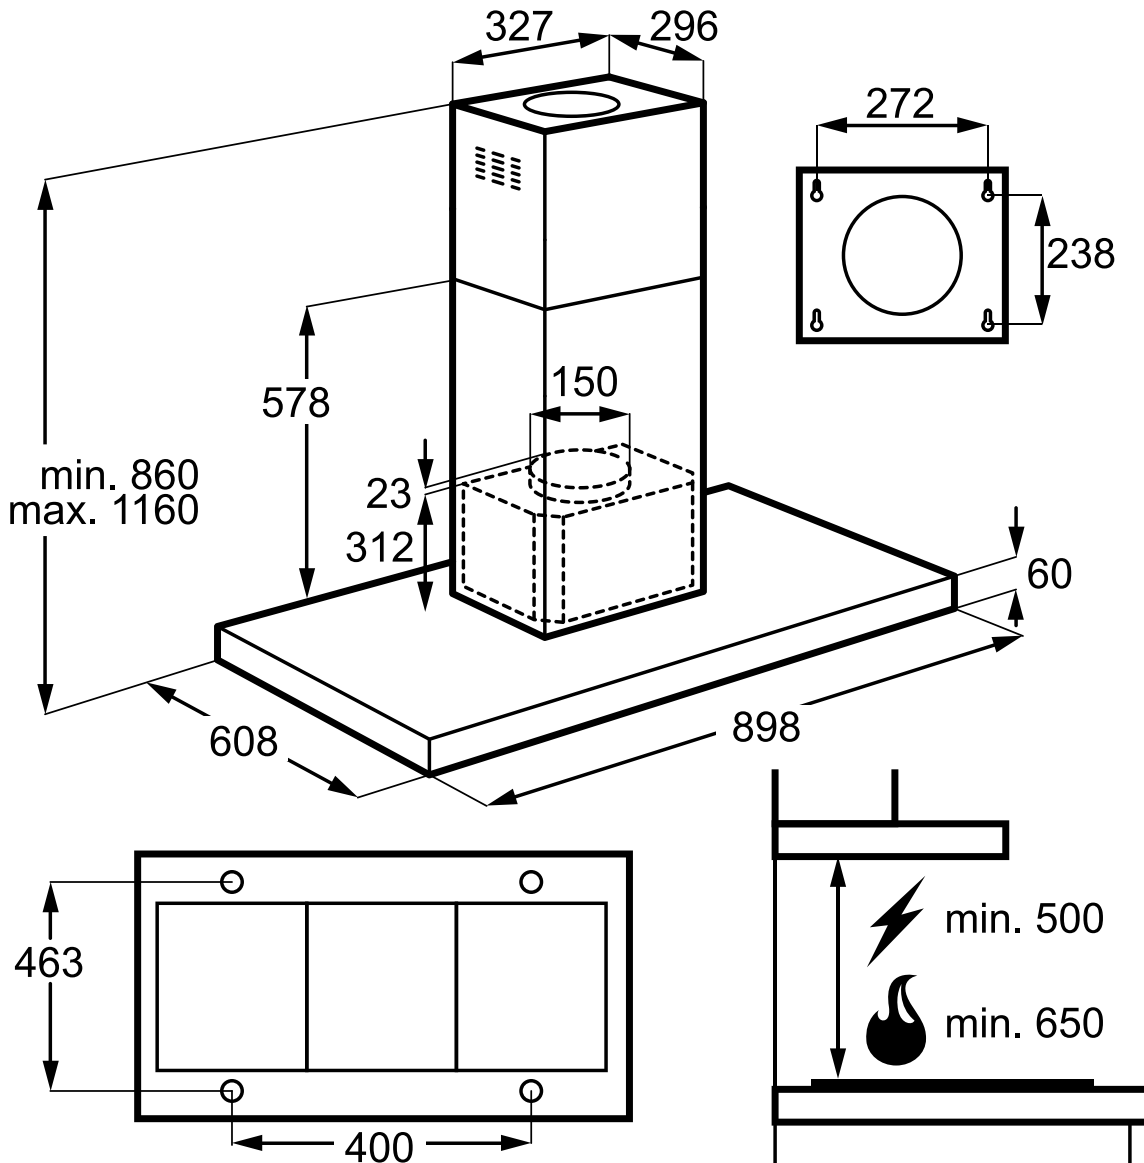

Dimension Guide

Hood

Model:
KFIB19X

Dimensions

	width	height	depth
Product (mm)	898	1160	608

Please note! Dimensions to be used as a guide only. All customers MUST refer to the user manual supplied with the product for detailed installation instructions.
© 2021 Electrolux S.E.A PTE. LTD. E_DIM_KFIB19X_Oct21