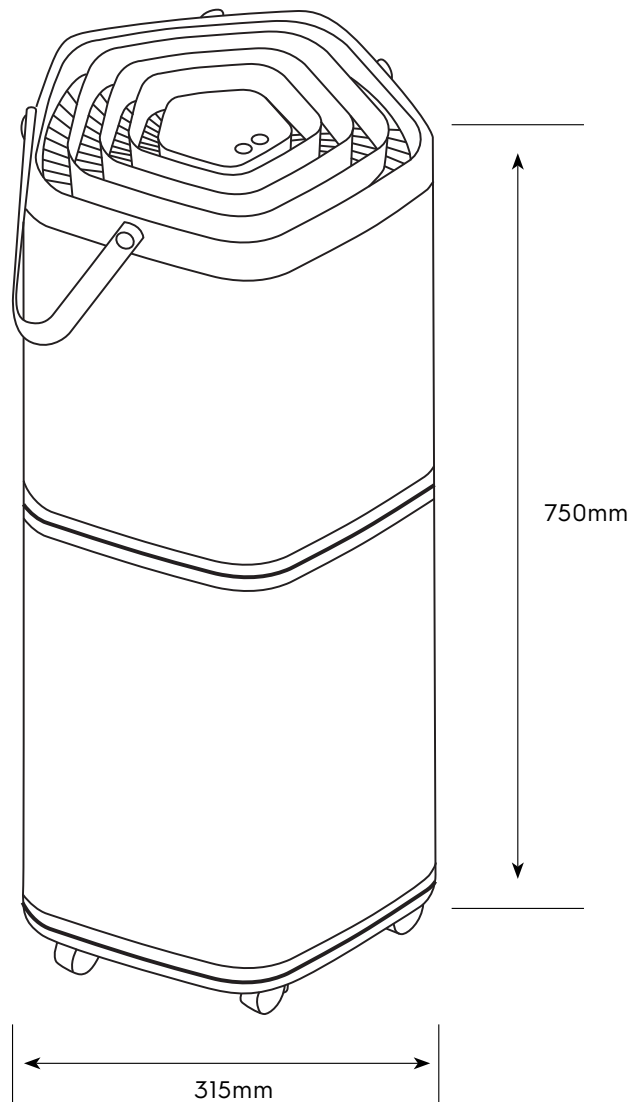

Dimension Guide

Air-purifier

Model:

PA91-606GY

Please note! Dimensions to be used as a guide only. All customers MUST refer to the user manual supplied with the product for detailed installation instructions.

© 2021 Electrolux S.E.A PTE. LTD. E_DIM_PA91-606GY_Oct21