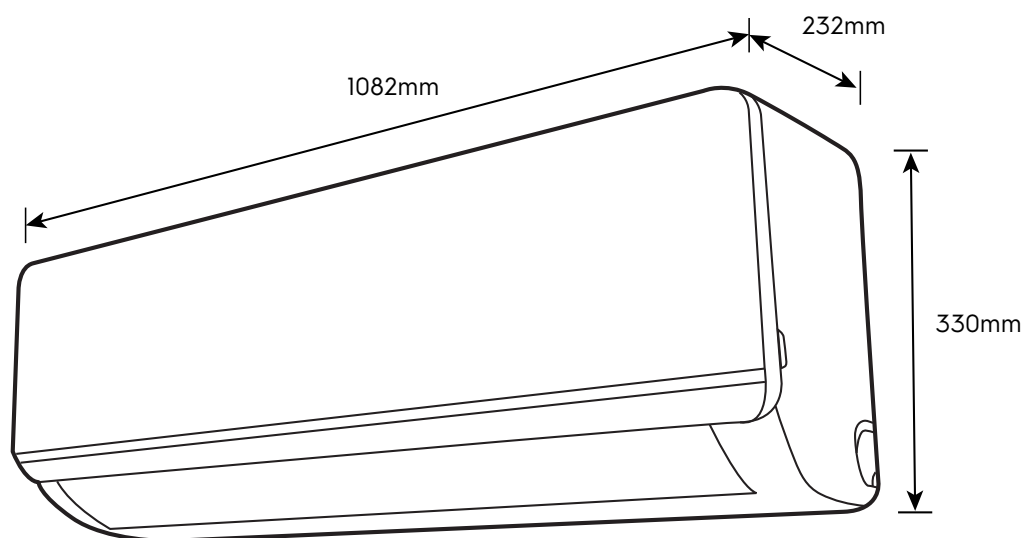

Dimension Guide

Inverter Air Conditioner

Model:
ESV24CRS-B1

Dimensions			
	width	height	depth
Product (mm)	1082	330	232

Please note! Dimensions to be used as a guide only. All customers MUST refer to the user manual supplied with the product for detailed installation instructions.
© 2022 Electrolux S.E.A PTE. LTD. E_DIM_ESV24CRS-B1_Feb22