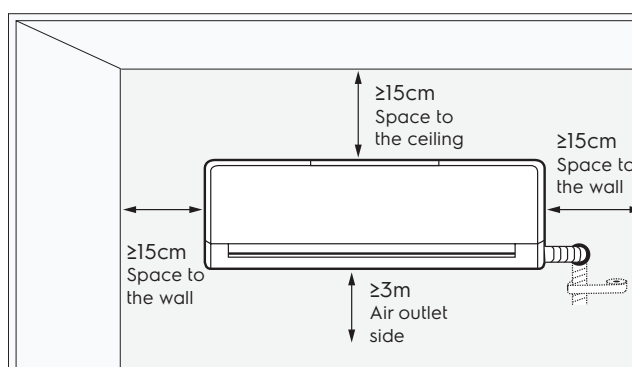

Dimension Guide

Inverter Air Conditioner

Model:
ESV24CRS-B1

Dimensions			
	width	height	depth
Product (mm)	1082	330	232

Please note! Dimensions to be used as a guide only. All customers MUST refer to the user manual supplied with the product for detailed installation instructions.
© 2022 Electrolux S.E.A PTE. LTD. E_DIM_ESV24CRS-B1_Feb22