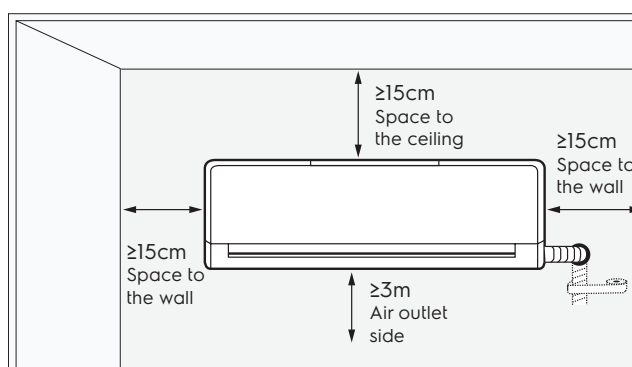

# Dimension Guide

## Inverter Air Conditioner

**Model:**  
ESV24CRR-B5

Dimensions			
	width	height	depth
Product (mm)	1082	330	232

**Please note!** Dimensions to be used as a guide only. All customers MUST refer to the user manual supplied with the product for detailed installation instructions.  
© 2022 Electrolux S.E.A PTE. LTD. E\_DIM\_ESV24CRR-B5\_Feb22