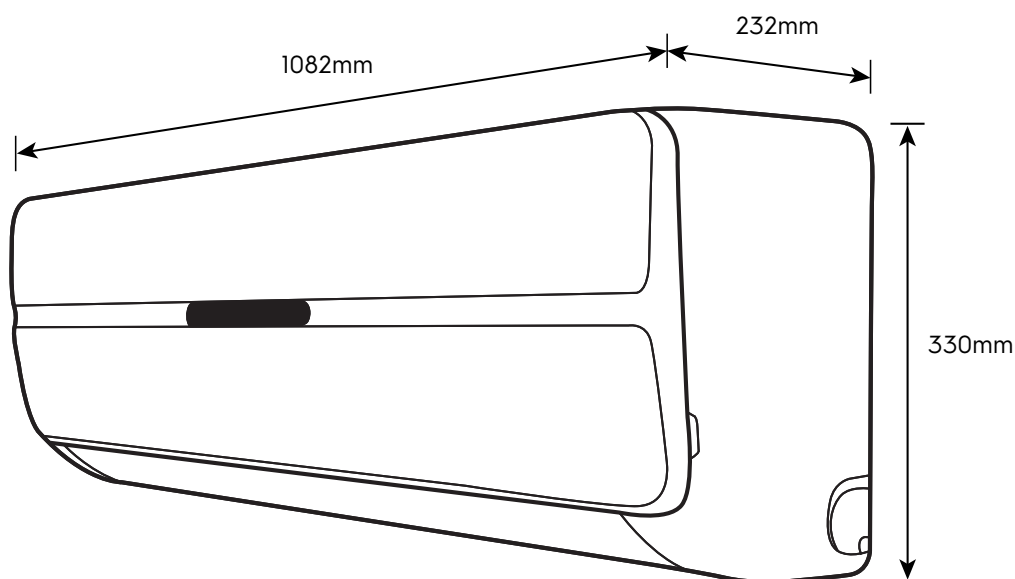

# Dimension Guide

## Inverter Air Conditioner

**Model:**  
ESV24CRR-B5

Dimensions			
	width	height	depth
Product (mm)	1082	330	232

**Please note!** Dimensions to be used as a guide only. All customers MUST refer to the user manual supplied with the product for detailed installation instructions.  
© 2022 Electrolux S.E.A PTE. LTD. E\_DIM\_ESV24CRR-B5\_Feb22