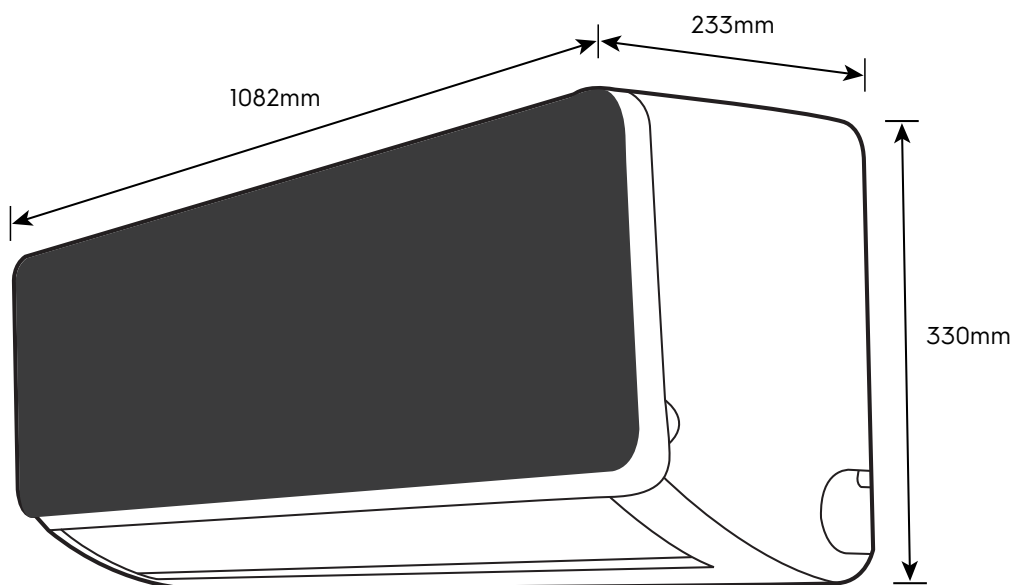

Dimension Guide

Inverter Air Conditioner

Model:
ESV18CRU-A1

Dimensions			
	width	height	depth
Product (mm)	1082	330	233

Please note! Dimensions to be used as a guide only. All customers MUST refer to the user manual supplied with the product for detailed installation instructions.
© 2022 Electrolux S.E.A PTE. LTD. E_DIM_ESV18CRU-A1_Feb22