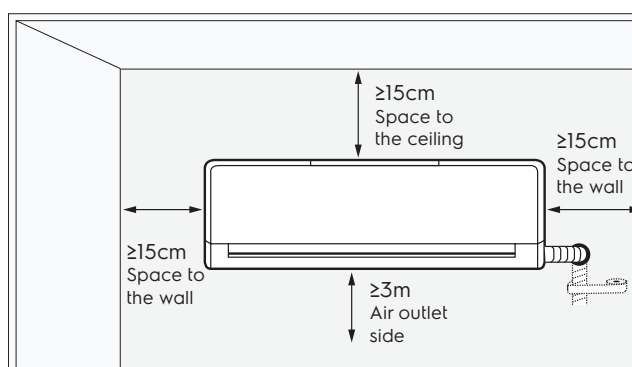

Dimension Guide

Inverter Air Conditioner

Model:
ESV18CRU-A1

Dimensions			
	width	height	depth
Product (mm)	1082	330	233

Please note! Dimensions to be used as a guide only. All customers MUST refer to the user manual supplied with the product for detailed installation instructions.
© 2022 Electrolux S.E.A PTE. LTD. E_DIM_ESV18CRU-A1_Feb22