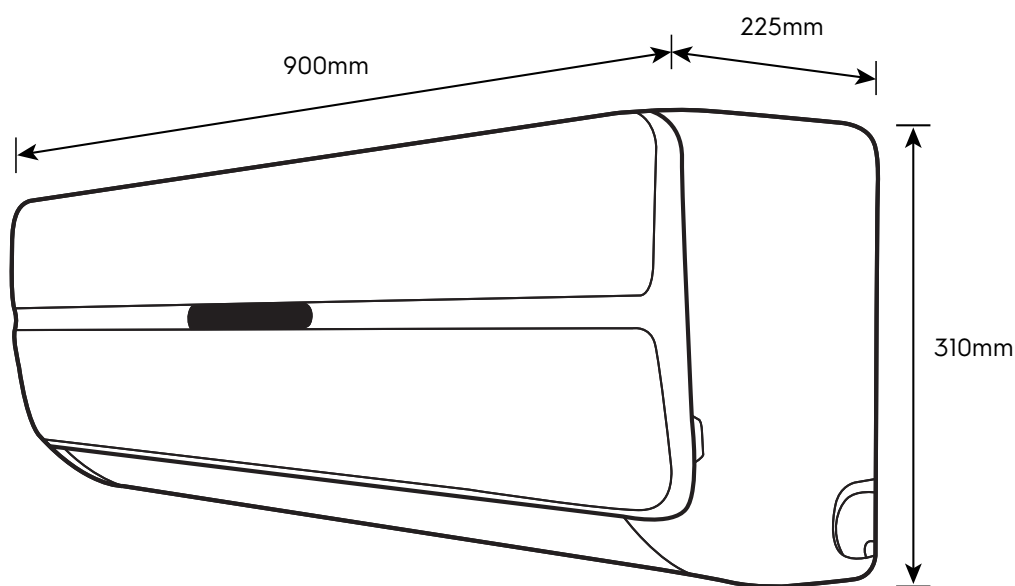

Dimension Guide

Inverter Air Conditioner

Model:
ESV18CRR-B5

Dimensions			
	width	height	depth
Product (mm)	900	310	225

Please note! Dimensions to be used as a guide only. All customers MUST refer to the user manual supplied with the product for detailed installation instructions.
© 2022 Electrolux S.E.A PTE. LTD. E_DIM_ESV18CRR-B5_Feb22