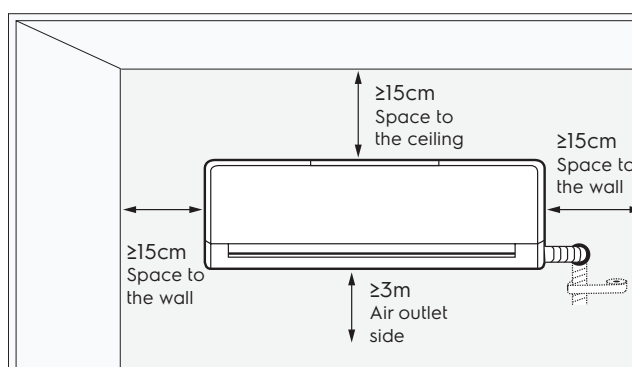

Dimension Guide

Inverter Air Conditioner

Model:
ESV18CRR-B5

Dimensions			
	width	height	depth
Product (mm)	900	310	225

Please note! Dimensions to be used as a guide only. All customers MUST refer to the user manual supplied with the product for detailed installation instructions.
© 2022 Electrolux S.E.A PTE. LTD. E_DIM_ESV18CRR-B5_Feb22