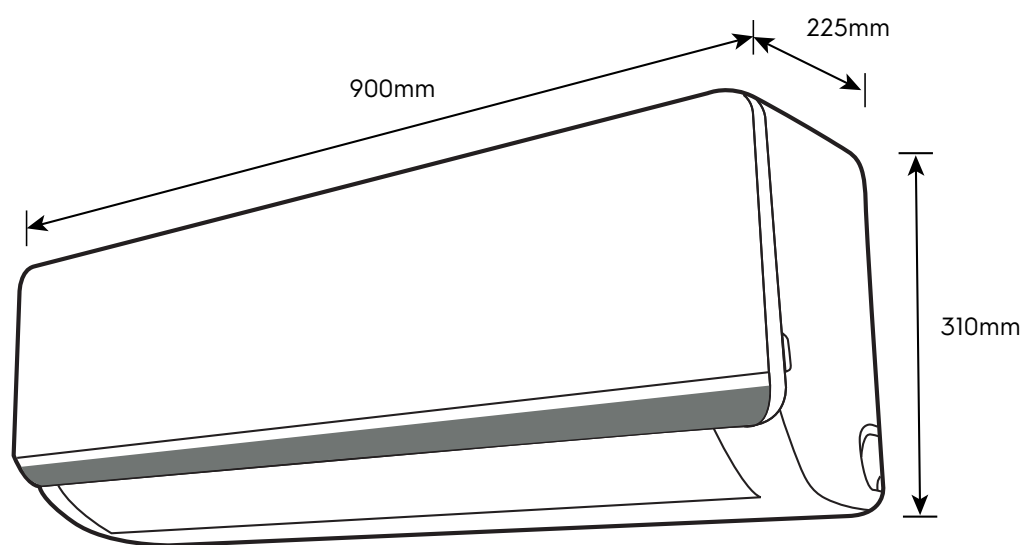

Dimension Guide

Inverter Air Conditioner

Model:
ESV18CRR-B4

Dimensions			
	width	height	depth
Product (mm)	900	310	225

Please note! Dimensions to be used as a guide only. All customers MUST refer to the user manual supplied with the product for detailed installation instructions.
© 2022 Electrolux S.E.A PTE. LTD. E_DIM_ESV18CRR-B4_Feb22