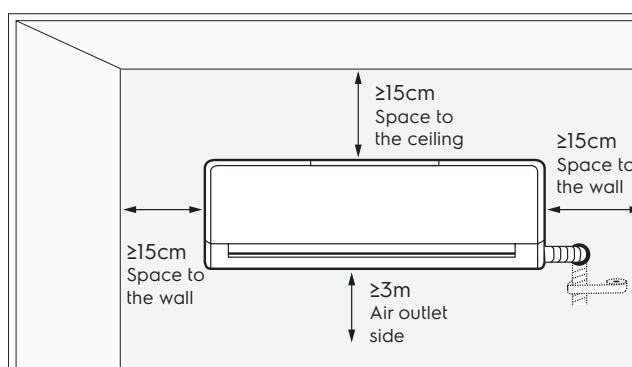

Dimension Guide

Inverter Air Conditioner

Model:
ESV18CRR-B4

Dimensions			
	width	height	depth
Product (mm)	900	310	225

Please note! Dimensions to be used as a guide only. All customers MUST refer to the user manual supplied with the product for detailed installation instructions.
© 2022 Electrolux S.E.A PTE. LTD. E_DIM_ESV18CRR-B4_Feb22