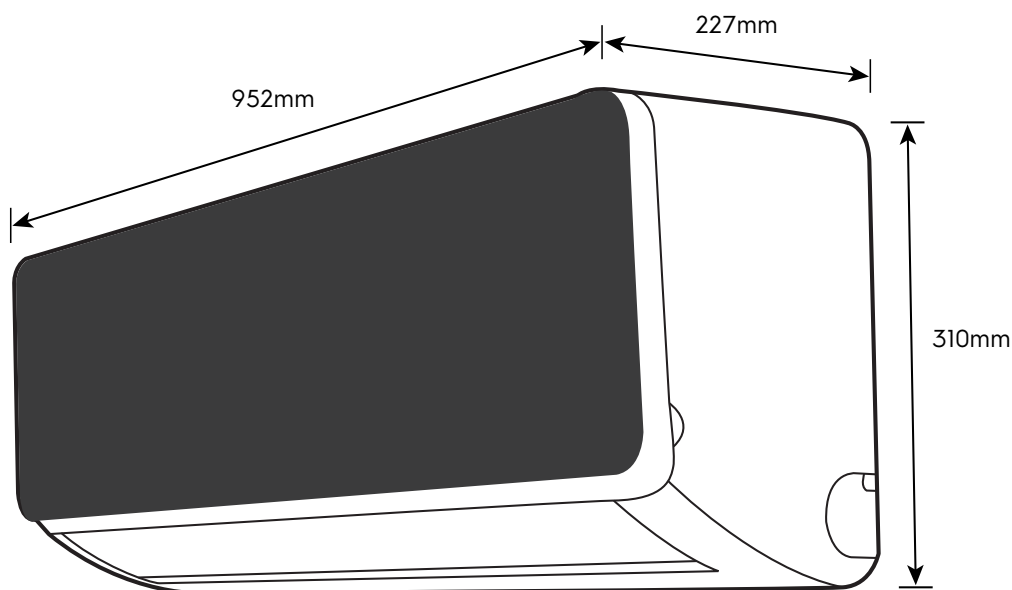

Dimension Guide

Inverter Air Conditioner

Model:
ESV12CRU-A1

| Dimensions | | | |
|--------------|-------|--------|-------|
| | width | height | depth |
| Product (mm) | 952 | 310 | 227 |

Please note! Dimensions to be used as a guide only. All customers MUST refer to the user manual supplied with the product for detailed installation instructions.
© 2022 Electrolux S.E.A PTE. LTD. E_DIM_ESV12CRU-A1_Feb22