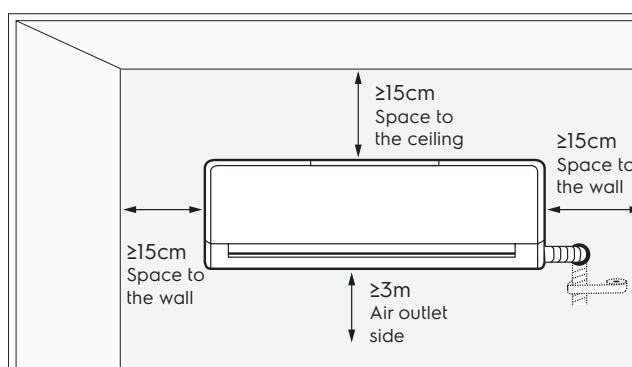

Dimension Guide

Inverter Air Conditioner

Model:
ESV12CRU-A1

| Dimensions | | | |
|--------------|-------|--------|-------|
| | width | height | depth |
| Product (mm) | 952 | 310 | 227 |

Please note! Dimensions to be used as a guide only. All customers MUST refer to the user manual supplied with the product for detailed installation instructions.
© 2022 Electrolux S.E.A PTE. LTD. E_DIM_ESV12CRU-A1_Feb22