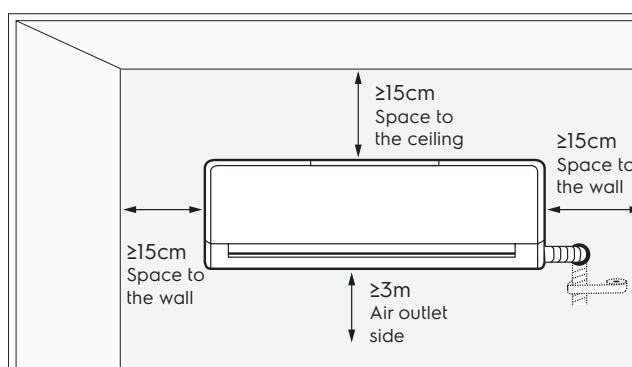

Dimension Guide

Inverter Air Conditioner

Model:
ESV12CRS-B1

Dimensions			
	width	height	depth
Product (mm)	837	296	205

Please note! Dimensions to be used as a guide only. All customers MUST refer to the user manual supplied with the product for detailed installation instructions.
© 2022 Electrolux S.E.A PTE. LTD. E_DIM_ESV12CRS-B1_Feb22