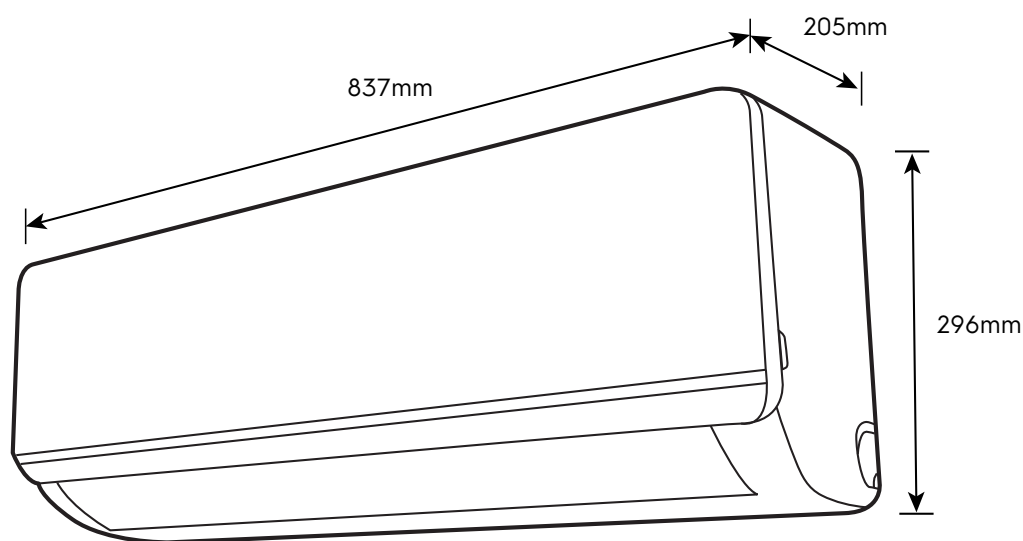

Dimension Guide

Inverter Air Conditioner

Model:
ESV12CRS-B1

Dimensions			
	width	height	depth
Product (mm)	837	296	205

Please note! Dimensions to be used as a guide only. All customers MUST refer to the user manual supplied with the product for detailed installation instructions.
© 2022 Electrolux S.E.A PTE. LTD. E_DIM_ESV12CRS-B1_Feb22