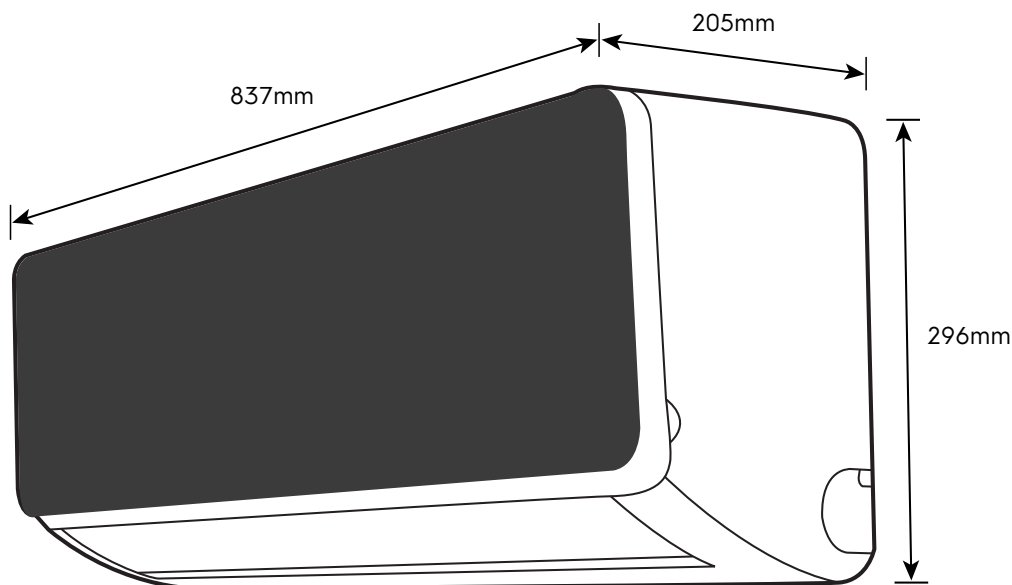

Dimension Guide

Inverter Air Conditioner

Model:
ESV09CRU-A1

Dimensions			
	width	height	depth
Product (mm)	837	296	205

Please note! Dimensions to be used as a guide only. All customers MUST refer to the user manual supplied with the product for detailed installation instructions.
© 2022 Electrolux S.E.A PTE. LTD. E_DIM_ESV09CRU-A1_Feb22