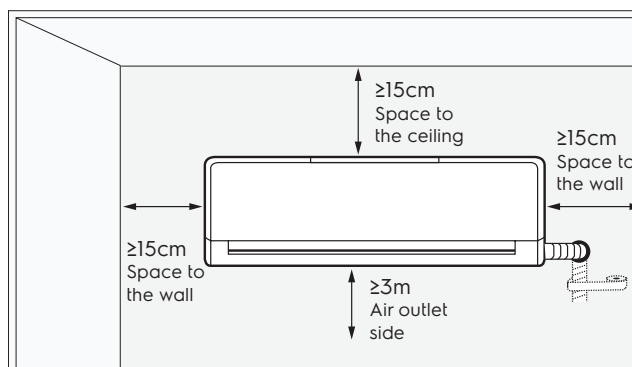

Dimension Guide

Inverter Air Conditioner

Model:
ESV09CRU-A1

Dimensions			
	width	height	depth
Product (mm)	837	296	205

Please note! Dimensions to be used as a guide only. All customers MUST refer to the user manual supplied with the product for detailed installation instructions.
© 2022 Electrolux S.E.A PTE. LTD. E_DIM_ESV09CRU-A1_Feb22