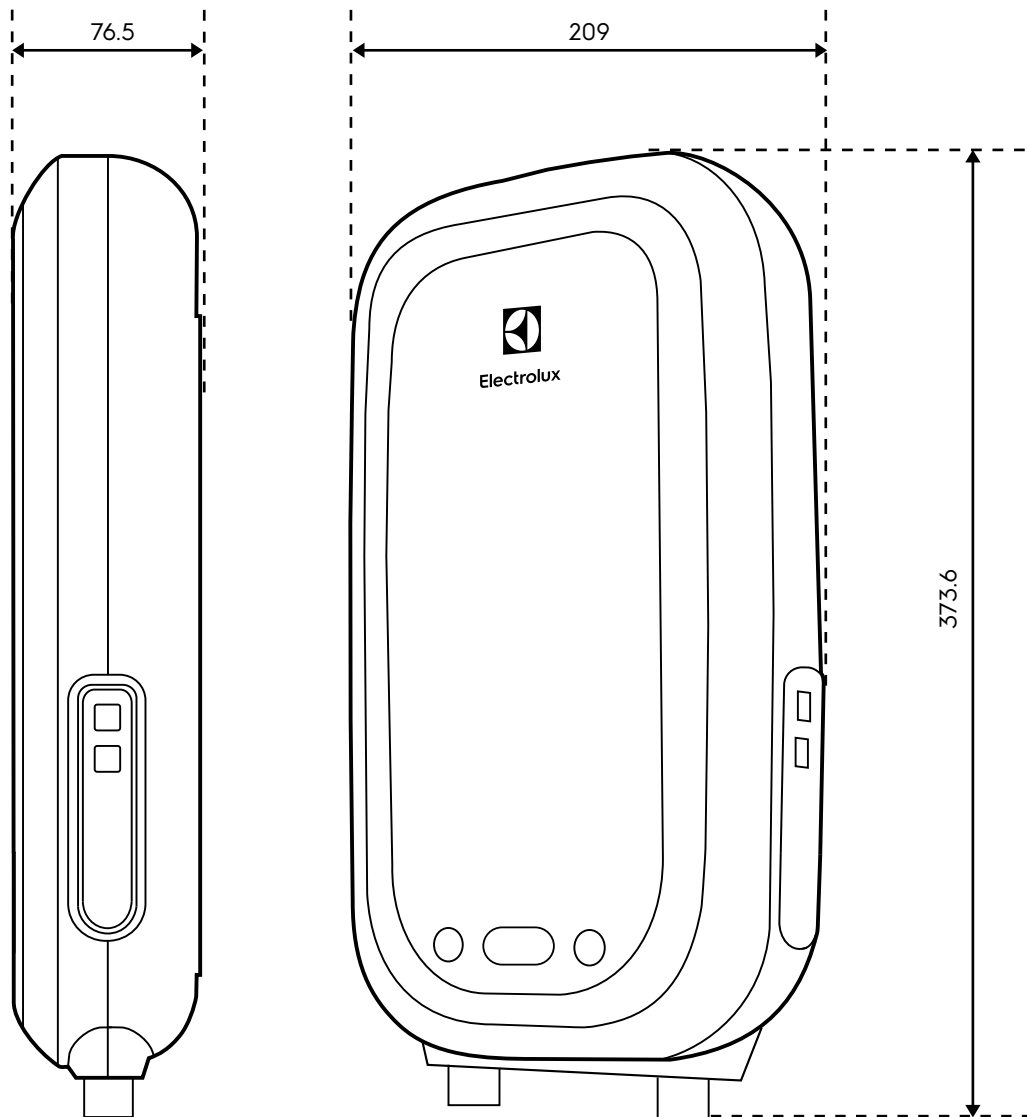

# Dimension Guide

### Dimensions

	width	height	depth
Product (mm)	209	373.6	76.5

**Please note!** Dimensions to be used as a guide only. All customers MUST refer to the user manual supplied with the product for detailed installation instructions.