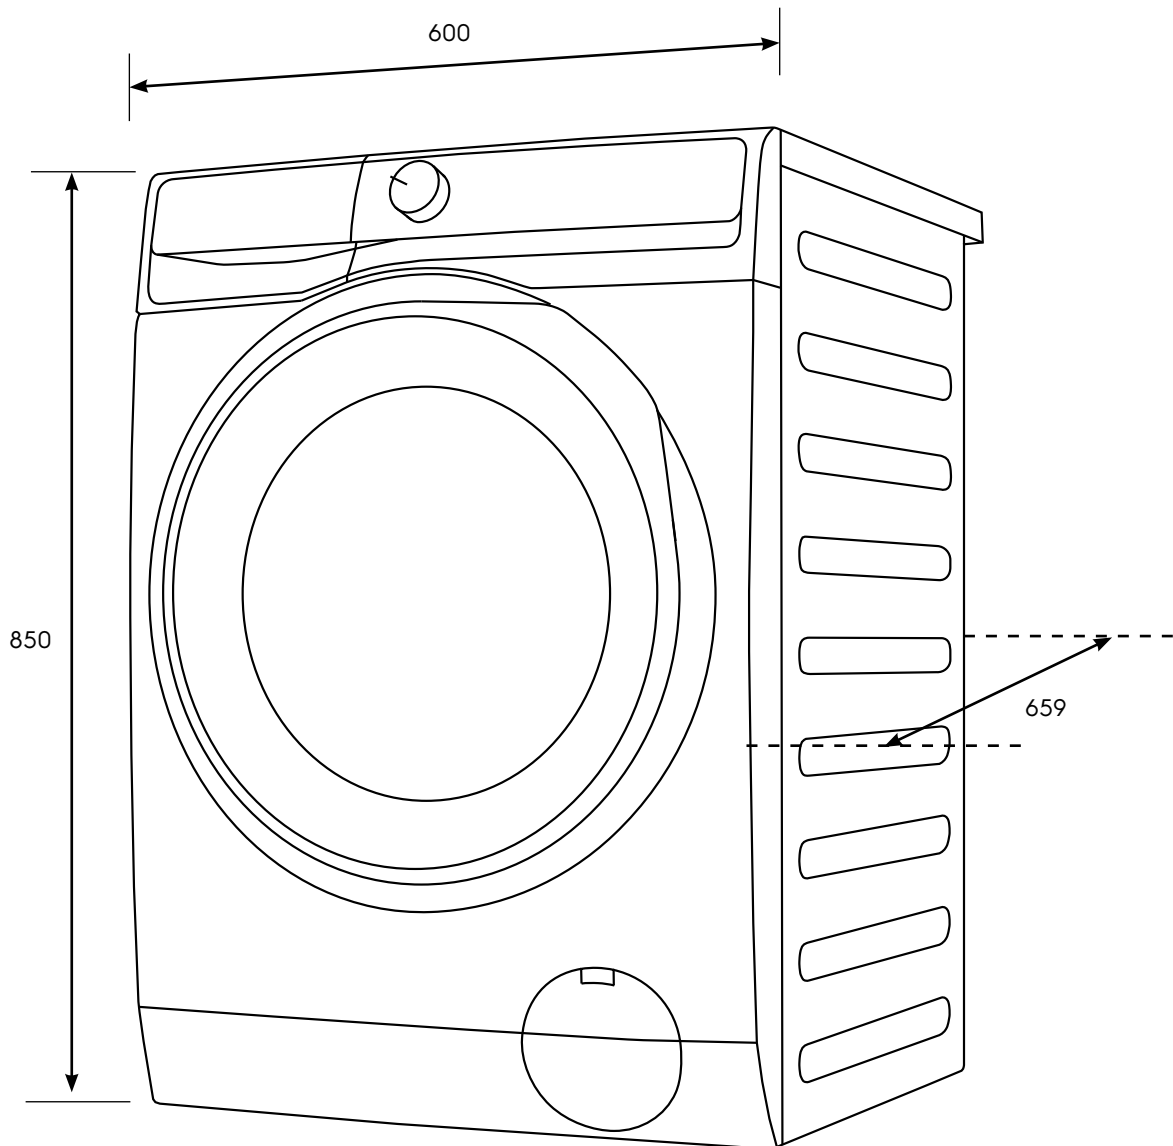

Dimension Guide

Washer dryer

Model:
EWW1143R7SC

Dimensions

	width	height	depth
Product (mm)	600	850	659

Please note! Dimensions to be used as a guide only. All customers MUST refer to the user manual supplied with the product for detailed installation instructions.