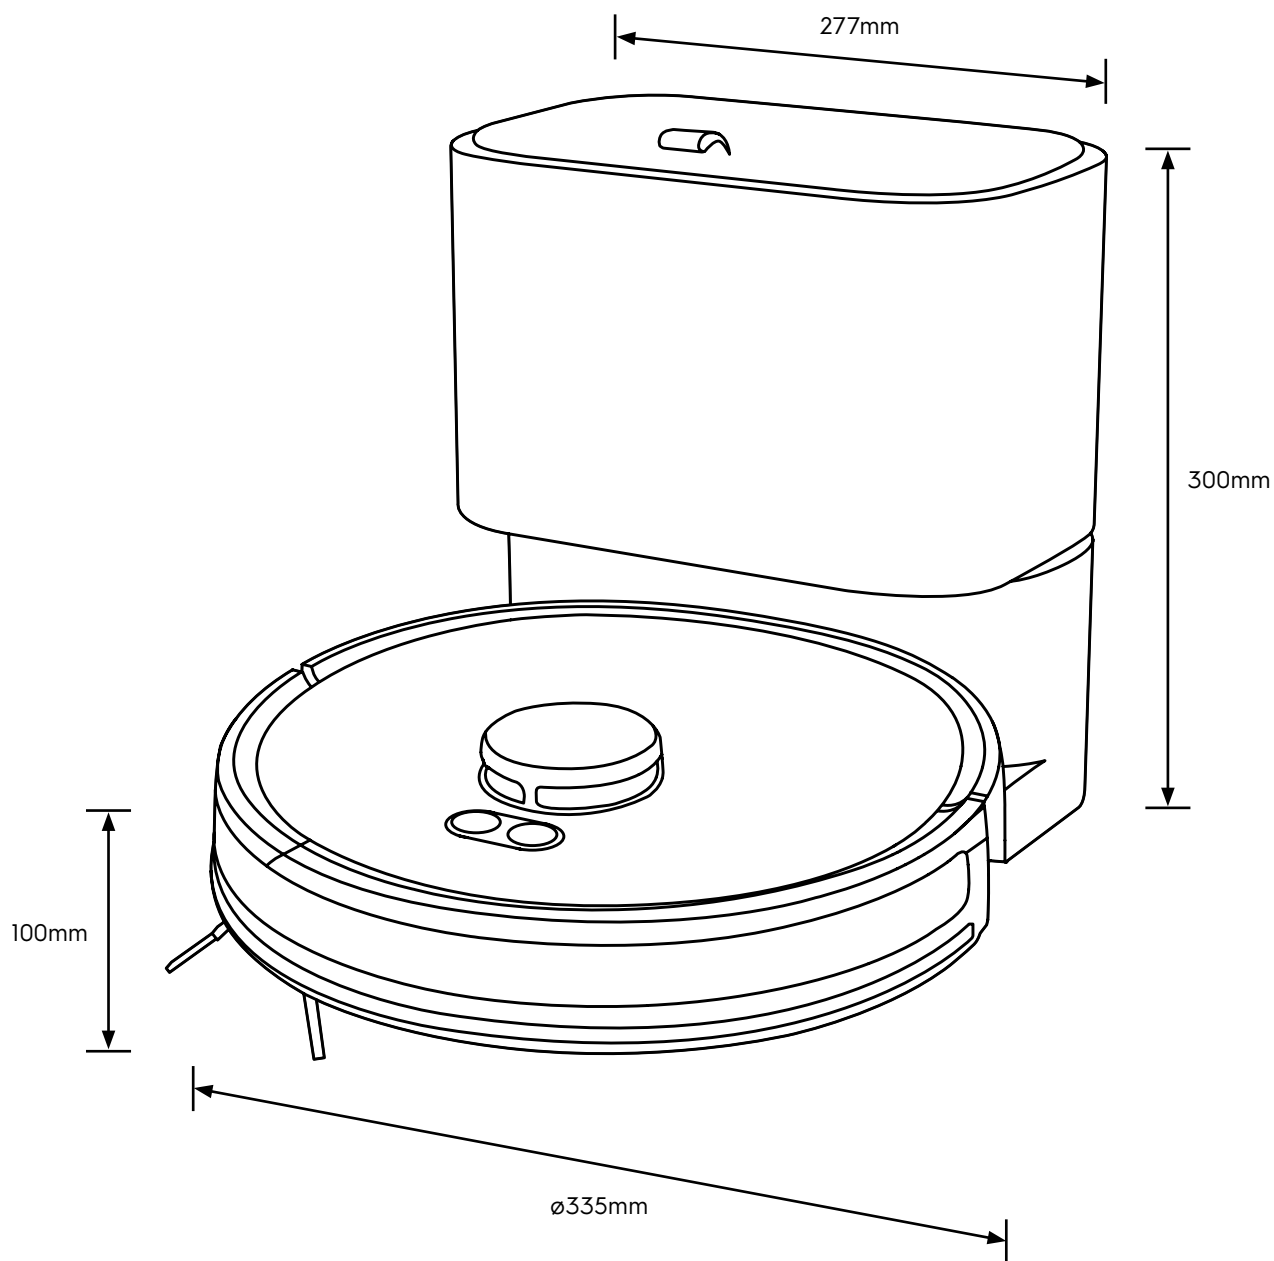

# Dimension Guide

## 700 Series Robot vacuum cleaner with emptying station

**Model:**  
EFR71222DS

### Dimensions

	diameter	width	height
Product (mm)	335	-	100
Station (mm)	-	277	300

**Please note!** Dimensions to be used as a guide only. All customers MUST refer to the user manual supplied with the product for detailed installation instructions.