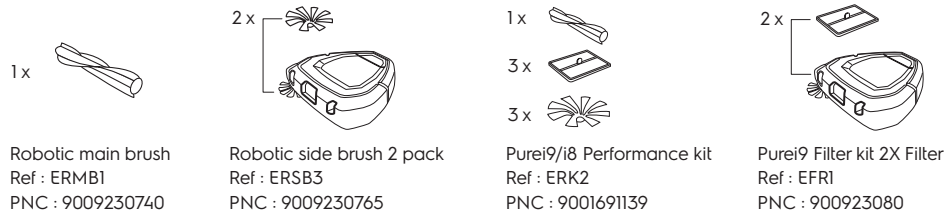

PURE i9, PURE i8

The software in the robot is partly based on free and open source software. To access the source code of these components and to see the full copyright information and applicable license terms, please visit: www.electrolux.com/rvc-supplementary

For control according to international standards, please visit www.electrolux.com/rvc-supplementary

For Singapore :
AC Adapter for Battery Charger Model No: ADC-47FSA-22 22046EPB