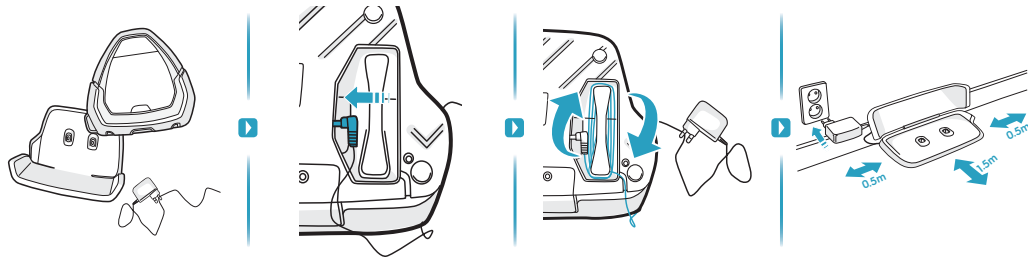

## PURE i9.2 PURE i8

PI81-4SWP, PI92-6STN, PI92-6SGM, PI92-6DGM

GET IT ON  
Google Play

Download on the  
App Store

2.4GHz

5GHz

\*Google play is not available in China market. For Android users, please follow Wechat service account for more detail action  
由于谷歌应用市场在中国不可用，中国安卓手机用户，请关注微信服务号“伊莱克斯小家电体验中心”获得更多信息