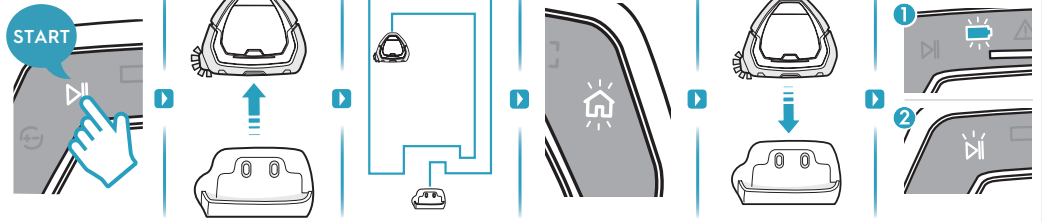

GET IT ON
Google Play

Download on the
App Store

2.4GHz

5GHz

*Google play is not available in China market. For Android users, please follow Wechat service account for more detail action
由于谷歌应用市场在中国不可用，中国安卓手机用户，请关注微信服务号“伊莱克斯小家电体验中心”获得更多信息

PI81-4SWP 2.5 h

PI92-6STN 2.5 h

PI92-6SGM 1.5 h

PI92-6DGM 2 h

PURE i9.2

~ 40 min
~ 60 min

~ 60 min
~ 100 min

~ 70 min
~ 120 min

PURE i9.2

PURE i8

OR

1M Max 40°C

24h