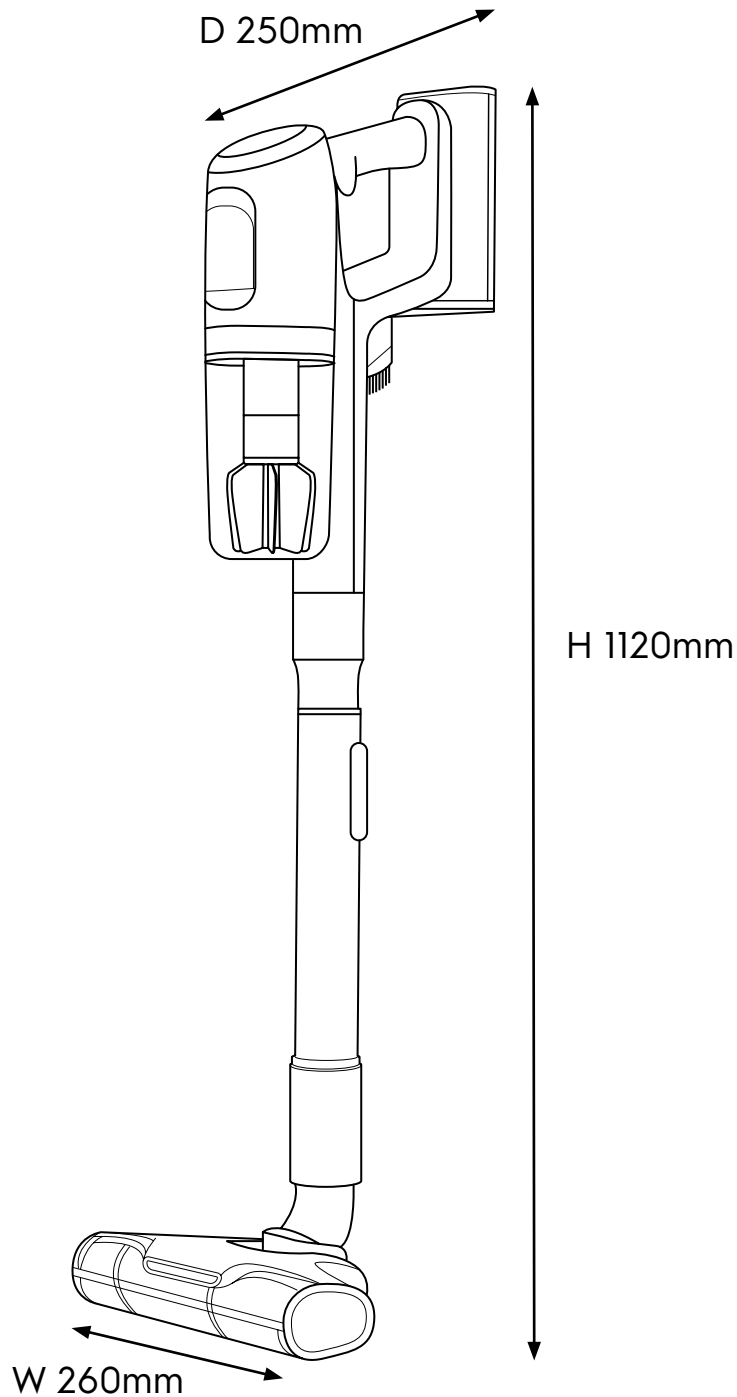

# Dimension Guide

## Stick vacuum cleaner

**Model:**  
EFP91825

### Dimensions

	width	height	depth
Product (mm)	260	1120	250

**Please note!** Dimensions to be used as a guide only. All customers MUST refer to the user manual supplied with the product for detailed installation instructions.