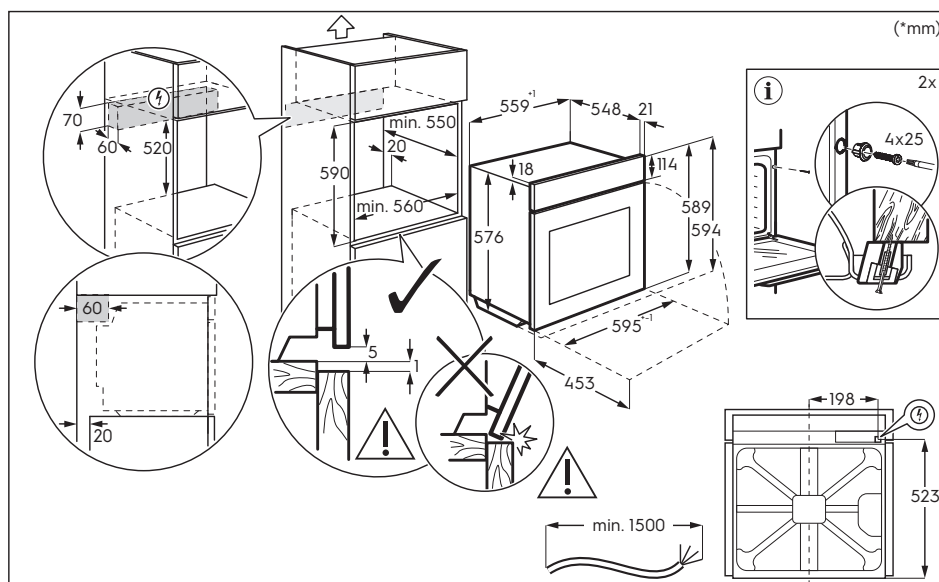

Dimension Guide

Built-in single oven

Model:
KOIGE00H2

Dimensions

	width	height	depth
Underbench (mm)	560	600	550
Cabinet (mm)	560	590	550
Product (mm)	595	594	569

Underbench

Cabinet

Please note! Dimensions to be used as a guide only. All customers MUST refer to the user manual supplied with the product for detailed installation instructions.