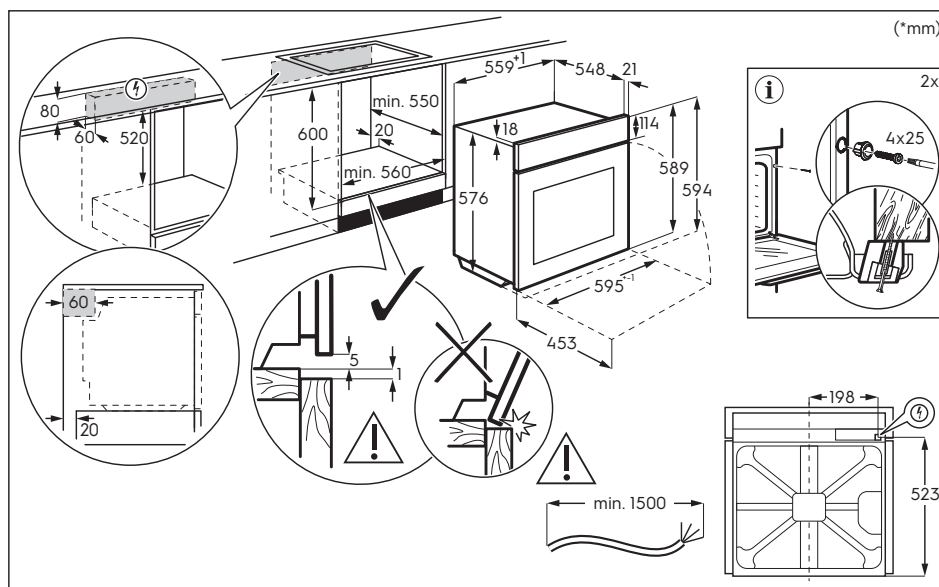

Dimension Guide

Built-in single oven

Model:
KOIGE00H2

Dimensions

	width	height	depth
Underbench (mm)	560	600	550
Cabinet (mm)	560	590	550
Product (mm)	595	594	569

Underbench

Cabinet

Please note! Dimensions to be used as a guide only. All customers MUST refer to the user manual supplied with the product for detailed installation instructions.