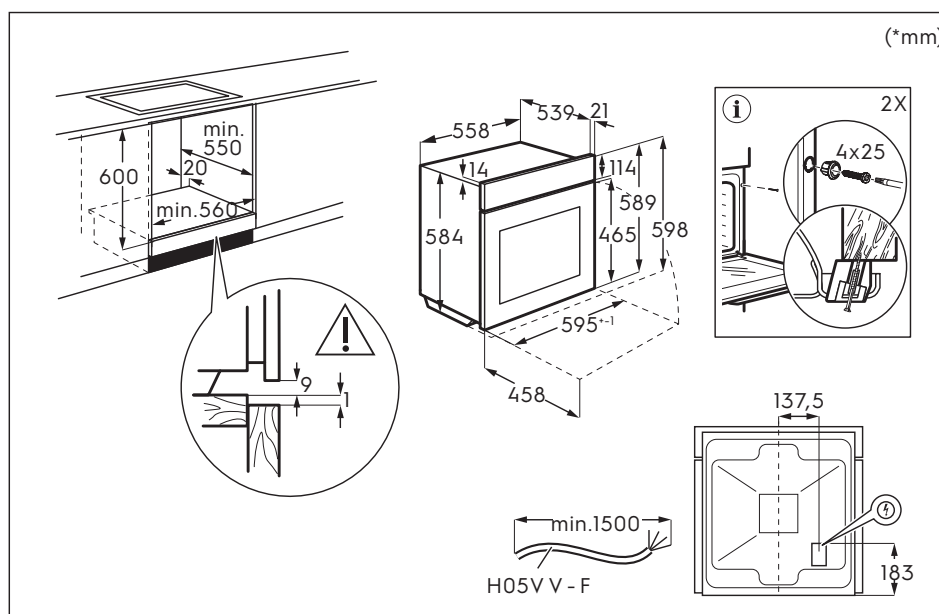

Dimension Guide

Built-in single oven

Model:
KOHHE00BK

Dimensions

	width	height	depth
Underbench (mm)	560	600	550
Cabinet (mm)	560	590	550
Product (mm)	595	598	560

Underbench

Cabinet

Please note! Dimensions to be used as a guide only. All customers MUST refer to the user manual supplied with the product for detailed installation instructions.