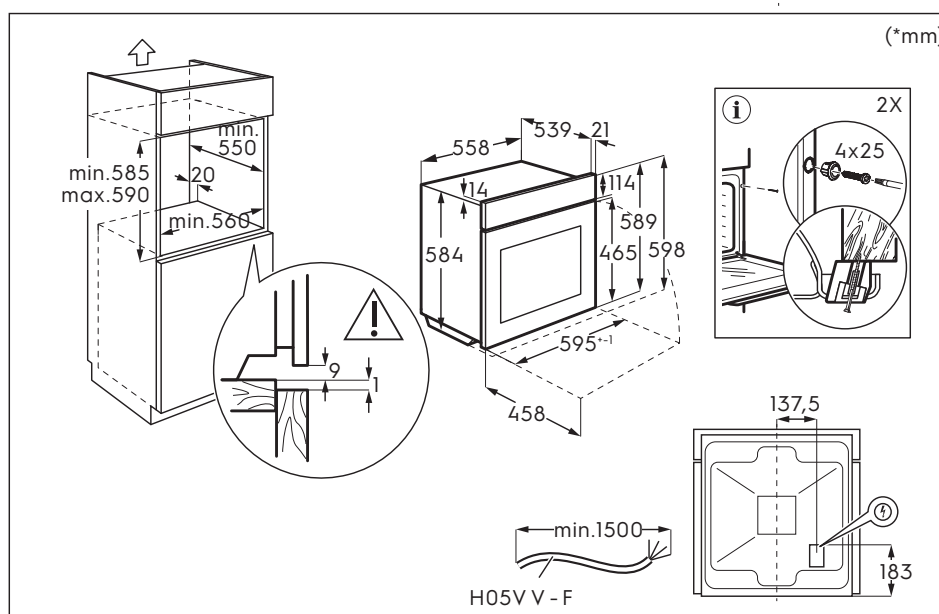

Dimension Guide

Built-in single oven

Model:
KOHHE00BK

Dimensions

	width	height	depth
Underbench (mm)	560	600	550
Cabinet (mm)	560	590	550
Product (mm)	595	598	560

Underbench

Cabinet

Please note! Dimensions to be used as a guide only. All customers MUST refer to the user manual supplied with the product for detailed installation instructions.