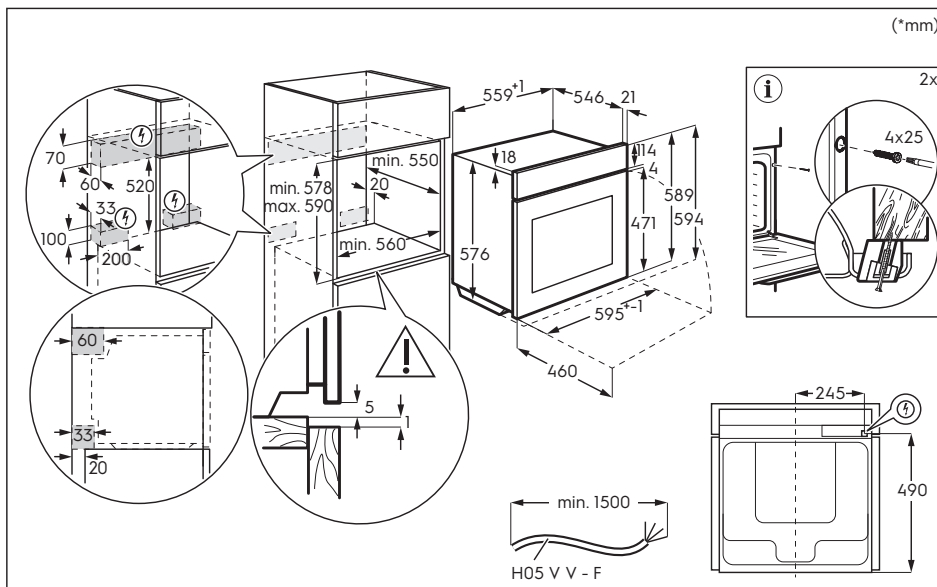

Dimension Guide

Built-in single steam oven

Model:
KODDP39H

Dimensions

	width	height	depth
Underbench (mm)	560	600	550
Cabinet (mm)	560	590	550
Product (mm)	595	594	567

Underbench

Cabinet

Please note! Dimensions to be used as a guide only. All customers MUST refer to the user manual supplied with the product for detailed installation instructions.