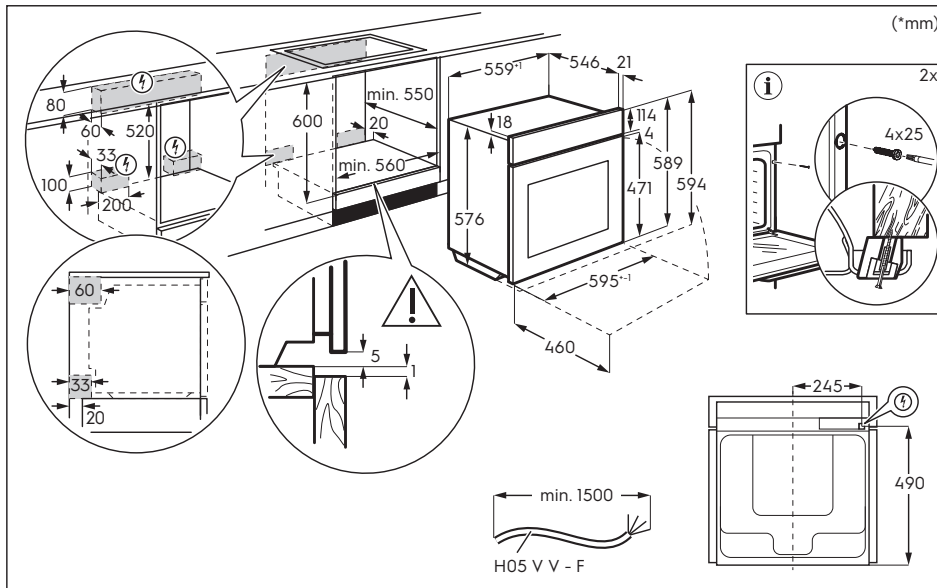

Dimension Guide

Built-in single steam oven

Model:
KODDP39H

Dimensions

	width	height	depth
Underbench (mm)	560	600	550
Cabinet (mm)	560	590	550
Product (mm)	595	594	567

Underbench

Cabinet

Please note! Dimensions to be used as a guide only. All customers MUST refer to the user manual supplied with the product for detailed installation instructions.