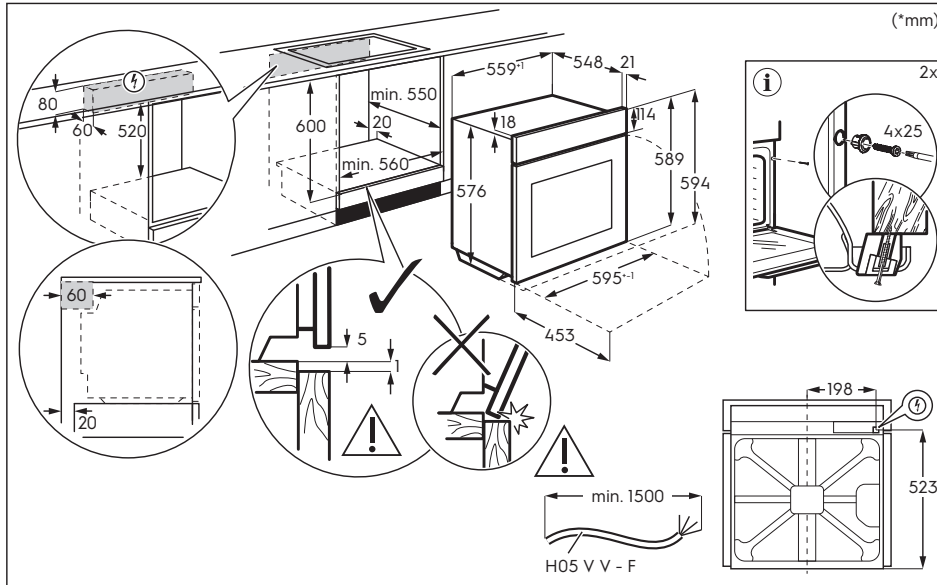

Dimension Guide

Built-in single steam oven

Model:
KOCAP3XH

Dimensions

	width	height	depth
Underbench (mm)	560	600	550
Cabinet (mm)	560	590	550
Product (mm)	595	594	569

Underbench

Cabinet

Please note! Dimensions to be used as a guide only. All customers MUST refer to the user manual supplied with the product for detailed installation instructions.