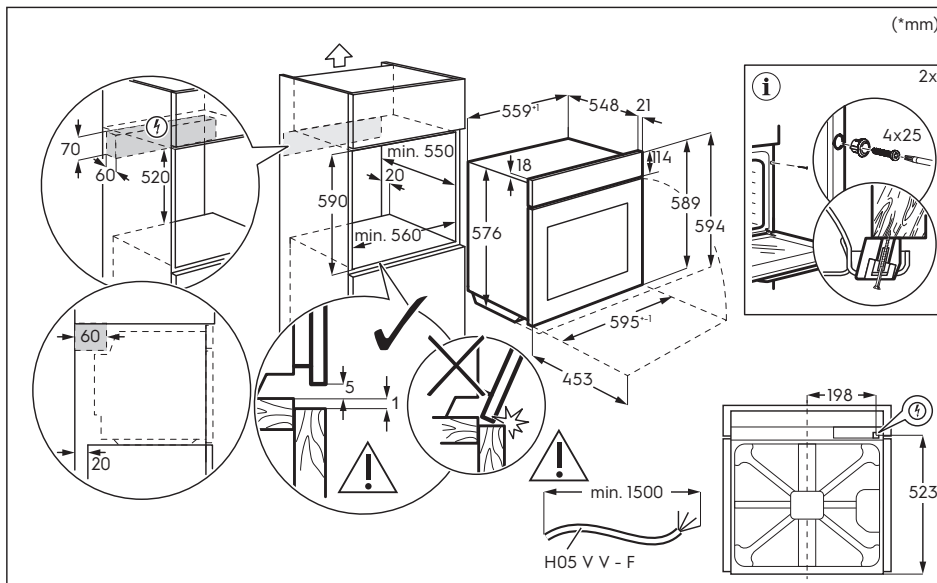

Dimension Guide

Built-in single steam oven

Model:
KOCAP3XH

Dimensions

	width	height	depth
Underbench (mm)	560	600	550
Cabinet (mm)	560	590	550
Product (mm)	595	594	569

Underbench

Cabinet

Please note! Dimensions to be used as a guide only. All customers MUST refer to the user manual supplied with the product for detailed installation instructions.