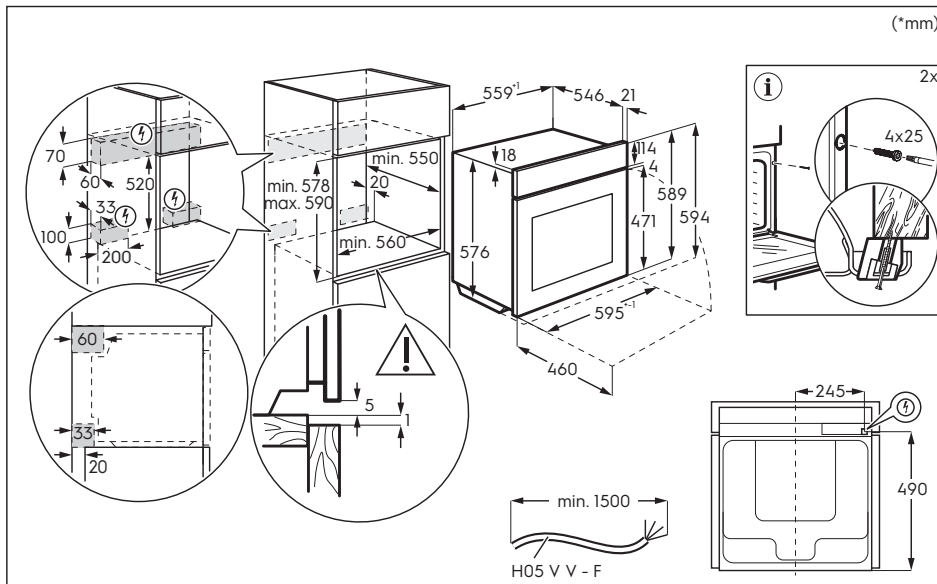

Dimension Guide

Built-in single steam oven

Model:
KOAAS3ST

Dimensions

	width	height	depth
Underbench (mm)	560	600	550
Cabinet (mm)	560	590	550
Product (mm)	595	594	567

Underbench

Cabinet

Please note! Dimensions to be used as a guide only. All customers MUST refer to the user manual supplied with the product for detailed installation instructions.
© 2025 Electrolux S.E.A PTE. LTD. ELX_DIM_KOAAS3ST_Nov25