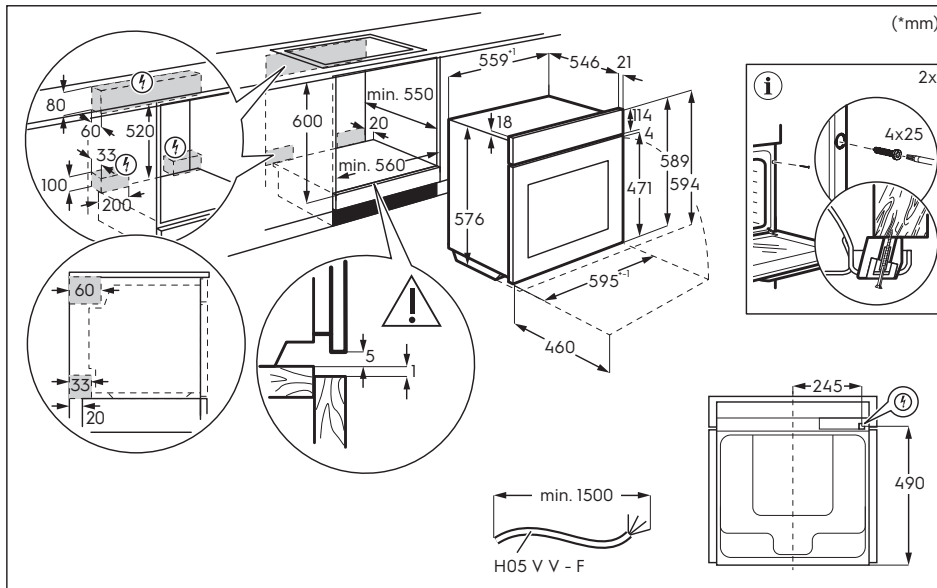

Dimension Guide

Built-in single steam oven

Model:
KOAAS3ST

Dimensions

	width	height	depth
Underbench (mm)	560	600	550
Cabinet (mm)	560	590	550
Product (mm)	595	594	567

Underbench

Cabinet

Please note! Dimensions to be used as a guide only. All customers MUST refer to the user manual supplied with the product for detailed installation instructions.
© 2025 Electrolux S.E.A PTE. LTD. ELX_DIM_KOAAS3ST_Nov25