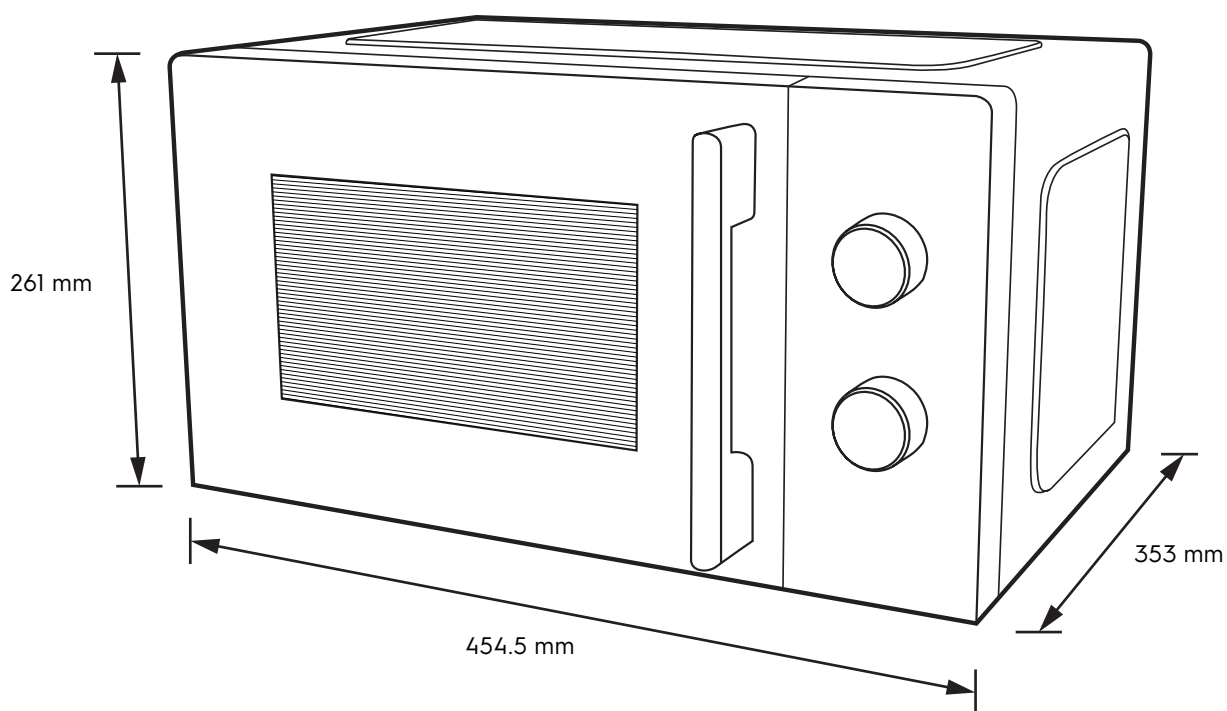

Dimension Guide

Freestanding microwave

Model:
EMM20K26W

Dimensions

	width	height	depth
Product (mm)	454.5	261	353

Please note! Dimensions to be used as a guide only. All customers MUST refer to the user manual supplied with the product for detailed installation instructions.