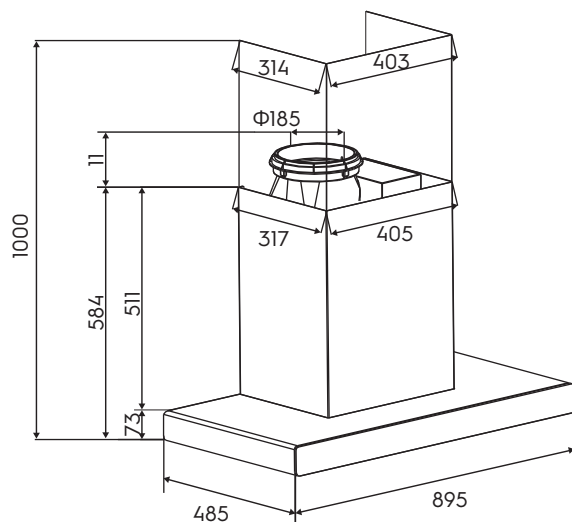

Dimension Guide

90cm chimney extractor hood

Model:
ECT9744KB

Dimensions

| | width | height | depth |
|--------------|-------|----------|-------|
| Product (mm) | 900 | 595-1000 | 485 |

Exhaust Pipe Routing Through Cabinet

Exhaust Pipe Routing Through Ceiling

Please note! Dimensions to be used as a guide only. All customers MUST refer to the user manual supplied with the product for detailed installation instructions.

© 2025 Electrolux S.E.A PTE. LTD. ELX_DIM_ECT9744KB_Oct25