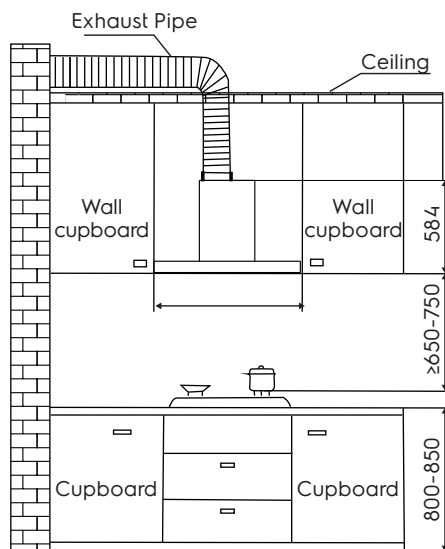

Dimension Guide

90cm chimney extractor hood

Model:
ECT9744KB

Dimensions

| | width | height | depth |
|--------------|-------|----------|-------|
| Product (mm) | 900 | 595-1000 | 485 |

Exhaust Pipe Routing Through Cabinet

Exhaust Pipe Routing Through Ceiling

Please note! Dimensions to be used as a guide only. All customers MUST refer to the user manual supplied with the product for detailed installation instructions.

© 2025 Electrolux S.E.A PTE. LTD. ELX_DIM_ECT9744KB_Oct25