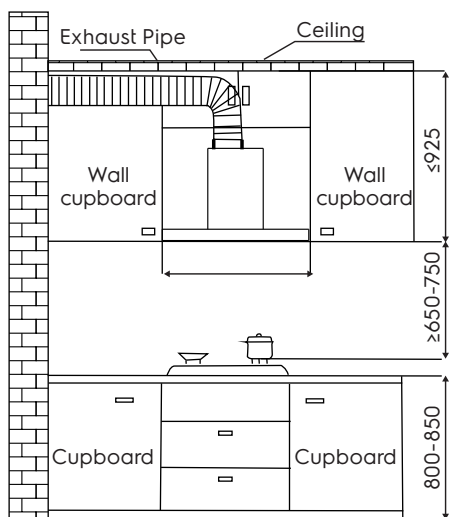

Dimension Guide

90cm chimney extractor hood

Model:
ECT9744KB

Dimensions

| | width | height | depth |
|--------------|-------|----------|-------|
| Product (mm) | 900 | 595-1000 | 485 |

Exhaust Pipe Routing Through Cabinet

Exhaust Pipe Routing Through Ceiling

Please note! Dimensions to be used as a guide only. All customers MUST refer to the user manual supplied with the product for detailed installation instructions.

© 2025 Electrolux S.E.A PTE. LTD. ELX_DIM_ECT9744KB_Oct25