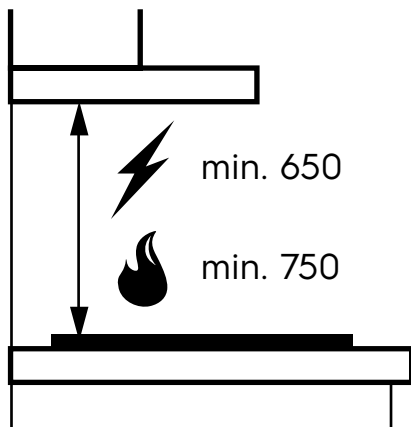

Dimension Guide

Extractor hood

Model:
ECP6541X

Dimensions

	width	height	depth
Product (mm)	598	177	298

Please note! Dimensions to be used as a guide only. All customers MUST refer to the user manual supplied with the product for detailed installation instructions.