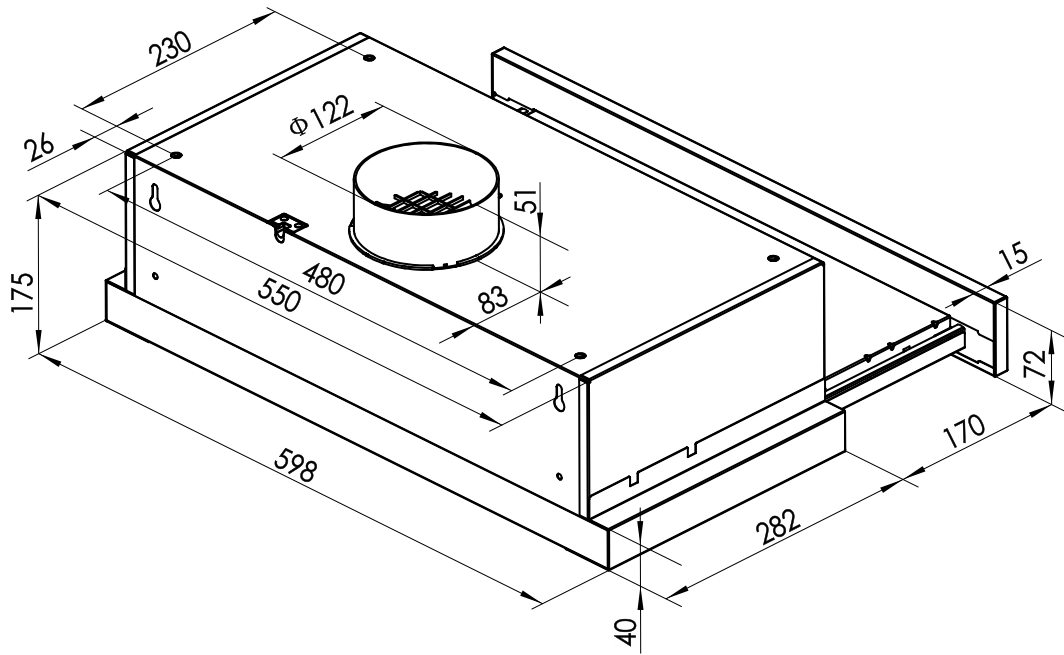

Dimension Guide

Extractor hood

Model:
ECP6541X

Dimensions

	width	height	depth
Product (mm)	598	177	298

Please note! Dimensions to be used as a guide only. All customers MUST refer to the user manual supplied with the product for detailed installation instructions.